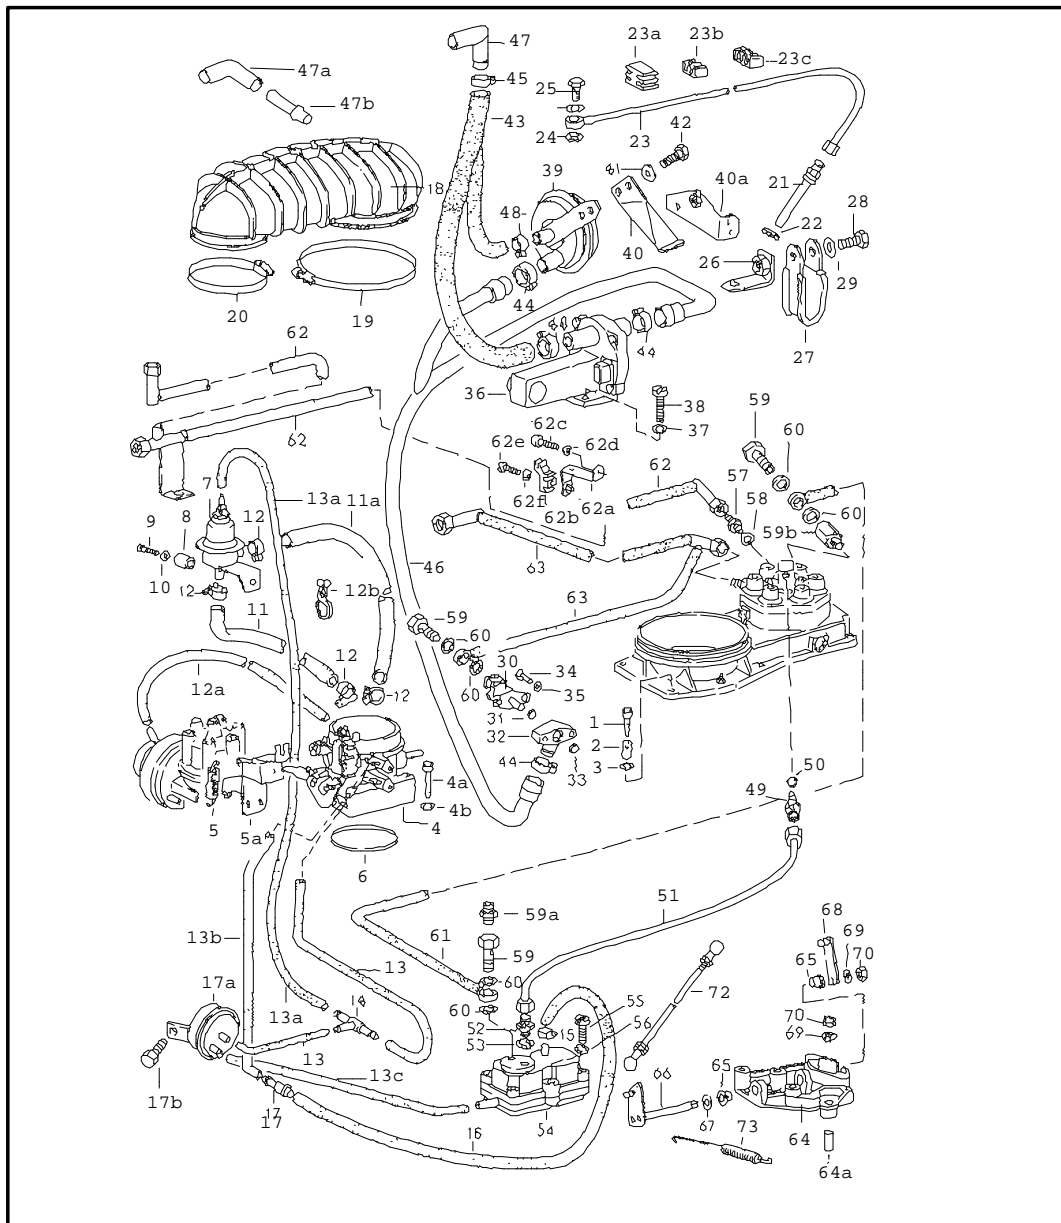

Model	Year	MG	SG	Illustration	Restrictions	Update	10:53	31.08.2004	PORSCHE	PET	PORSCHE
911	83	1	07	107-10		179					

Pos	Part Number	Name	Remarks	Qty	Model
		k-jetronic			911 SC M930.03/04 M930.05/06 M930.09/10 M930.13/15 M930.19
1	900 067 089 02	pan-head screw M 6 X 25		6	
2	911 110 364 00	compression spring		6	
3	900 031 011 02	washer 6,4		6	
4	930 110 248 01	throttle housing 63 $	-79	1	
4	930 110 248 01	throttle housing 63 $	-78	1 (D)	
4	930 110 248 02	throttle housing 63 $	-80	1	
4	930 110 248 02	throttle housing 63 $	79-80	1 (D)	
4	A 930 110 248 11	throttle housing 63 $	81-	1	
4	930 110 248 11	throttle housing 63 $	81-	1	
-	930 110 292 00	plug	-80	1	
4A	900 067 013 02	pan-head screw M 6 X 35		4	
4B	N 011 524 7	washer		4	
5	930 110 497 00	tension spring		1	
5A E	911 110 918 01	support for throttle housing	-80	1	
5A	911 110 918 02	support for throttle housing 930 110 248 04	81-	1