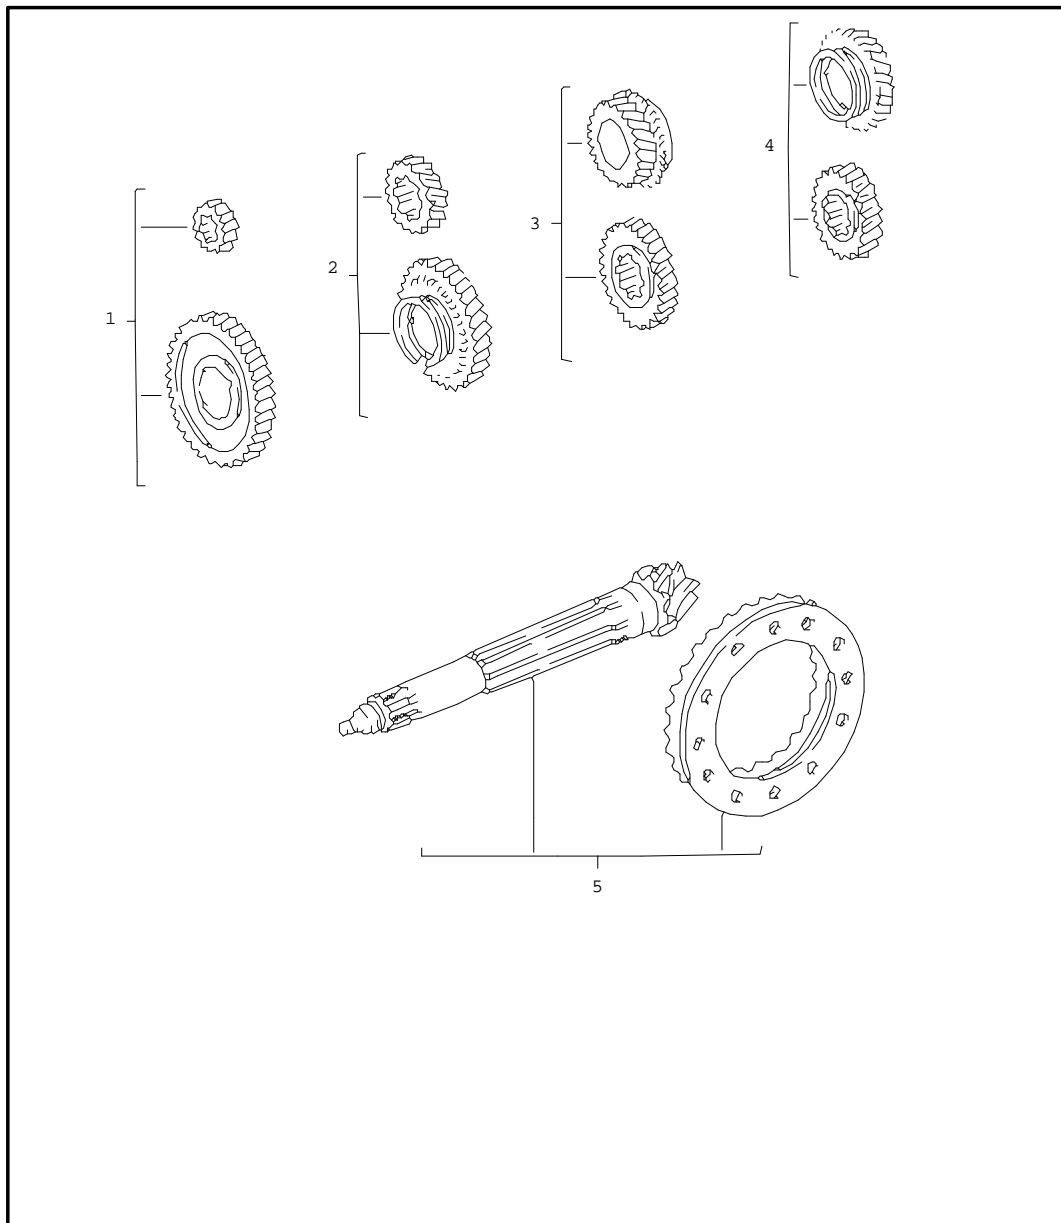

Model	Year	MG	SG	Illustration	Restrictions	Update	10:56	31.08.2004	PORSCHE	PET	PORSCHE
911	83	3	03	303-00		179					

Pos	Part Number	Name	Remarks	Qty	Model
		gear sets 4. speed transmission			G 930/34
1	930 302 901 06	gear set 1. speed Z = 16:36 (FA)		1	
2	930 302 902 04	gear set 2. speed Z = 23:30 (NU)		1	
2	930 302 902 05	gear set 2. speed Z = 24:30	83-	1	(CH)
3	930 302 903 02	gear set 3. speed Z = 28:25 (SP)		1	
4	930 302 904 03	gear set 4. speed Z = 32:20 (WK)		1	
5	930 302 911 01	ring gear and pinion shaft 9:38		1	
- - - E N D - - -