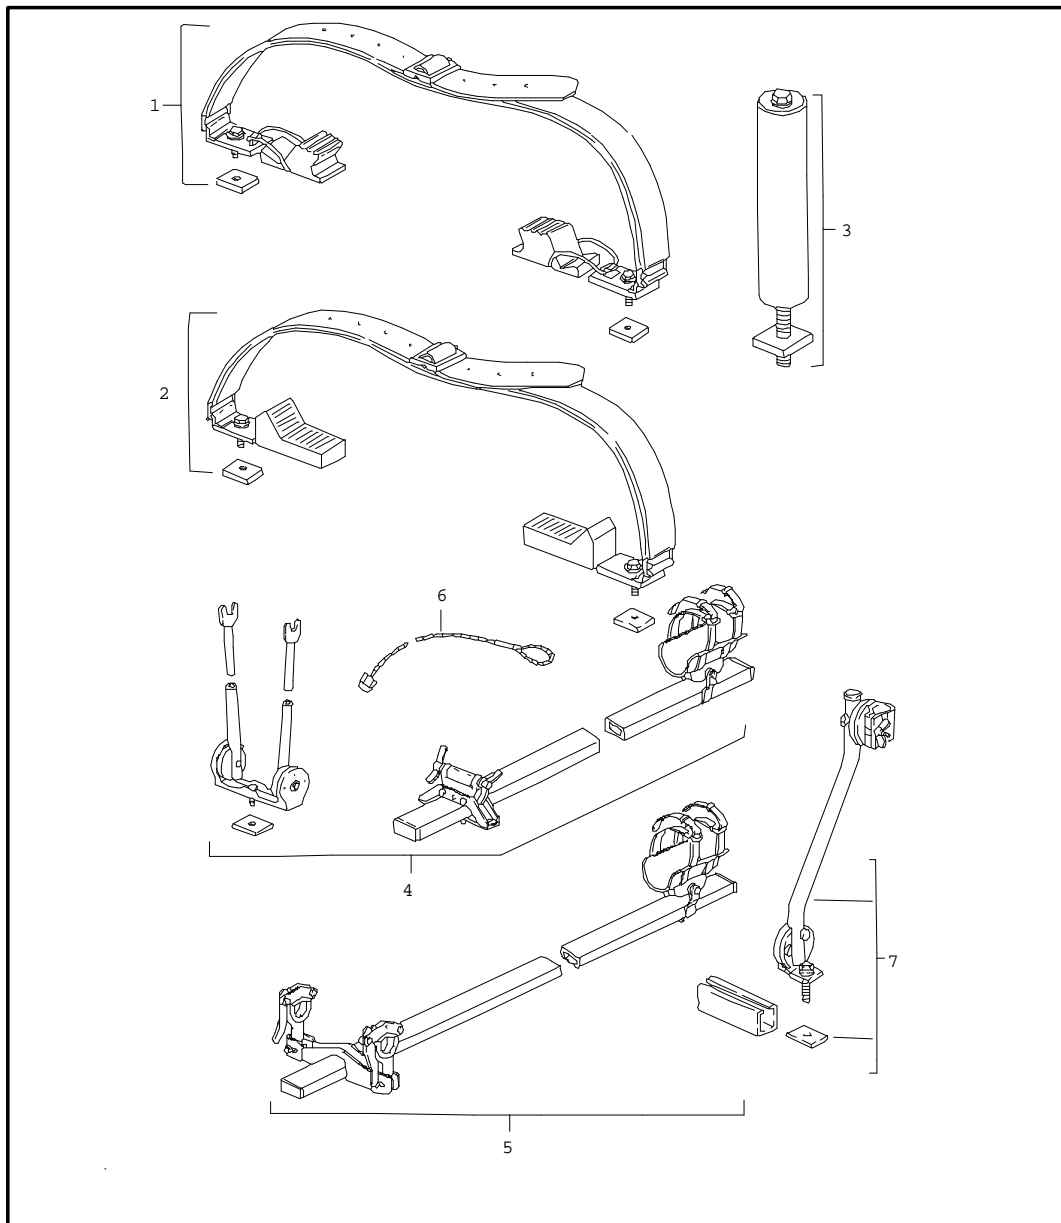

Model	Year	MG	SG	Illustration	Restrictions	Update	10:49	31.08.2004	PORSCHE	PET	PORSCHE
911	83	0	02	2-06		179					

Pos	Part Number	Name	Remarks	Qty	Model
		roof transport system - 2 -			
1	E 928 801 019 02	set of surf board supports		1	
2	E 928 801 017 02	set - canoe carrier		1	COUPE
3	E 928 801 085 02	ladder support mandrel		X	
4	E 928 801 093 02	set - bike carrier for racing bike		1	
5	E 928 801 095 02	set - bike carrier for standard bike		1	
6	E 928 801 079 02	safety rope		1	
7	E 928 801 097 02	support for bicycle		1	
		- - - E N D - - -