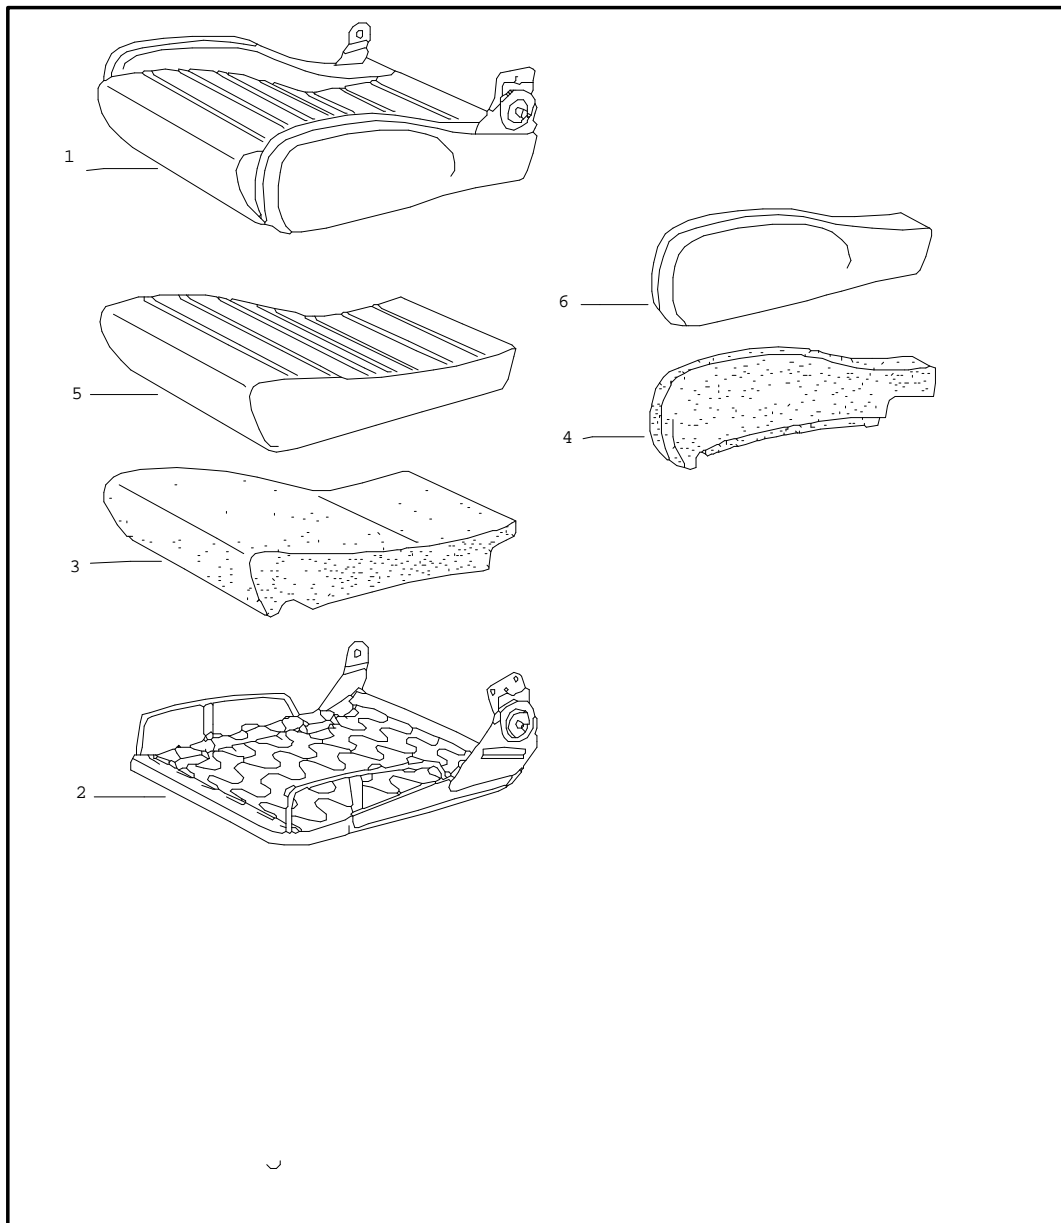

Model	Year	MG	SG	Illustration	Restrictions	Update	11:07	31.08.2004	PORSCHE	PET	PORSCHE
911	83	8	08	808-35		179					

Pos	Part Number	Name	Remarks	Qty	Model
		sports seat seat cushion single parts	81-		
1	A 911 521 605 50	seat cushion leather	/L	1	
	1AJ	black	-82		
	3NG	brown	-82		
	30B	dark blue	-82		
	50B	beige			
	80S	can-can-red			
	95S	papyrus			
	60S	hannibal grey			
	20S	mint green			
	LG7	burgundy	83-		
	KZ4	grey-beige	83-		
	KZ2	black	83-		
	KZ3	blue	83-		
	KZ5	brown	83-		
(1)	A 911 521 606 50	seat cushion leather	/R	1	
	1AJ	black	-82		
	3NG	brown	-82		
	30B	dark blue	-82		
	50B	beige			
	80S	can-can-red			
	95S	papyrus			
	60S	hannibal grey			
	20S	mint green			
	LG7	burgundy	83-