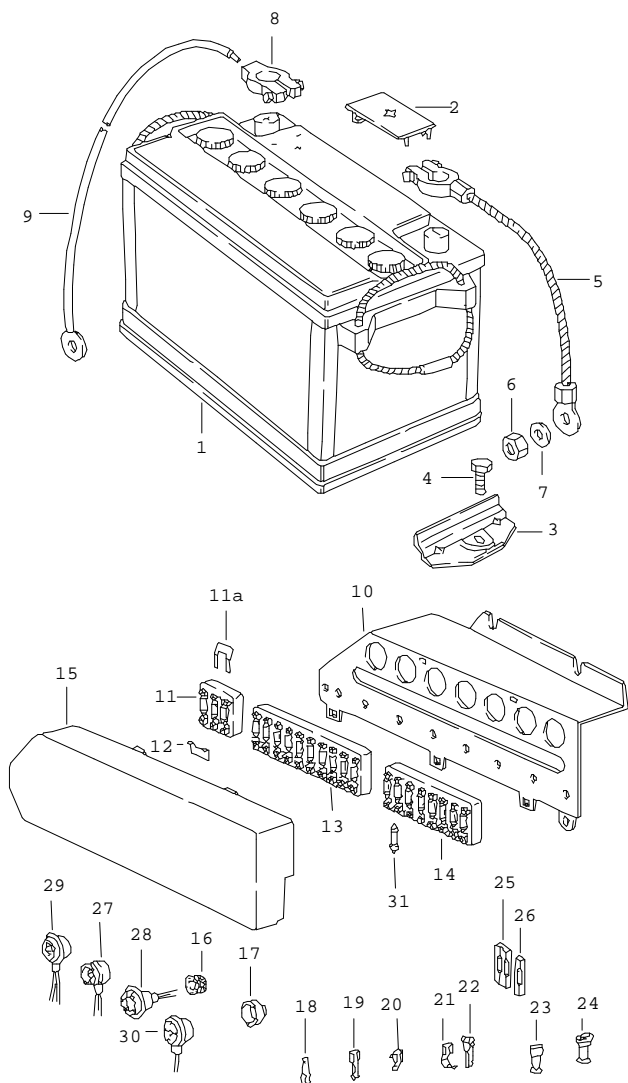

Model	Year	MG	SG	Illustration	Restrictions	Update	11:12	31.08.2004	PORSCHE	PET	PORSCHE
911	83	9	02	902-00		179					

Pos	Part Number	Name	Remarks	Qty	Model
		battery fuse box			
1	928 611 101 01	battery 12 V 66 AH		1	
1	999 611 088 20	battery 12 V 88 AH		1	
2	999 611 104 00	pole covering		1	
3	911 611 209 00	bracket		1	
4	999 075 032 02	hexagon-head bolt M 8 X 20		1	
5	911 611 899 00	ground cable battery body		1	
6	900 076 030 02	hexagon nut M 8 X 1		1	
7	900 025 007 02	washer 8,4		1	
8	911 611 898 01	terminal		1	
9	911 612 022 28	battery-starter cable		1	
-	900 076 030 02	hexagon nut M 8 X 1		3	
-	900 025 007 02	washer 8,4		3	
10	911 612 197 00	plate fuse box relay		1	
-	911 612 401 00	spacer		1	
-	900 025 002 02	washer 4,3		2	
-	900 143 076 02	oval-head sheetmetal screw 4,2 X 25		1	
11	911 612 093 03	fuse box 3-pole		1	
-	900 146 009 02	oval-head screw 4 X 12		2