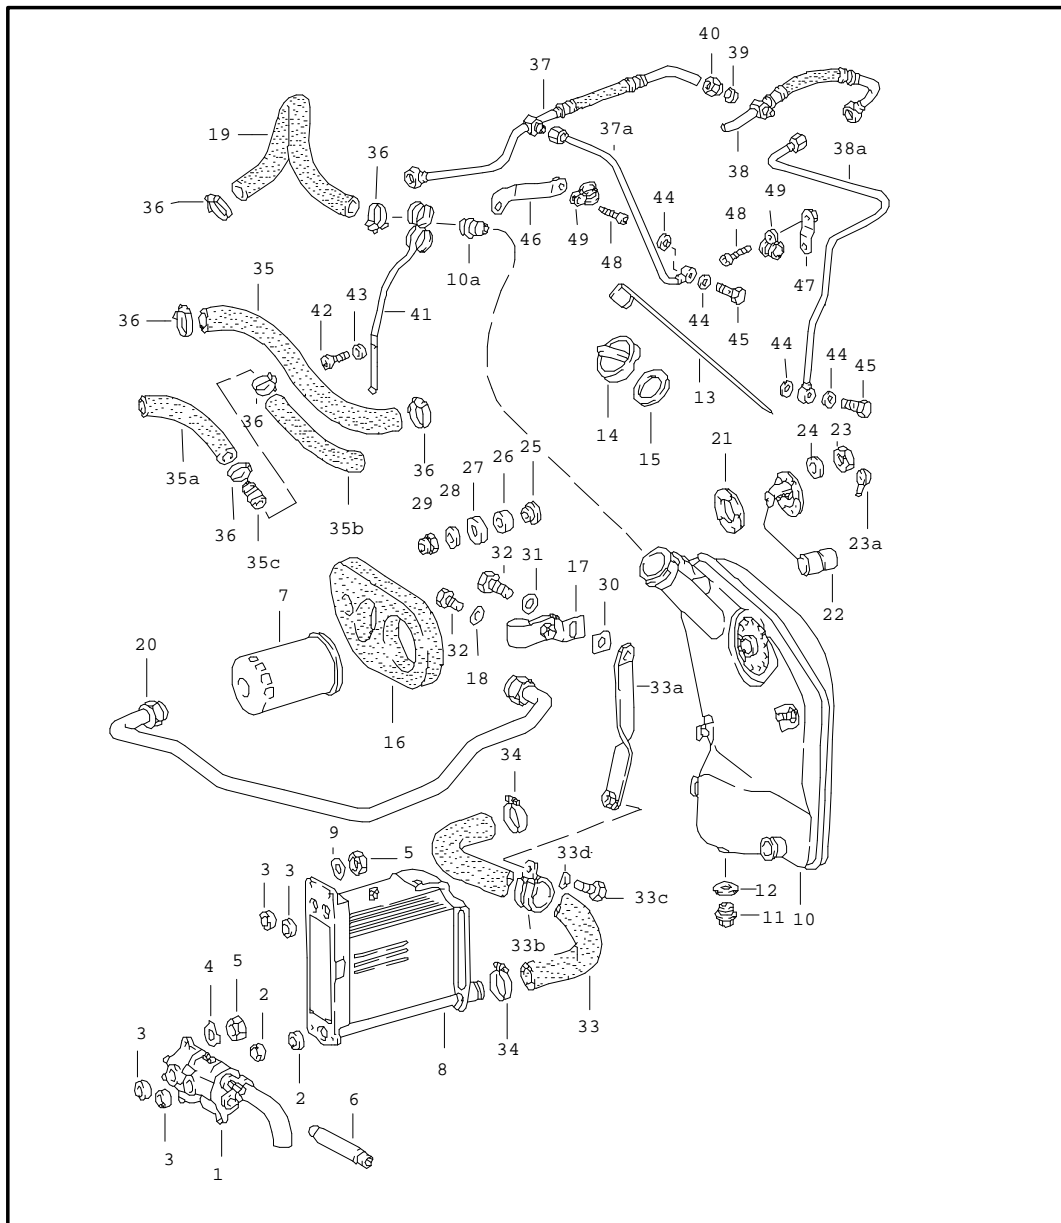

Model	Year	MG	SG	Illustration	Restrictions	Update	10:50	31.08.2004	PORSCHE	PET	PORSCHE
911	83	1	04	104-00		179					

Pos	Part Number	Name	Remarks	Qty	Model
		engine lubrication			
		oil pump	see technical information GR.1 NR.1/85		
1	A 911 107 008 01	oil pump		1	SC
		M	>> 63D 4069		
		M	>> 64D 3716		
		M	>> 63D 8154		
		M	>> 67D 0711		
1	911 107 008 05	oil pump		1	SC
		M 63D 4070	>>		
		M 64D 3717	>>		
		M 63D 8155	>>		
		M 67D 0712	>>		
1	A 930 107 008 02	oil pump		1	TURBO
		M	>> 63D 4069		
		M	>> 64D 3716		
		M	>> 63D 8154		
		M	>> 67D 0711		
1	996 107 008 70	oil pump		1	TURBO
		M 63D 4070	>>		
		M 64D 3717	>>		
		M 63D 8155	>>		
		M 67D 0712	>>		
2	* 999 704 173 50	sealing ring		2	
3	* 999 704 172 50	sealing ring		4	
4	999 039 001 00	tab washer		3	
5	900 076 025 02	hexagon nut		7	
		M 8			
6	901 107 121 00	connecting shaft		1	SC
6	930 107 143 00	connecting shaft		1	TURBO
7	930 107 764 01	oil filter		1	
8	> 911 107 041 00	oil cooler		1	
9	N 012 241 8	spring washer		4	
		B 8 X 15			
10	A 911 107 006 20	oil tank		1	SC
10	911 107 006 22	oil tank	use also:	1	SC