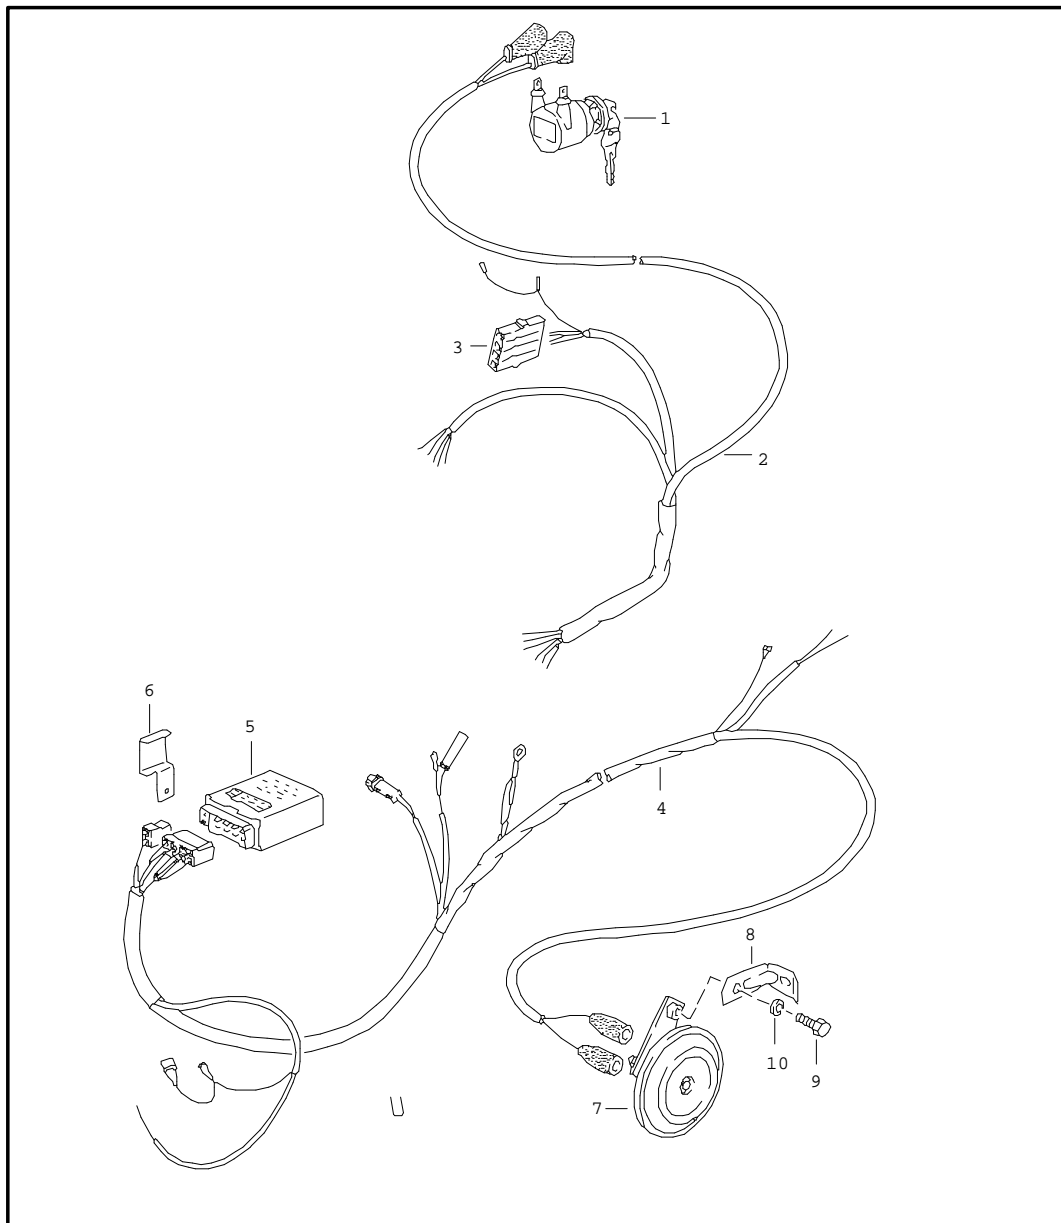

Model	Year	MG	SG	Illustration	Restrictions	Update	11:16	31.08.2004	PORSCHE	PET	PORSCHE
911	83	9	10	910-00		179					

Pos	Part Number	Name	Remarks	Qty	Model
		alarm system left-hand drive			
1	911 637 101 00	alarm switch with 2 key		1	
2	911 612 163 02	wiring harness	/L	1	
(2)	911 612 165 02	wiring harness	/L	1	
3	111 971 977	plug with guide		1	
4	911 612 176 01	wiring harness		1	
5	911 637 104 00	control unit		1	
(5)	911 637 104 01	control unit		1	(CH)
6	911 637 117 00	support		1	
7	944 637 103 01	horn		1	
8	911 635 093 00	retaining bracket		1	
9	N 010 239 11	hexagon-head bolt M 8 X 18		1	
10	900 027 015 02	lock ring B 8		1	
- - - E N D - - -