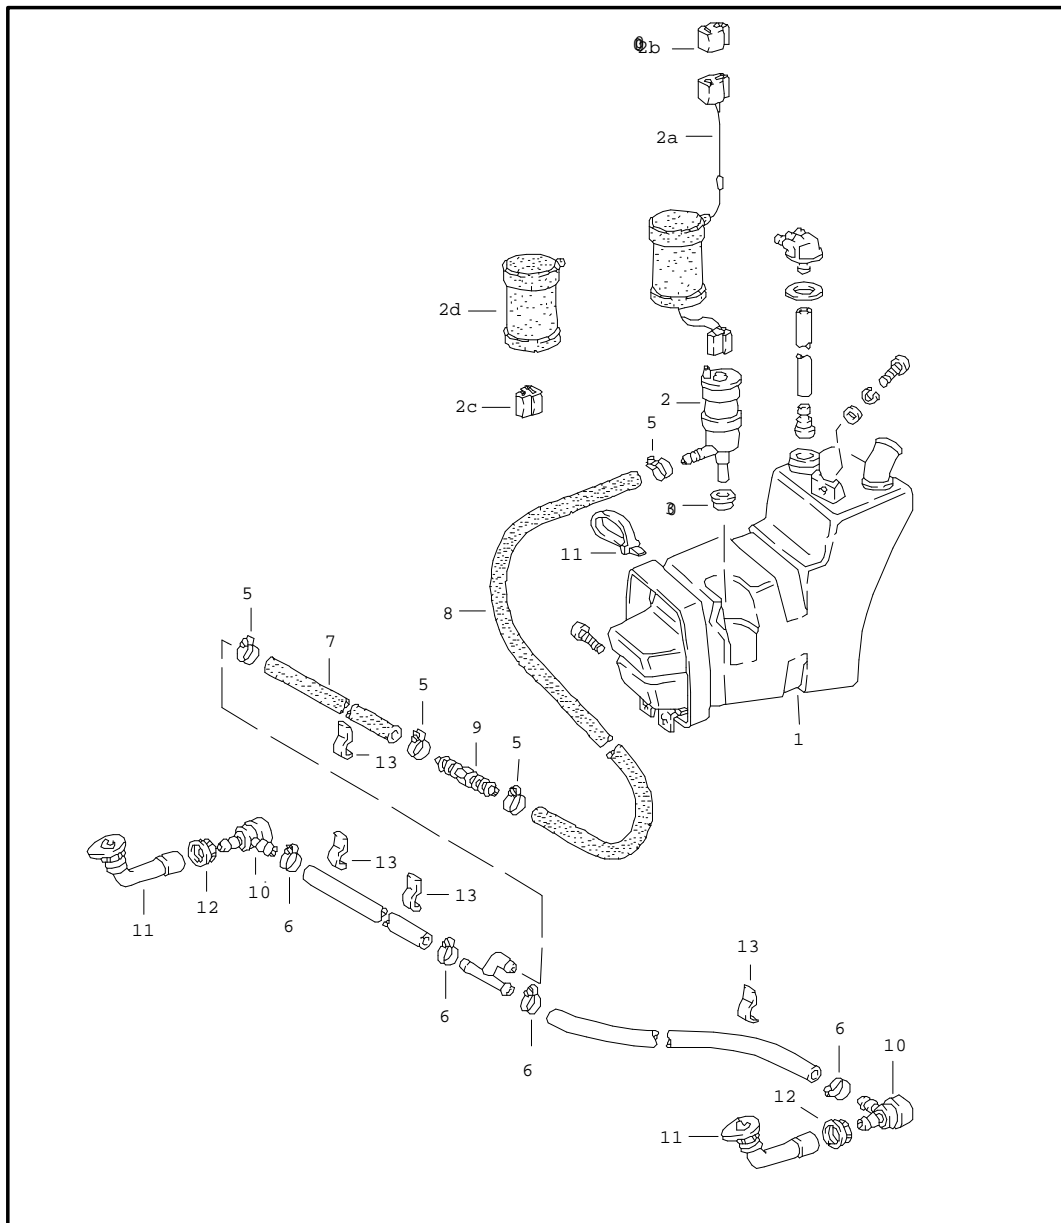

Model	Year	MG	SG	Illustration	Restrictions	Update	11:15	31.08.2004	PORSCHE	PET	PORSCHE
911	83	9	04	904-20		179					

Pos	Part Number	Name	Remarks	Qty	Model
		windscreen washer system headlight washer system	80-		
		see group 9/04/15			
1	911 628 075 07	water reservoir		1	
2	191 955 681	pump		1	
2A	911 612 179 01	wiring harness		1	
2B	999 652 192 47	connector housing		1	
2C	999 652 167 40	terminal sleeve housing		1	
2D	477 971 921	protection cap		1	
3	928 628 193 00	gasket		1	
5	N 023 570 2	hose clamp		4	
6	999 512 160 02	hose clamp		4	
-	999 181 806 40	hose PVC 10 X 16		X	
7	-	420 MM		1	
8	-	230 MM		1	
9	999 137 023 40	connecting socket		1	
10	477 955 183	pressure control valve		2	
11	911 628 085 01	jet carrier		2	
12	900 281 002 40	hexagon nut APG 11		2	
13	999 613 017 40	covering cable holder		X	
14	999 513 008 40	tie-wrap		1	
		- - - E N D - - -