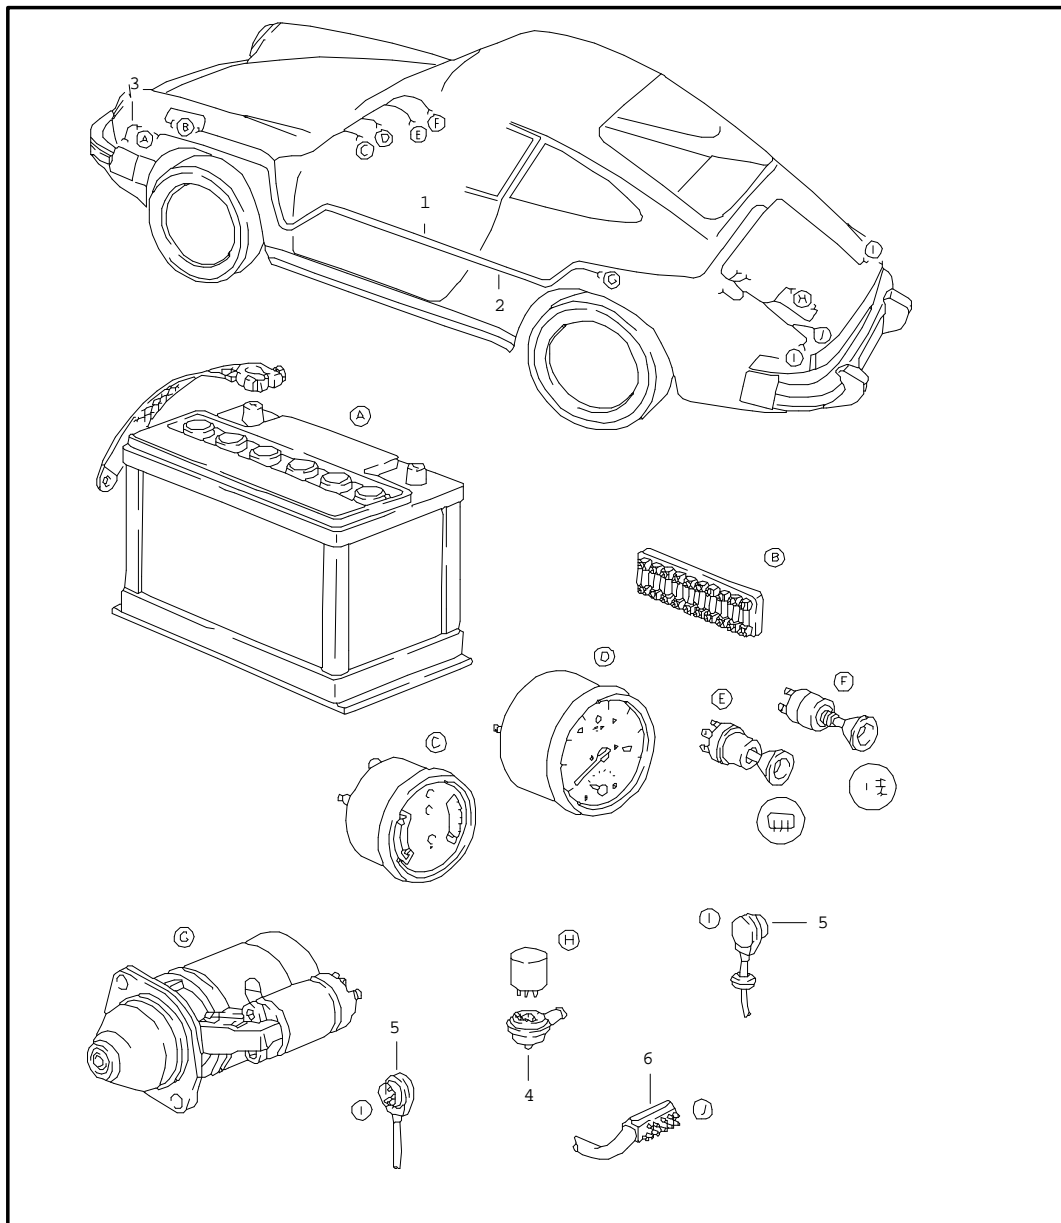

Model	Year	MG	SG	Illustration	Restrictions	Update	11:12	31.08.2004	PORSCHE	PET	PORSCHE
911	83	9	02	902-10		179					

Pos	Part Number	Name	Remarks	Qty	Model
		harnesses			
1	911 612 001 30	wiring harness tunnel	/LL	1	SC
1	930 612 001 06	wiring harness tunnel	/LL	1	TURBO
1	911 612 061 27	wiring harness tunnel	/RL	1	SC
1	930 612 061 06	wiring harness tunnel	/RL	1	TURBO
(2)	911 612 022 28	battery-starter cable		1	
-	901 612 107 00	ground strap for bonnet		2	
		mounting parts			
-	999 513 002 40	tie-wrap		1	
-	999 702 132 50	rubber sleeve		1	
-	999 513 023 40	tie-wrap		5	
-	911 612 821 00	covering		1	
3	911 611 899 00	ground cable battery		1	
-	999 611 920 20	ground strap transmission		1	
4	901 612 333 00	socket standard type relay		1	
5	901 612 330 00	multiple plug connection rear light housing		2	
6	911 612 113 05	connector housing 14-pole		1	
		- - - E N D - - -