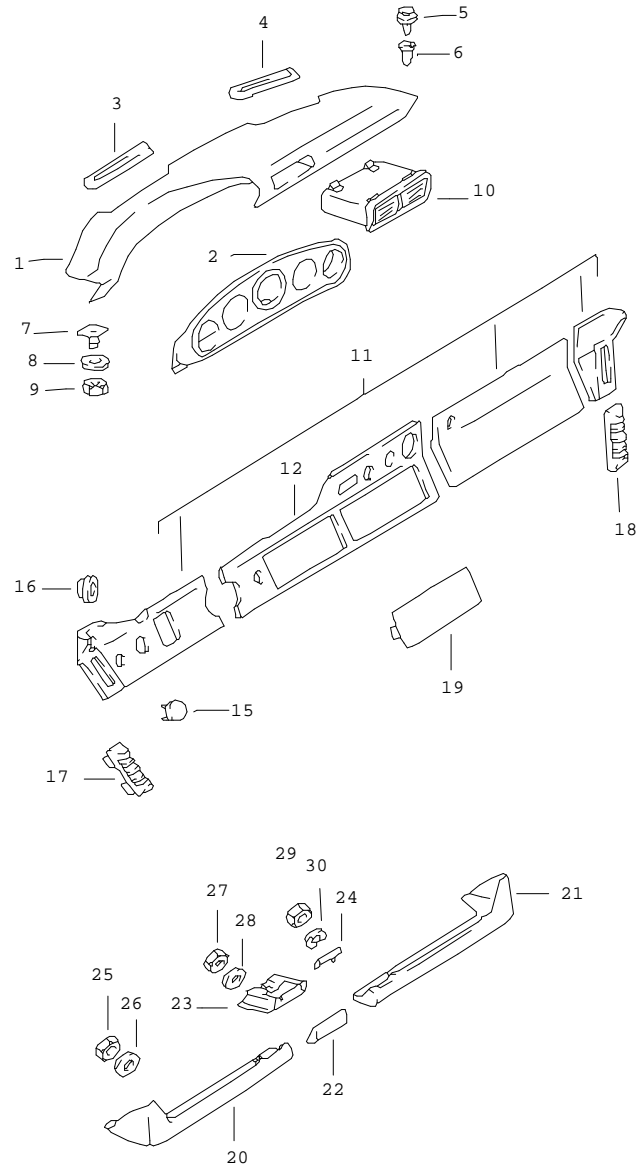

Model	Year	MG	SG	Illustration	Restrictions	Update	11:08	31.08.2004	PORSCHE	PET	PORSCHE
911	83	8	09	809-00		179					

Pos	Part Number	Name	Remarks	Qty	Model
1	A 911 552 055 02	dashboard with installation parts			
		dashboard trim leatherette	/LL	1	SC
	7AE	black			
	8AE	lobster	-78		
	5AE	cork			
	21S	brown	79-82		
	30B	dark blue	80-		
	3MX	burgundy	83-		
	4RB	brown	83-		
(1)	A 911 552 056 02	dashboard trim leatherette	/RL	1	SC
	7AE	black			
	8AE	lobster	-78		
	5AE	cork			
	21S	brown	79-82		
	30B	dark blue	80-		
	3MX	burgundy	83-		
	4RB	brown	83-		
1	911 552 055 04	dashboard trim leatherette	/LL	1	SC
	7AE	black			
	8AE	lobster	-78		
	5AE	cork			
	21S	brown	79-82		
	30B	dark blue	80-		
	3MX	burgundy	83-		
	4RB	brown	83-