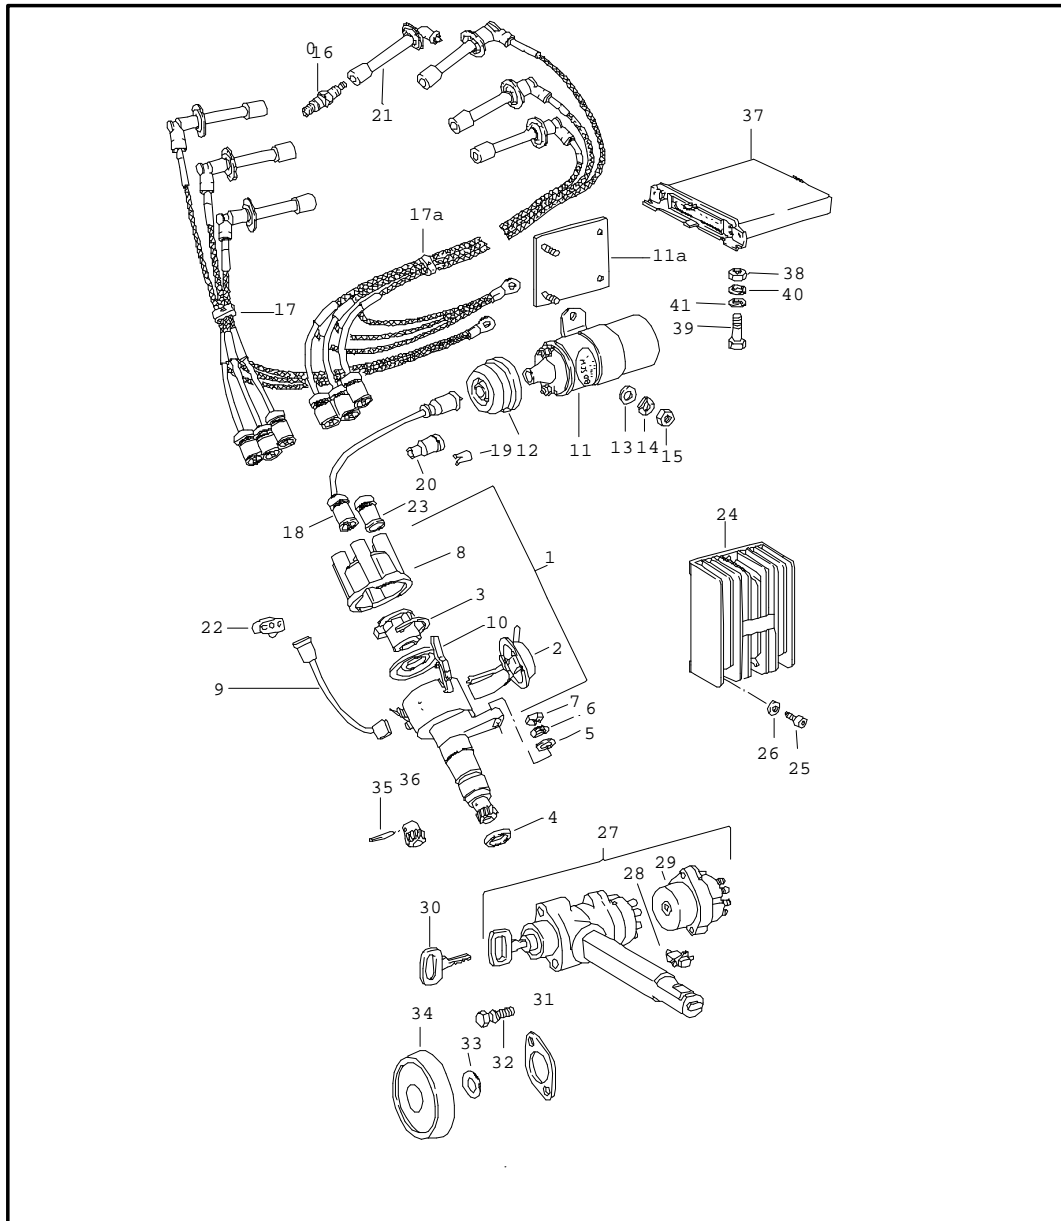

Model	Year	MG	SG	Illustration	Restrictions	Update	11:12	31.08.2004	PORSCHE	PET	PORSCHE
911	83	9	01	901-00		179					

Pos	Part Number	Name	Remarks	Qty	Model
1	930 602 021 04	engine electric. equipment steering lock distributor		1	SC 930.03/13/09 /19
(1)	911 602 021 09	distributor	81-	1	SC 930.10
(1)	E 930 602 101 06	distributor		1	TURBO 930.60
(1)	> 930 602 103 00	distributor		1	TURBO 930.66
2	930 602 910 00	vacuum unit		1	SC 930.03/13/09 /19
(2)	930 602 914 00	vacuum unit		1	TURBO 930.60
(2)	930 602 933 00	vacuum unit	80-	1	SC 930.10
(2)	930 602 917 00	vacuum unit		1	TURBO 930.66
3	930 602 901 02	rotor f.ignition distributor 930.602.021.04/09		1	SC
(3)	930 602 901 01	rotor f.ignition distributor 930.602.101.06		1	TURBO
4	911 602 102 01	sealing ring		1	
5	900 025 007 02	washer B 8,4		1	
6	N 012 241 8	spring washer B 8 X 15		1	
7	900 076 025 02	hexagon nut M 8		1	
8	930 602 904 00	distributor cap		1	
9	930 602 907 01	electric line		1	
10	930 602 909 00	dust cover		1