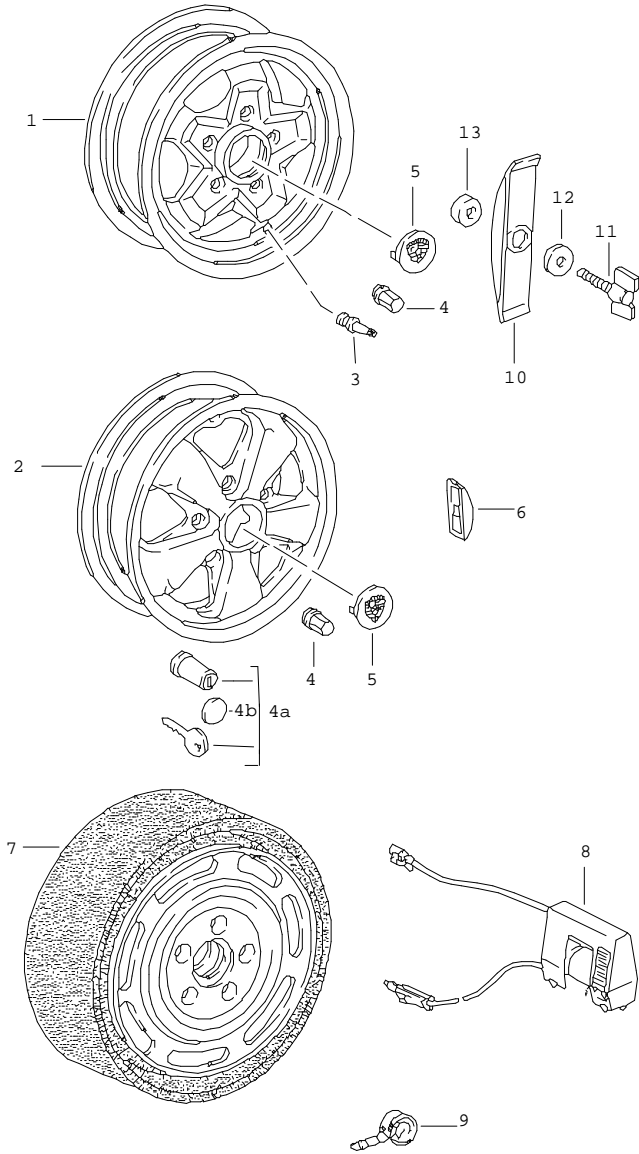

Model	Year	MG	SG	Illustration	Restrictions	Update	10:59	31.08.2004	PORSCHE	PET	PORSCHE
911	83	6	01	601-00		179					

Pos	Part Number	Name	Remarks	Qty	Model
		wheels			
1	911 361 023 44	alloy wheel 6J X 15 ET = 36,0 unvarnished		2	SC
1	911 361 023 40	alloy wheel 6J X 15 ET = 36,0 silver	-81	2	SC
1	911 361 023 45	alloy wheel 6J X 15 ET = 36,0 black lacquered	82-	2	SC
-	911 361 021 00	perforated disc wheel 6J X 15 ET = 36,0 steel silver winter wheel		X	SC
1	911 361 023 50	alloy wheel 7J X 15 ET = 23,3 unvarnished		2	SC
1	911 361 023 50	alloy wheel 7J X 15 ET = 23,3 silver	-81	2	SC
1	911 361 023 55	alloy wheel 7J X 15 ET = 23,3 black lacquered	82-	2	SC
2	E 911 362 113 00	alloy wheel 6J X 16 black star rim flange polished		2	SC
2	911 361 020 97	forged wheel 6J X 16 unvarnished rim flange polished		2	SC