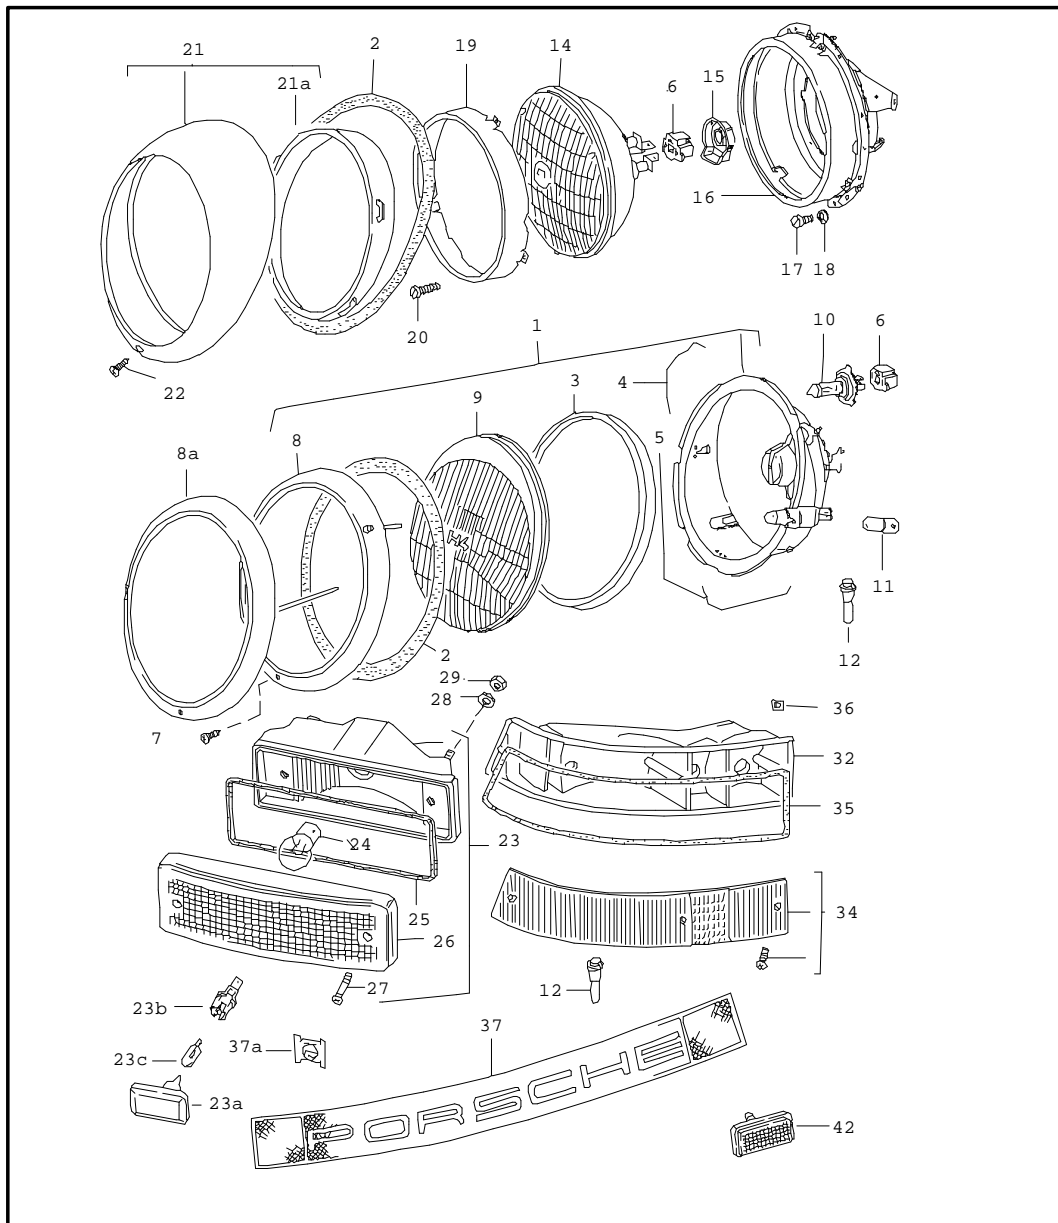

Model	Year	MG	SG	Illustration	Restrictions	Update	11:15	31.08.2004	PORSCHE	PET	PORSCHE
911	83	9	05	905-00		179					

Pos	Part Number	Name	Remarks	Qty	Model
1	911 631 112 00	headlamp headlamp ring chrome	/RL	2	(GB) (AUS) (HK) (RSA)
1	911 631 112 02	headlamp headlamp ring resicoated	/RL	2	(GB) (AUS) (HK) (RSA)
1	911 631 113 00	headlamp headlamp ring chrome	/LL	2	
1	911 631 113 02	headlamp headlamp ring resicoated	/LL	2	
2	911 631 115 02	gasket		2	
3	911 631 967 00	gasket		2	
4	901 631 116 02	locking spring upper		6	
5	644 631 122 00	locking spring lower		5	
6	911 631 108 00	terminal sleeve housing		2	
7	900 270 063 07	countersunk-head screw	-80	2	
7	911 631 132 00	oval-head screw M 4 X 9	81-	2	
8	911 631 933 00	headlamp ring chrome		2	
8	911 631 933 01	headlamp ring resicoated		2	
8A	911 631 141 00	headlamp ring prime coated		2	
-	911 631 033 00	screw for headlamp ring prime coated		2