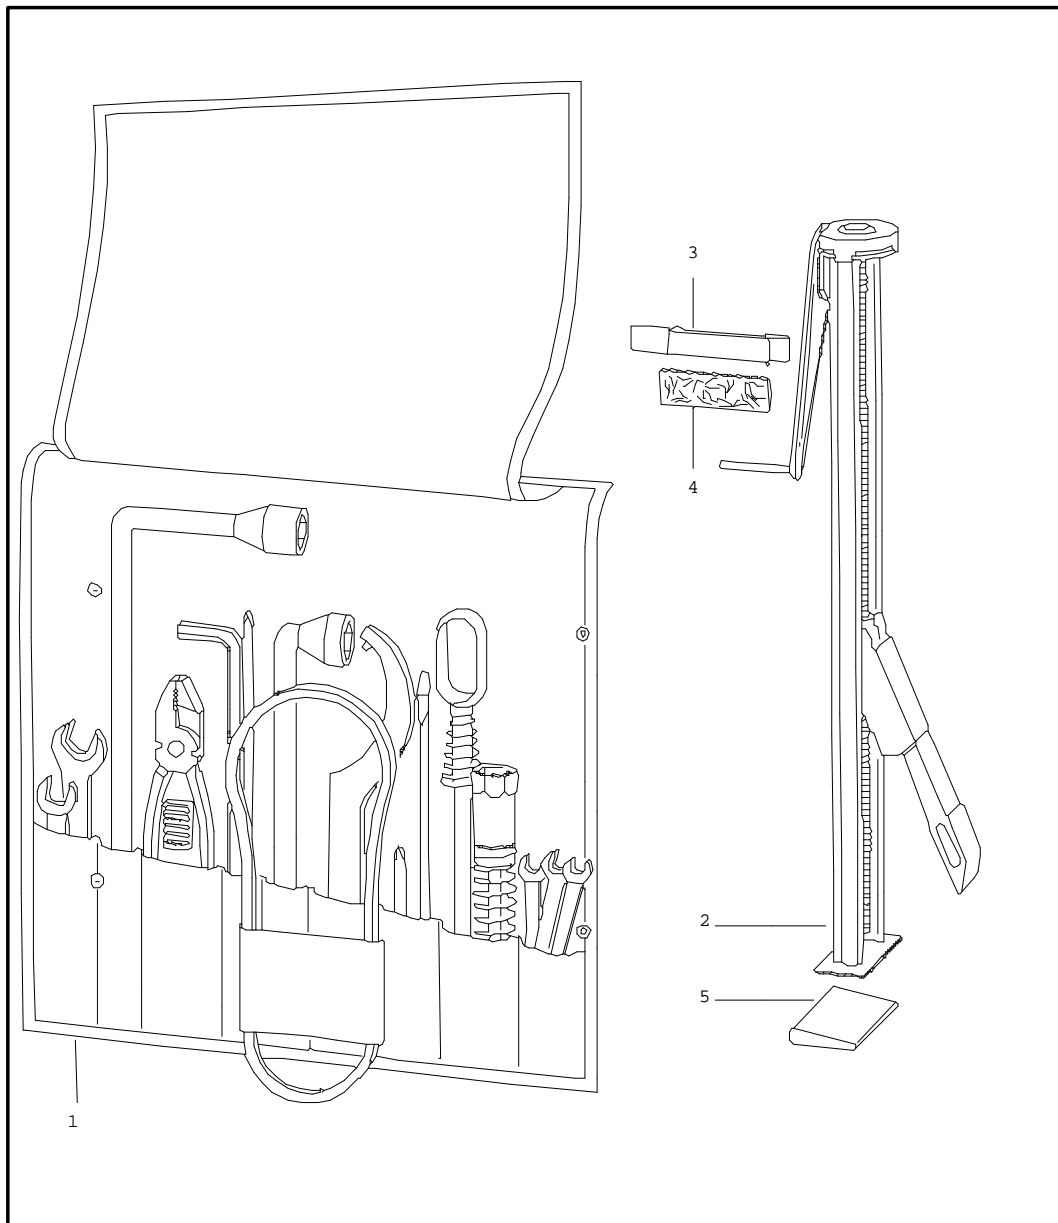

Model	Year	MG	SG	Illustration	Restrictions	Update	10:48	31.08.2004	PORSCHE	PET	PORSCHE
911	83	0	01	1-00		179					

Pos	Part Number	Name	Remarks	Qty	Model
		accessories			
1	911 721 002 04	tool bag with contents comprising: tool bag	-79	1	SC
-	999 571 045 02	rim wrench		1	
-	999 195 011 02	double-end spanner 8 X 9		1	
-	999 195 012 02	double-end spanner 10 X 11		1	
-	999 195 007 02	double-end spanner 12 X 13		1	
-	999 195 014 02	double-end spanner 14 X 15		1	
-	999 195 015 02	double-end spanner 17 X 19		1	
-	999 205 003 02	tool		1	
-	999 107 003 02	universal pliers		1	
-	999 192 097 50	narrow v-belt		1	
-	E 911 721 013 00	bag with fuse		1	
				5	
-	999 571 047 02	tool		1	
-	A 477 012 203 A	spark plug wrench		1	
-	477 012 203 A	spark plug wrench		1	
-	477 012 227	angular screw driver		1	
-	911 721 051 00	towing lug		1	
-	911 721 107 02	screw driver		1	
(1)	911 721 002 08	tool bag with contents comprising: tool bag	80-	1	
				1	
-	477 012 203 A	spark plug wrench		1	
-	477 012 227	angular screw driver		1	