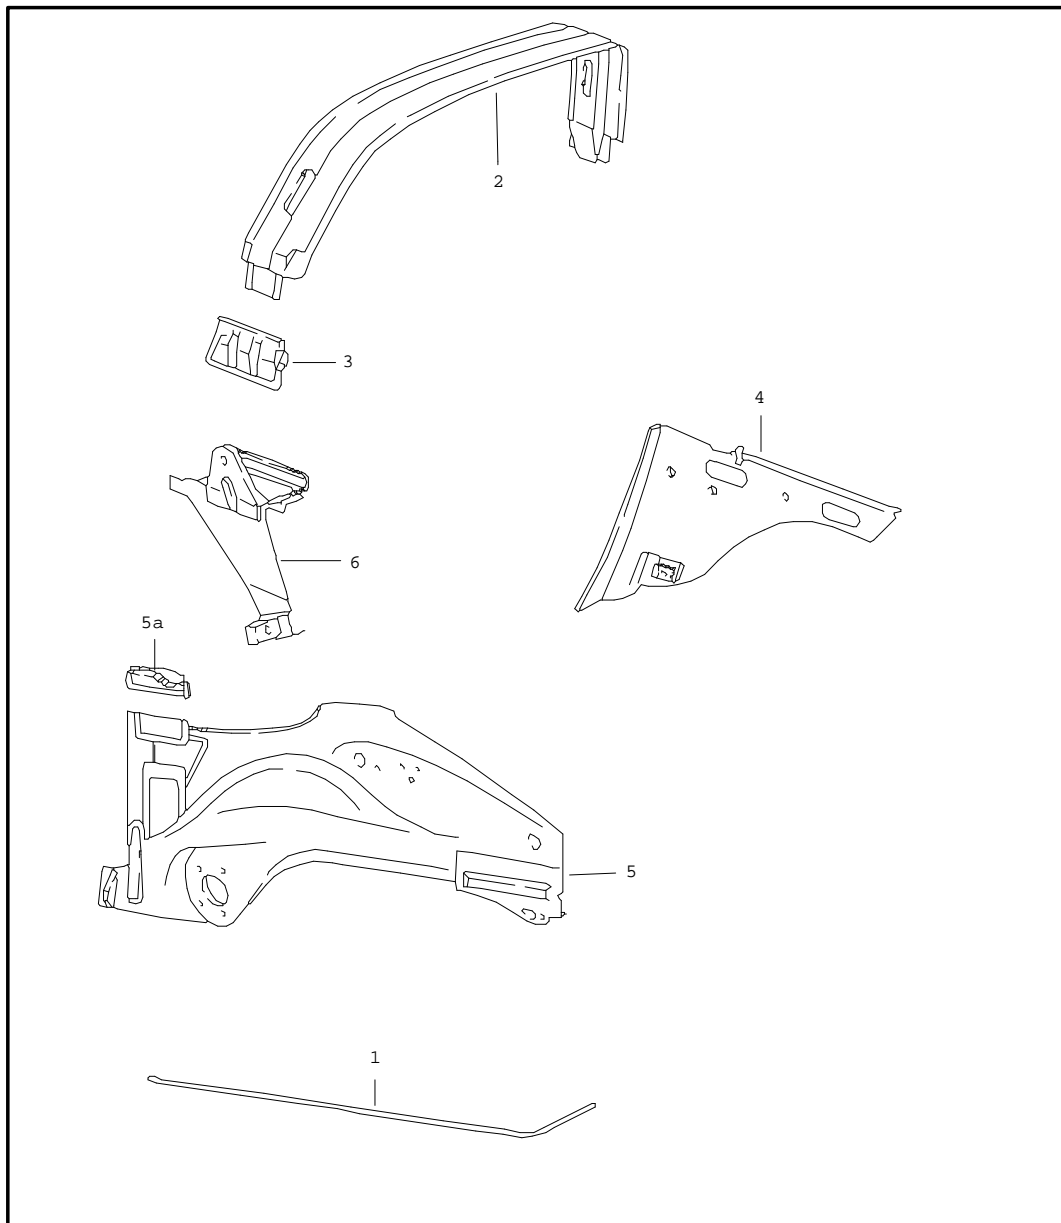

Model	Year	MG	SG	Illustration	Restrictions	Update	11:02	31.08.2004	PORSCHE	PET	PORSCHE
911	83	8	01	801-25		179					

Pos	Part Number	Name	Remarks	Qty	Model
		interior panelling	O		+TARGA/CABRI
1	911 502 181 40	guide tube lid-release cable	/V	1	
2	911 565 001 40	roll bar		1	TARGA
3	911 501 203 40	filler plate	/L	1	TARGA
(3)	911 501 204 40	filler plate	/R	1	TARGA
4	911 501 205 41	interior panel	/L	1	TARGA
(4)	911 501 205 60	interior panel	/L	1	CABRIO
(4)	911 501 206 41	interior panel	/R	1	TARGA
(4)	911 501 206 60	interior panel	/R	1	CABRIO
5 A	911 501 017 56	side member	/L	1	TARGA
5	911 501 017 57	side member wheel housing	/L	1	TARGA
(5) A	911 501 017 60	side member	/L	1	CABRIO
(5)	911 501 017 61	side member wheel housing	/L	1	CABRIO
(5)	911 501 018 70	side member wheel housing	/R	1	TARGA
(5)	911 501 018 60	side member wheel housing	/R	1	CABRIO
5A	911 501 465 60	insert	/L	1	CABRIO
(5A)	911 501 466 60	insert	/R	1	CABRIO
6	911 501 431 60	convertible top support	/L	1	CABRIO
(6)	911 501 432 60	convertible top support	/R	1	CABRIO
- - - E N D - - -