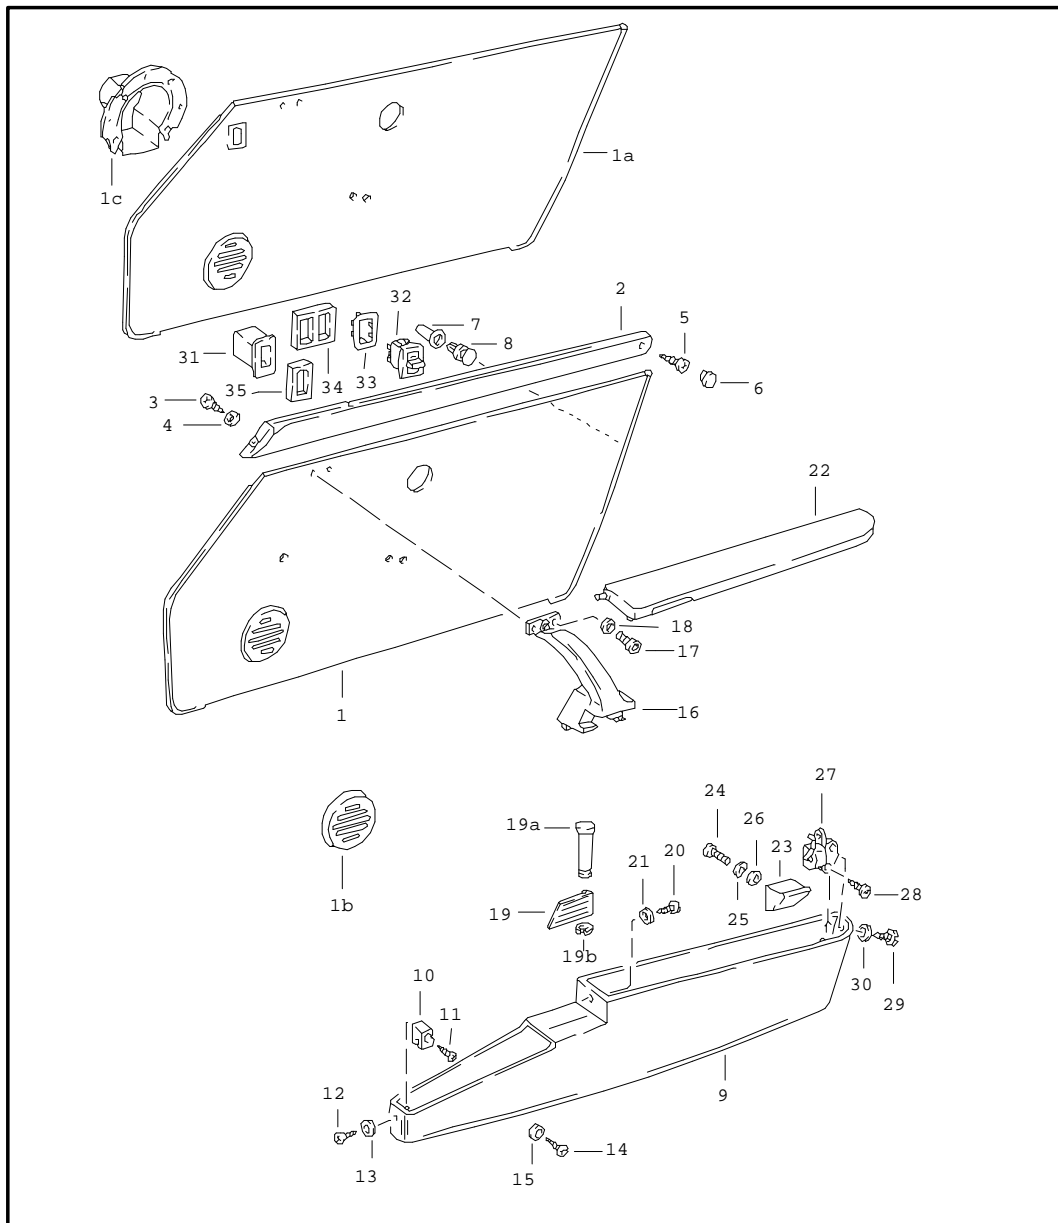

Model	Year	MG	SG	Illustration	Restrictions	Update	11:06	31.08.2004	PORSCHE	PET	PORSCHE
911	83	8	07	807-10		179					

Pos	Part Number	Name	Remarks	Qty	Model
		interior equipment doors			
(1)	911 555 031 28	door trim panel leatherette	/L -79	1	SC
	8AU	lobster	-78		
	5AU	cork			
	7AU	black			
	4AU	brown	79		
1	911 555 032 28	door trim panel leatherette	/R -79	1	SC
	8AU	lobster	-78		
	5AU	cork			
	7AU	black			
	4AU	brown	79		
(1)	911 555 031 31	door trim panel pin stripe velour	/L -78	1	SC
	8AK	lobster			
	5AK	cork			
	7AK	black			
(1)	911 555 032 31	door trim panel pin stripe velour	/R -78	1	SC
	8AK	lobster			
	5AK	cork			
	7AK	black			
(1)	911 555 031 31	door trim panel tartan cloth	/L -78	1	SC
	8AB	red-blue			
	2AC	green-blue			
	4AD	brown-beige			
(1)	911 555 032 31	door trim panel tartan cloth	/R -78	1	SC