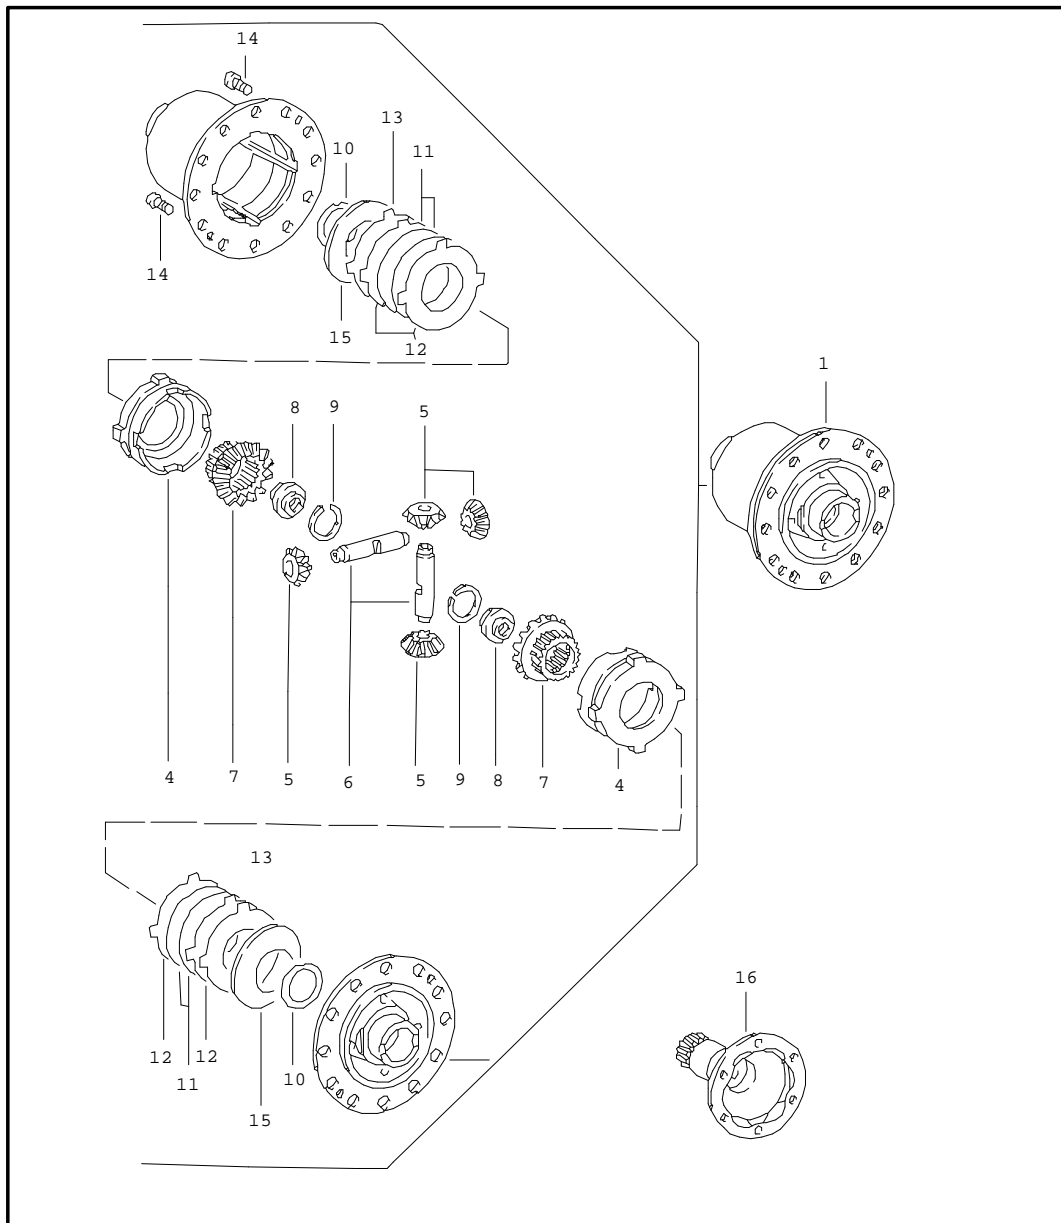

Model	Year	MG	SG	Illustration	Restrictions	Update	10:57	31.08.2004	PORSCHE	PET	PORSCHE
911	83	3	05	305-05		179					

Pos	Part Number	Name	Remarks	Qty	Model
		limited-slip differential			
1	E 915 332 053 12	limited-slip differential 40 %	SPM	1	SC
1	A 930 332 053 03	limited-slip differential 40 %		1	
1	930 332 053 03	limited-slip differential 40 %		1	
4	901 332 511 11	thrust ring		2	
5	A 915 332 531 02	bevel pinion		4	
5	915 332 531 02	bevel pinion		4	
6	A 915 332 541 02	differential shaft		2	
6	915 332 541 02	differential shaft		2	
7	E 901 332 535 11	shaft bevel gear	SPM	2	SC
7	930 332 535 01	shaft bevel gear		2	
8	A 901 332 206 12	threaded piece	SPM	2	SC
8	915 332 206 02	threaded piece use also:	SPM	2	SC
-	915 332 541 02	differential shaft		2	
8	928 332 279 01	threaded disc		2	
9	999 152 014 00	snap ring SW 32	SPM	2	SC
10	901 332 561 11	thrust washer		2	
11	A 917 332 551 10	inner disc		4	
11	951 332 551 00	inner disc 2,0 MM		4	
12	917 332 552 10	disc with external splines 1,9 MM		4	
12	917 332 552 11	disc with external splines 2,0 MM		4	
12	917 332 552 12	disc with external splines 2,1 MM		4