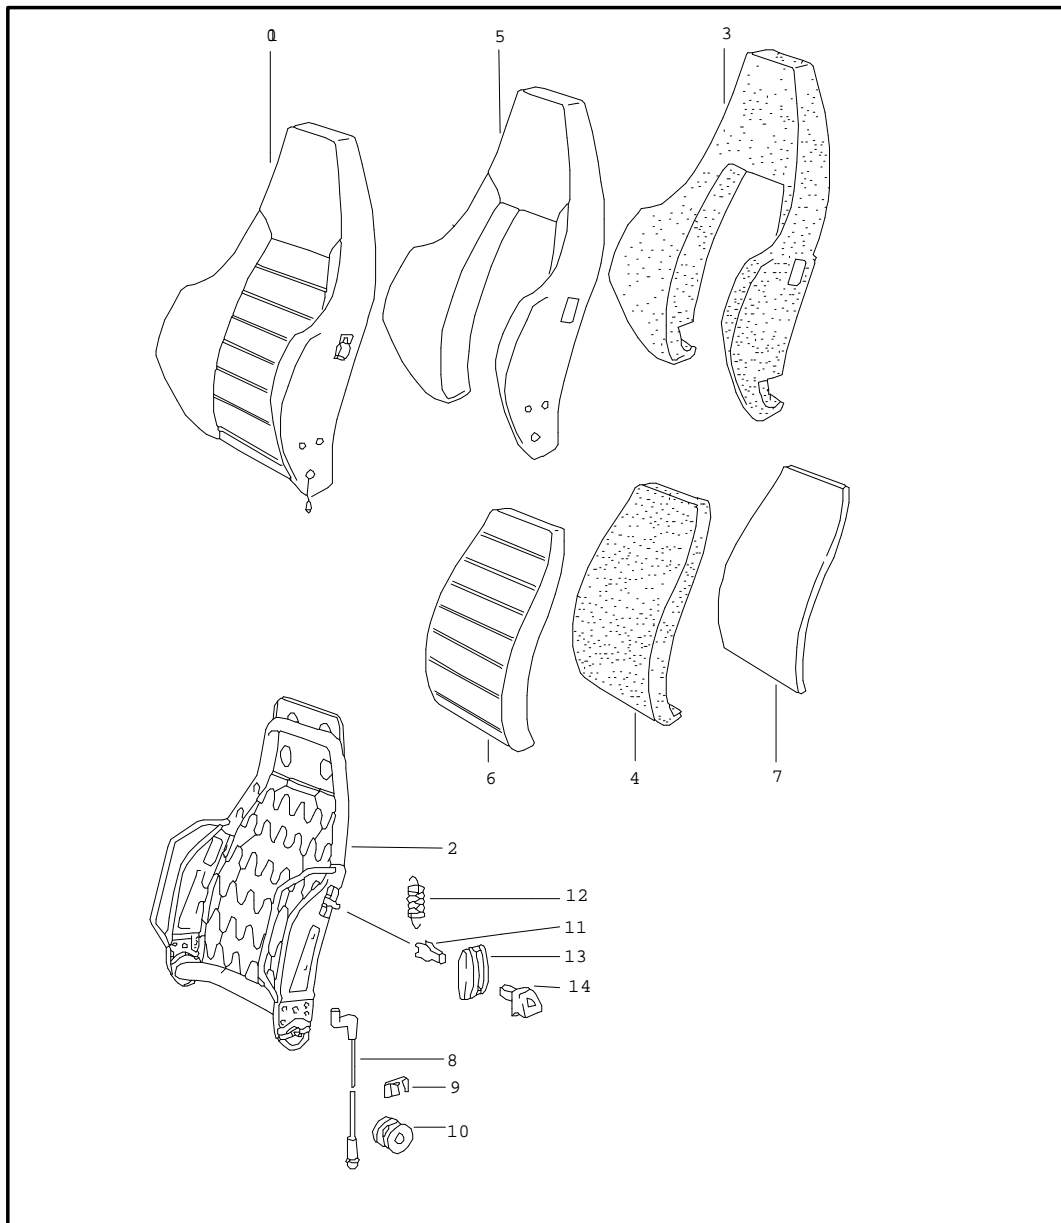

Model	Year	MG	SG	Illustration	Restrictions	Update	11:07	31.08.2004	PORSCHE	PET	PORSCHE
911	83	8	08	808-30		179					

Pos	Part Number	Name	Remarks	Qty	Model
1	A 911 521 603 50	sports seat backrest single parts	81-		
		backrest leather	/L	1	
	1AJ	black	-82		
	3NG	brown	-82		
	30B	dark blue	-82		
	50B	beige			
	80S	can-can-red			
	95S	papyrus			
	60S	hannibal grey			
	20S	mint green			
	LG7	burgundy	83-		
	KZ4	grey-beige	83-		
	KZ2	black	83-		
	KZ3	blue	83-		
	KZ5	brown	83-		
(1)	A 911 521 604 50	backrest leather	/R	1	
	1AJ	black	-82		
	3NG	brown	-82		
	30B	dark blue	-82		
	50B	beige			
	80S	can-can-red			
	95S	papyrus			
	60S	hannibal grey			
	20S	mint green			
	LG7	burgundy	83-