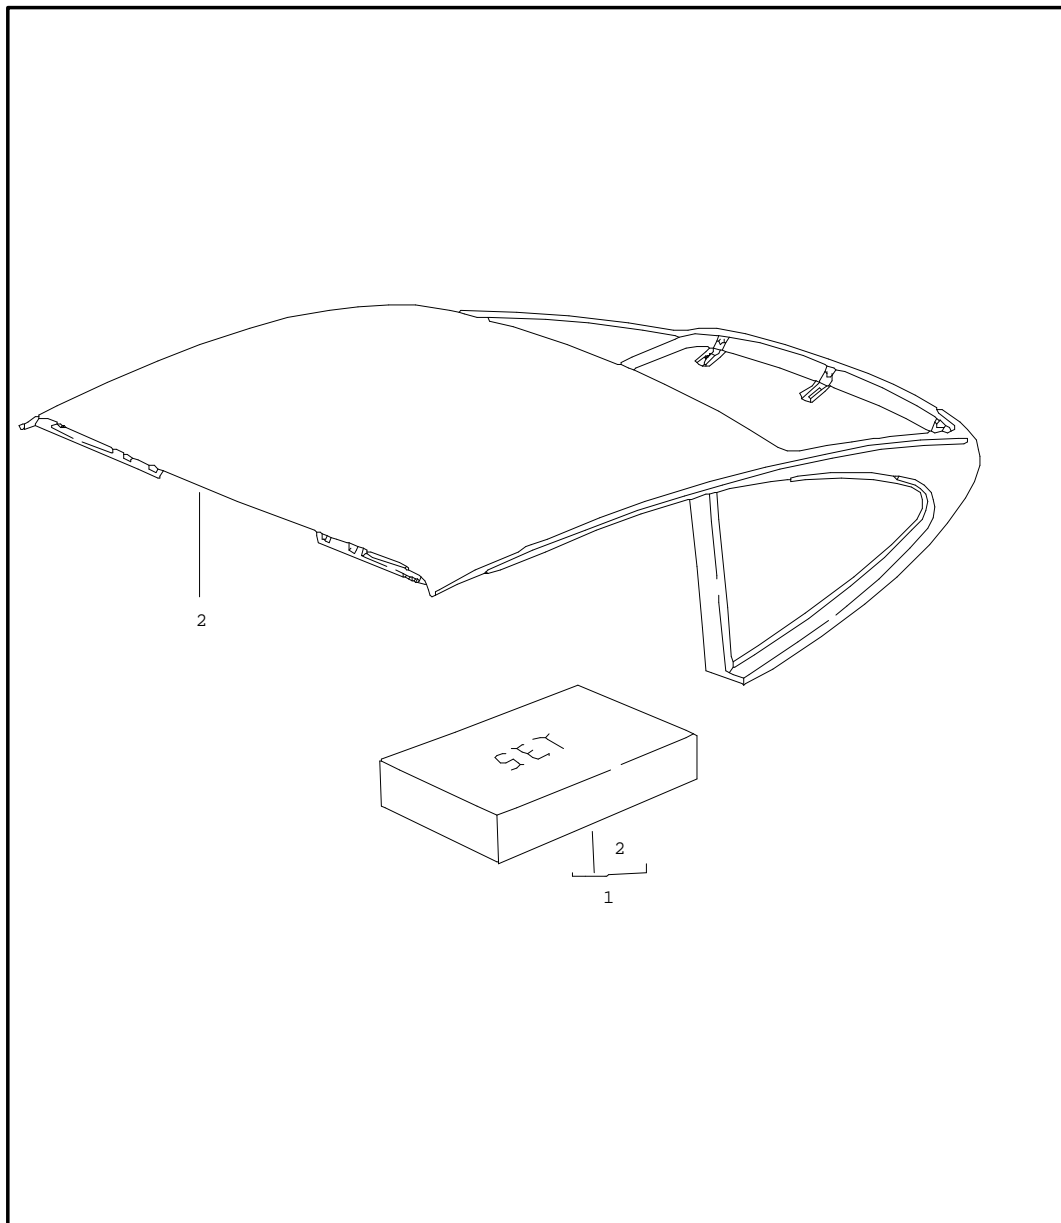

Model	Year	MG	SG	Illustration	Restrictions	Update	11:10	31.08.2004	PORSCHE	PET	PORSCHE
911	83	8	11	811-50		179					

Pos	Part Number	Name	Remarks	Qty	Model
1	911 561 901 00	hardtop installation set leatherette black		1	
2	911 503 969 00	roof		1	
- - - E N D - - -