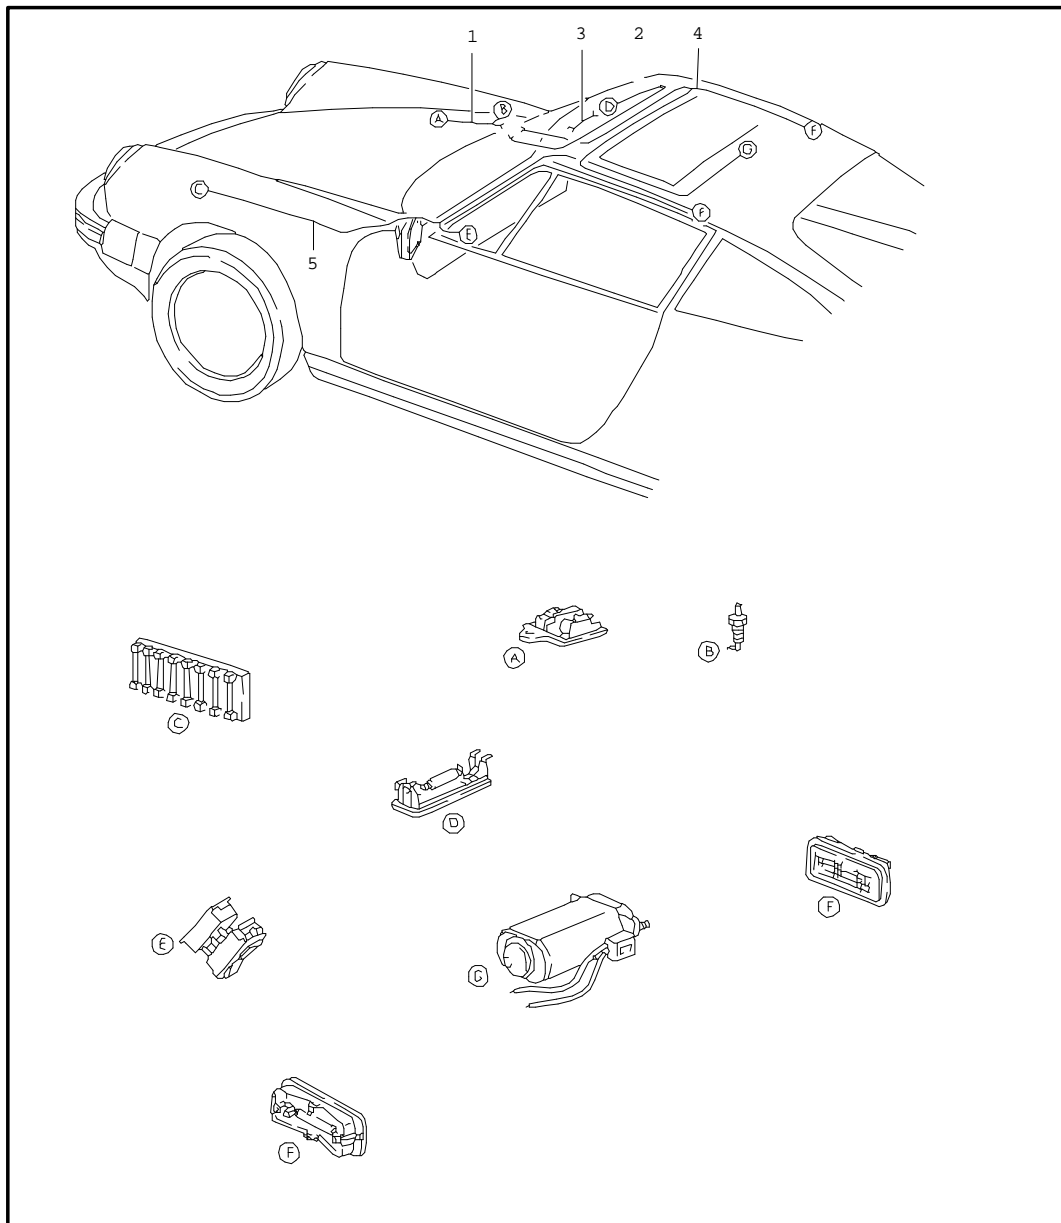

Model	Year	MG	SG	Illustration	Restrictions	Update	11:13	31.08.2004	PORSCHE	PET	PORSCHE
911	83	9	02	902-14		179					

Pos	Part Number	Name	Remarks	Qty	Model
		harnesses front trunk interior lights sunroof			
1	911 612 044 21	wiring harness luggage boot lamp		1	
2	901 612 035 41	wiring harness interior light		1	TARGA
3	911 612 226 00	ground strap interior light		1	TARGA
4	901 612 035 20	wiring harness interior lights		1	COUPE
5	911 612 034 00	wiring harness sunroof	/LL	1	
(5)	911 612 064 01	wiring harness sunroof	/RL	1	
-	999 613 017 40	covering cable holder		1	
-	911 612 415 00	wiring harness switch interior light	81-	1	
- - - E N D - - -