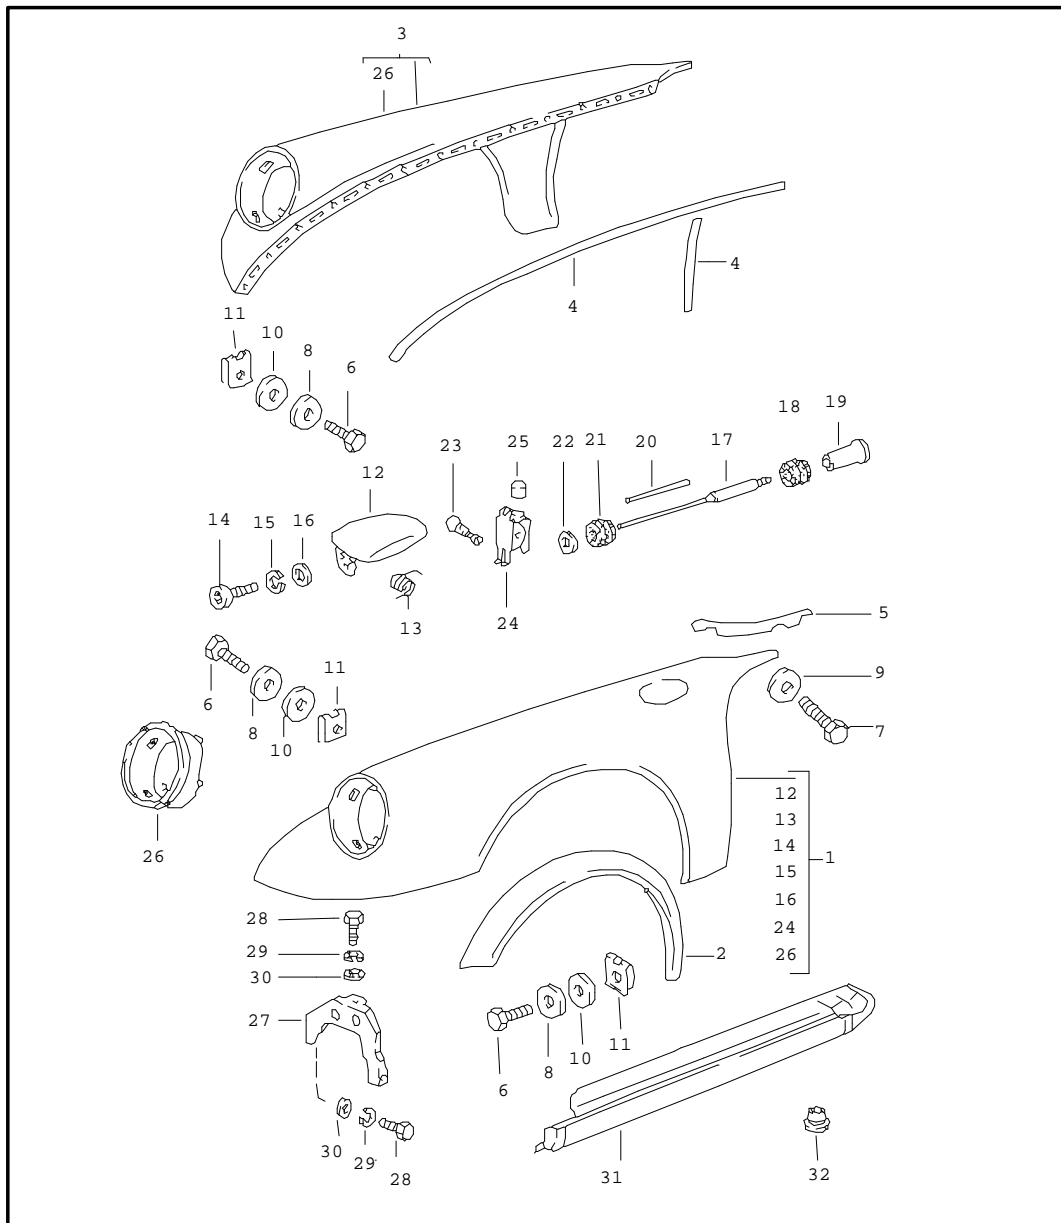

Model	Year	MG	SG	Illustration	Restrictions	Update	11:02	31.08.2004	PORSCHE	PET	PORSCHE
911	83	8	01	801-30		179					

Pos	Part Number	Name	Remarks	Qty	Model
		exterior panelling front			
1	A 911 503 031 07	wing	/L -80	1	SC
1	911 503 031 10	wing	/L -80	1	SC
-	911 201 077 02	expansion tank		1	
		with bore for direction indicator light	81-		
(1)	A 911 503 031 06	wing	/L 81-82	1	SC
(1)	A 911 503 031 08	wing	/L 81-	1	SC
(1)	911 503 031 09	wing	/L 81-	1	SC
-	911 201 077 02	expansion tank		1	
1	A 930 503 031 09	wing with POS.2	/L -80	1	TURBO
1	930 503 031 11	wing with POS.2	/L -80	1	TURBO
		with bore for direction indicator light	81-		
(1)	A 930 503 031 04	wing with POS.2	/L 81-82	1	TURBO
(1)	930 503 031 08	wing with POS.2	/L 81-	1	TURBO
2	930 503 307 00	wing joining plate	/L	1	TURBO
(2)	930 503 308 00	wing joining plate	/R	1	TURBO
3	A 911 503 032 02	wing	/R -80	1	SC
3	911 503 032 05	wing	/R -80	1	SC