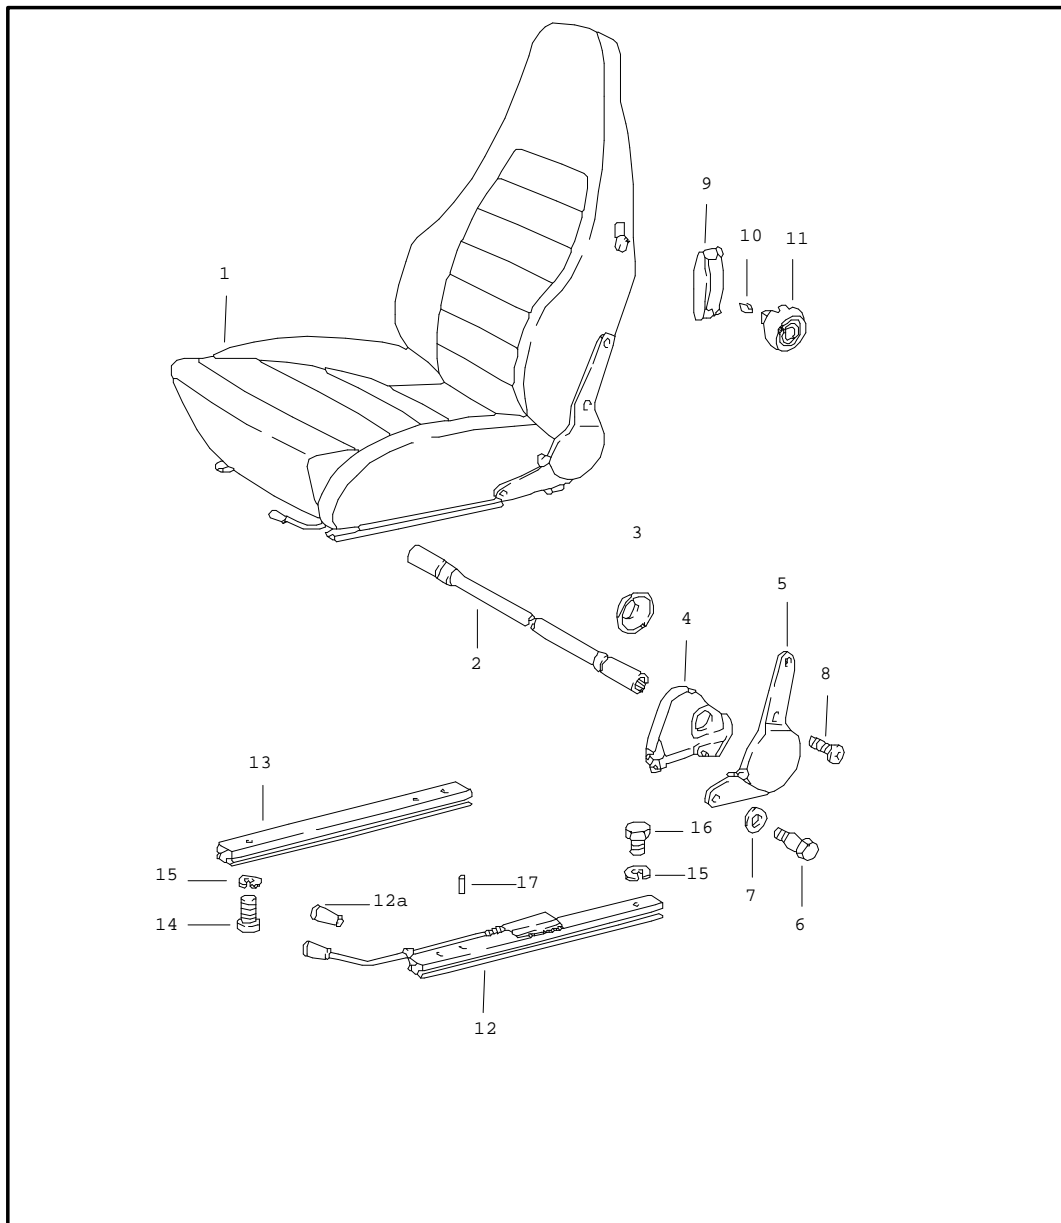

Model	Year	MG	SG	Illustration	Restrictions	Update	11:07	31.08.2004	PORSCHE	PET	PORSCHE
911	83	8	08	808-10		179					

Pos	Part Number	Name	Remarks	Qty	Model
		sports seat complete	-80		
1	A 911 521 007 55	sports seat leatherette/centre part pin stripe velour	/L	1	
	8AK	lobster/lobster	-78		
	5AK	cork/cork			
	7AK	black/black			
	8ZT	black/lobster			
	5ZT	black/cork			
	5ZQ	brown/cork	79-		
(1)	A 911 521 008 55	sports seat leatherette/centre part pin stripe velour	/R	1	
	8AK	lobster/lobster	-78		
	5AK	cork/cork			
	7AK	black/black			
	8ZT	black/lobster			
	5ZT	black/cork			
	5ZQ	brown/cork	79-		
1	A 911 521 007 55	sports seat leatherette/centre part tartan cloth	/L	1	
	8ZU	lobster/brown white/beige	-78		
	5ZU	cork/brown white/beige			
	8ZZ	black-red blue/black			
	2ZZ	black/green blue/black