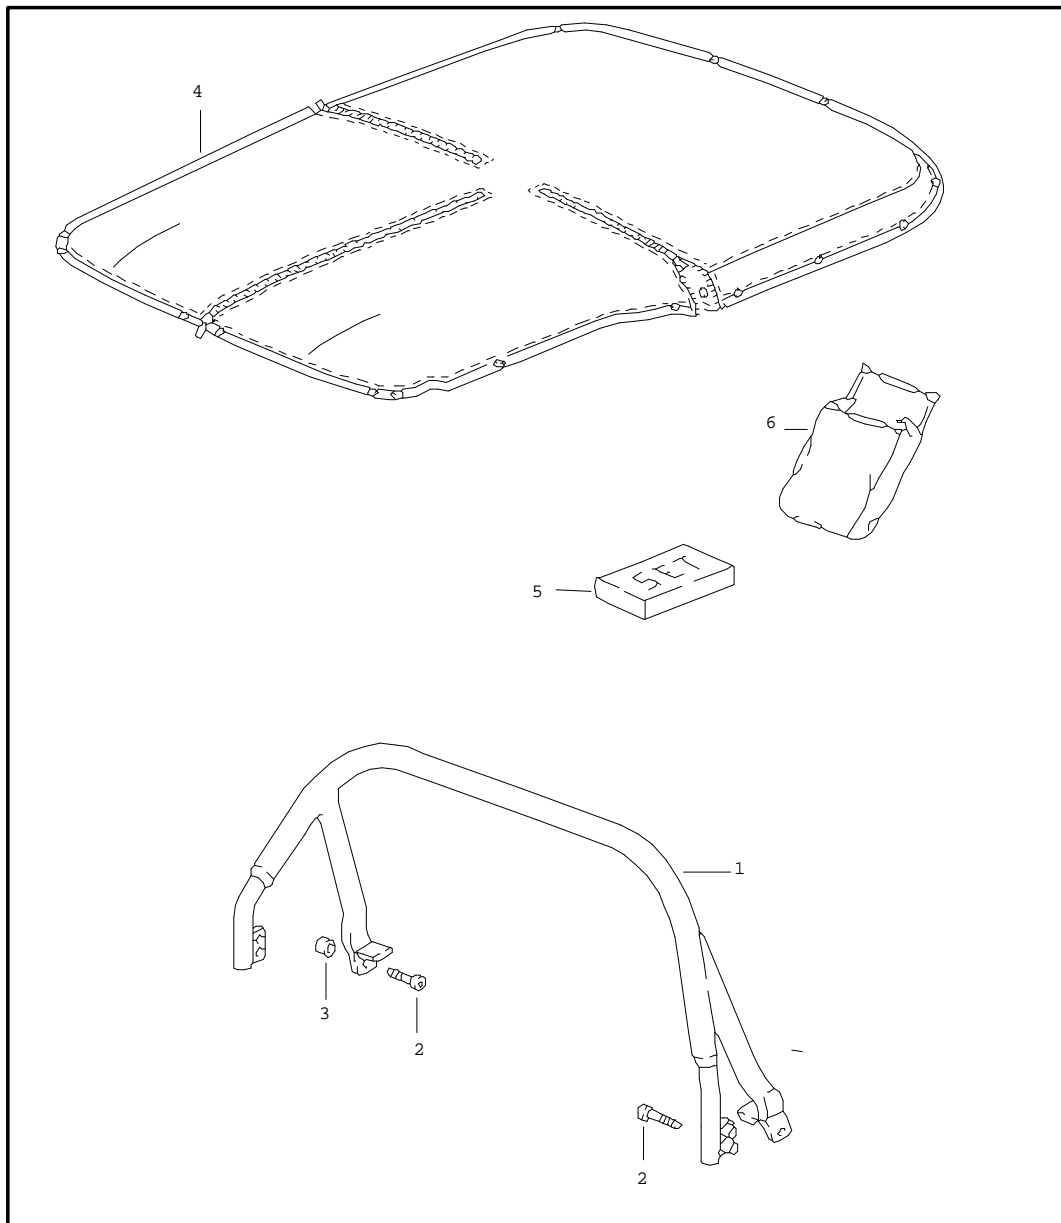

Model	Year	MG	SG	Illustration	Restrictions	Update	11:09	31.08.2004	PORSCHE	PET	PORSCHE
911	83	8	11	811-11		179					

Pos	Part Number	Name	Remarks	Qty	Model
		protective bracket tonneau cover			
1	E 911 565 907 61	protective bracket leatherette black		1	
1	E 911 565 907 62	protective bracket leather black		1	
2	900 119 090 07	pan-head screw M 10 X 40		4	
(2)	900 119 006 07	pan-head screw M 10 X 35		2	
3	911 565 247 60	bush		2	
4	911 561 923 00	tonneau cover	/LL	1	
(4)	911 561 924 00	tonneau cover	/RL	1	
	3AV	black			
5	E 911 561 921 00	installation set		1	
6	911 561 087 00	bag		1	
		- - - E N D - - -