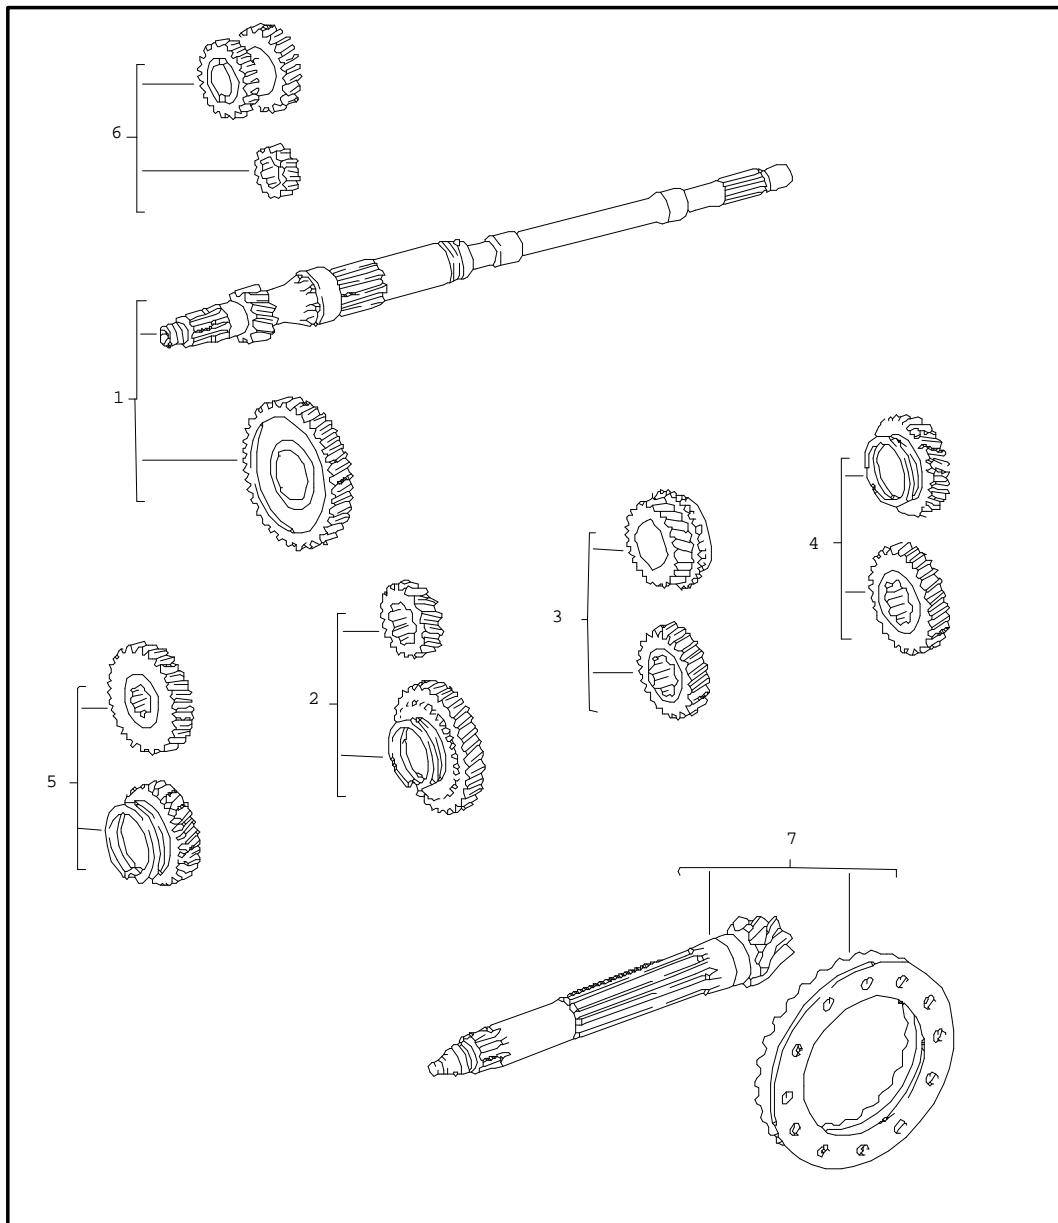

Model	Year	MG	SG	Illustration	Restrictions	Update	10:56	31.08.2004	PORSCHE	PET	PORSCHE
911	83	3	03	303-10		179					

Pos	Part Number	Name	Remarks	Qty	Model
		gear sets 5. speed transmission			
		transmission G.915.61			
1	A 915 302 921 14	gear set 1. speed Z = 11:35 (AZ)		1	
1	915 302 921 14	gear set 1. speed Z = 11:35 (AZ)		1	
2	915 302 902 39	gear set 2. speed Z = 18:33 (HX)		1	
3	923 302 903 23	gear set 3. speed Z = 23:29 (NT)		1	
4	923 302 904 28	gear set 4. speed Z = 26:26 (QQ)		1	
5	E 923 302 905 23	gear set 5. speed Z = 28:23 (SN)		1	
6	915 302 912 04	gear set reverse gear		1	
7	915 302 911 17	ring gear and pinion shaft 8:31		1	
		transmission G.915.62			
1	A 915 302 921 14	gear set 1. speed Z = 11:35 (AZ)		1