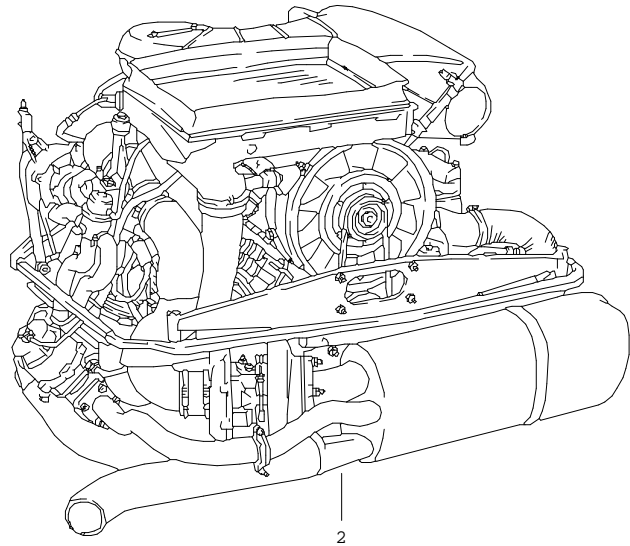

Model	Year	MG	SG	Illustration	Restrictions	Update	10:49	31.08.2004	PORSCHE	PET	PORSCHE
911	83	1	01	101-00		179					

Pos	Part Number	Name	Remarks	Qty	Model
		replacement engine			
1	> 930 100 203 00	engine		1	930.03 COUPE/TARGA
1	> 930 100 209 00	engine		1	930.09 COUPE/TARGA
1	> 930 100 210 00	engine		1	930.10 COUPE/TARGA
1	930 100 210 01	engine		1	930.10 CABRIO
1	> 930 100 213 00	engine		1	930.13 COUPE/TARGA
1	> 930 100 219 00	engine		1	930.19 COUPE/TARGA
2	> 930 100 260 00	engine		1	930.60
2	> 930 100 266 04	engine		1	930.66
- - - E N D - - -