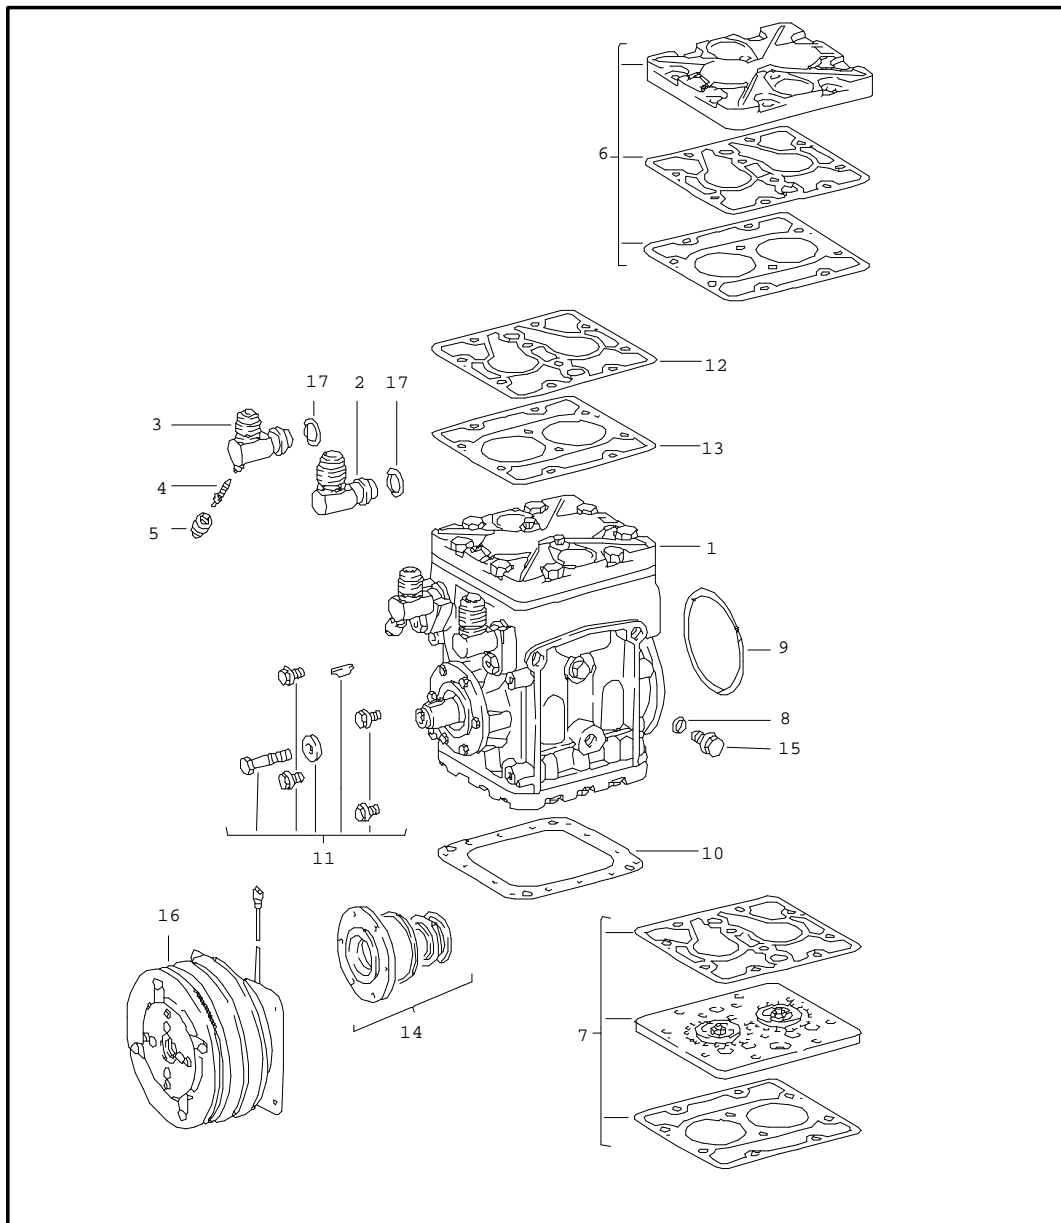

Model	Year	MG	SG	Illustration	Restrictions	Update	11:11	31.08.2004	PORSCHE	PET	PORSCHE
911	83	8	13	813-20		179					

Pos	Part Number	Name	Remarks	Qty	Model
		YORK compressor			TURBO
1	930 126 901 00	compressor		1	
2	E 930 573 912 00	suction valve		1	
3	E 930 573 913 00	pressure valve		1	
4	928 573 908 03	valve insert		1	
5	928 573 909 02	cap		1	
6	E 930 573 901 00	cover set		1	
7	E 930 573 902 00	valve plate set		1	
8	911 126 913 00	o-ring		1	
9	E 930 573 904 00	sealing ring		1	
10	930 573 905 00	gasket		1	
11	911 126 924 00	set of fastening parts clutch		1	
12	E 930 573 907 00	gasket cylinder head		1	
13	E 930 573 908 00	gasket valve plate		1	
14	E 911 126 931 00	parts kit crankshaft		1	
15	E 930 573 910 00	oil filler screw		1	
16	911 126 933 00	clutch		1	
17	999 701 424 40	round seal 15,6 X 1,78		2	
		- - - E N D - - -