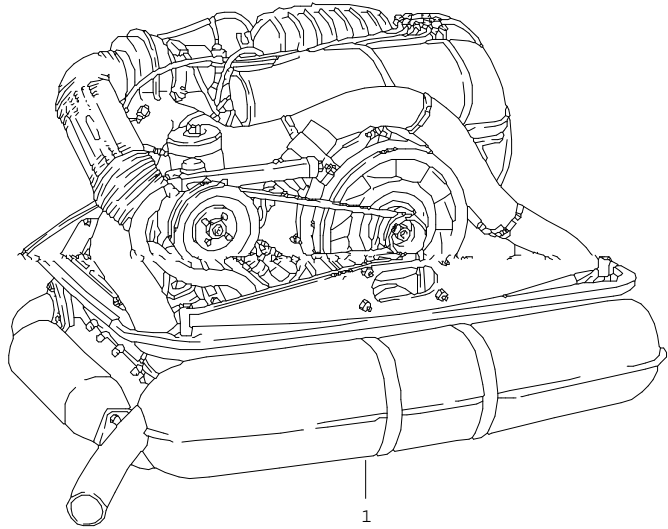

Model	Year	MG	SG	Illustration	Restrictions	Update	10:49	31.08.2004	PORSCHE	PET	PORSCHE
911	83	1	01	101-00		179					

Pos	Part Number	Name	Remarks	Qty	Model
		replacement engine			
1	> 930 100 203 00	engine		1	930.03 COUPE/TARGA
1	> 930 100 209 00	engine		1	930.09 COUPE/TARGA
1	> 930 100 210 00	engine		1	930.10 COUPE/TARGA
1	930 100 210 01	engine		1	930.10 CABRIO
1	> 930 100 213 00	engine		1	930.13 COUPE/TARGA
1	> 930 100 219 00	engine		1	930.19 COUPE/TARGA
2	> 930 100 260 00	engine		1	930.60
2	> 930 100 266 04	engine		1	930.66
- - - E N D - - -