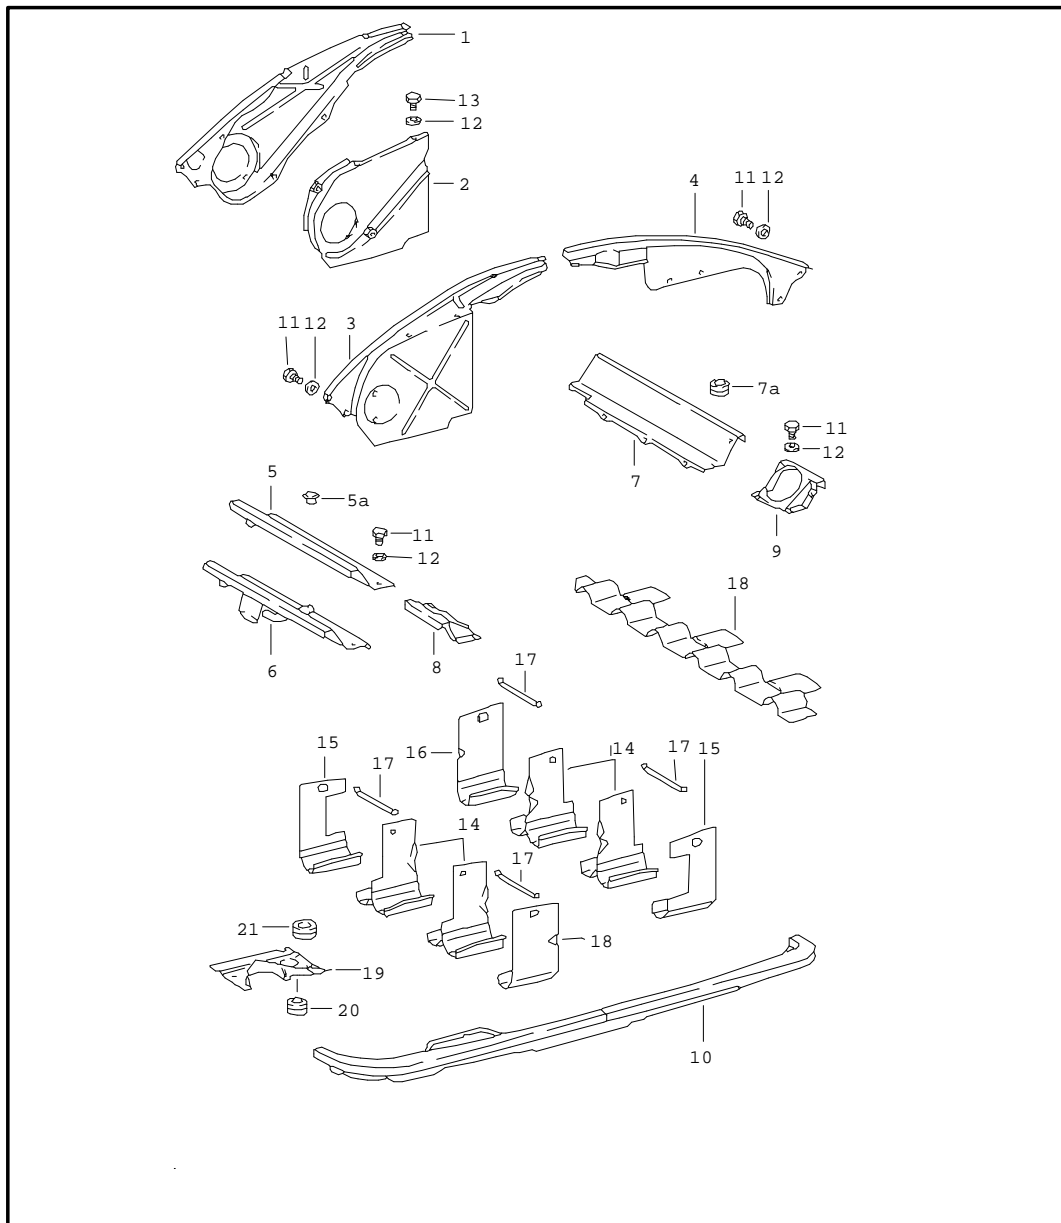

Model	Year	MG	SG	Illustration	Restrictions	Update	10:51	31.08.2004	PORSCHE	PET	PORSCHE
911	83	1	05	105-10		179					

Pos	Part Number	Name	Remarks	Qty	Model
		air duct			
		engine cover			
1	930 106 705 01	engine cover		1	TURBO
2	930 106 707 01	engine cover		1	TURBO
3	901 106 081 04	engine cover		1	SC
3 E	905 106 081 04	engine cover	SPM	1	SC
4	911 106 802 00	engine cover		1	SC
4	930 106 805 00	engine cover		1	TURBO
5 A	901 106 083 00	engine cover		1	SC
5	911 106 083 01	engine cover		1	SC
		use also: 999 703 224 40			
5A	999 703 224 40	cap $ 20,5		1	SC
6	930 106 703 01	engine cover		1	TURBO
7	901 106 084 00	engine cover		1	
7	930 106 084 00	engine cover	-79	1	SC(CALIF)(J)
7	930 106 084 00	engine cover		1	TURBO
7 A	930 106 084 03	engine cover	81-	1	TURBO
7	930 106 084 03	engine cover together with oil separator	81-	1	TURBO
7A	999 702 114 50	grommet	81-	1	TURBO
8	911 106 853 00	cover		1	SC
8	901 106 825 00	cover		1	TURBO
9	901 106 826 00	cover		1	SC
9 A	930 106 826 01	cover		1	TURBO
9	930 106 826 01	cover		1	TURBO
10 E	911 106 085 04	engine cover	78	1	SC
10	911 106 085 05	engine cover	-79	1	SC M 399