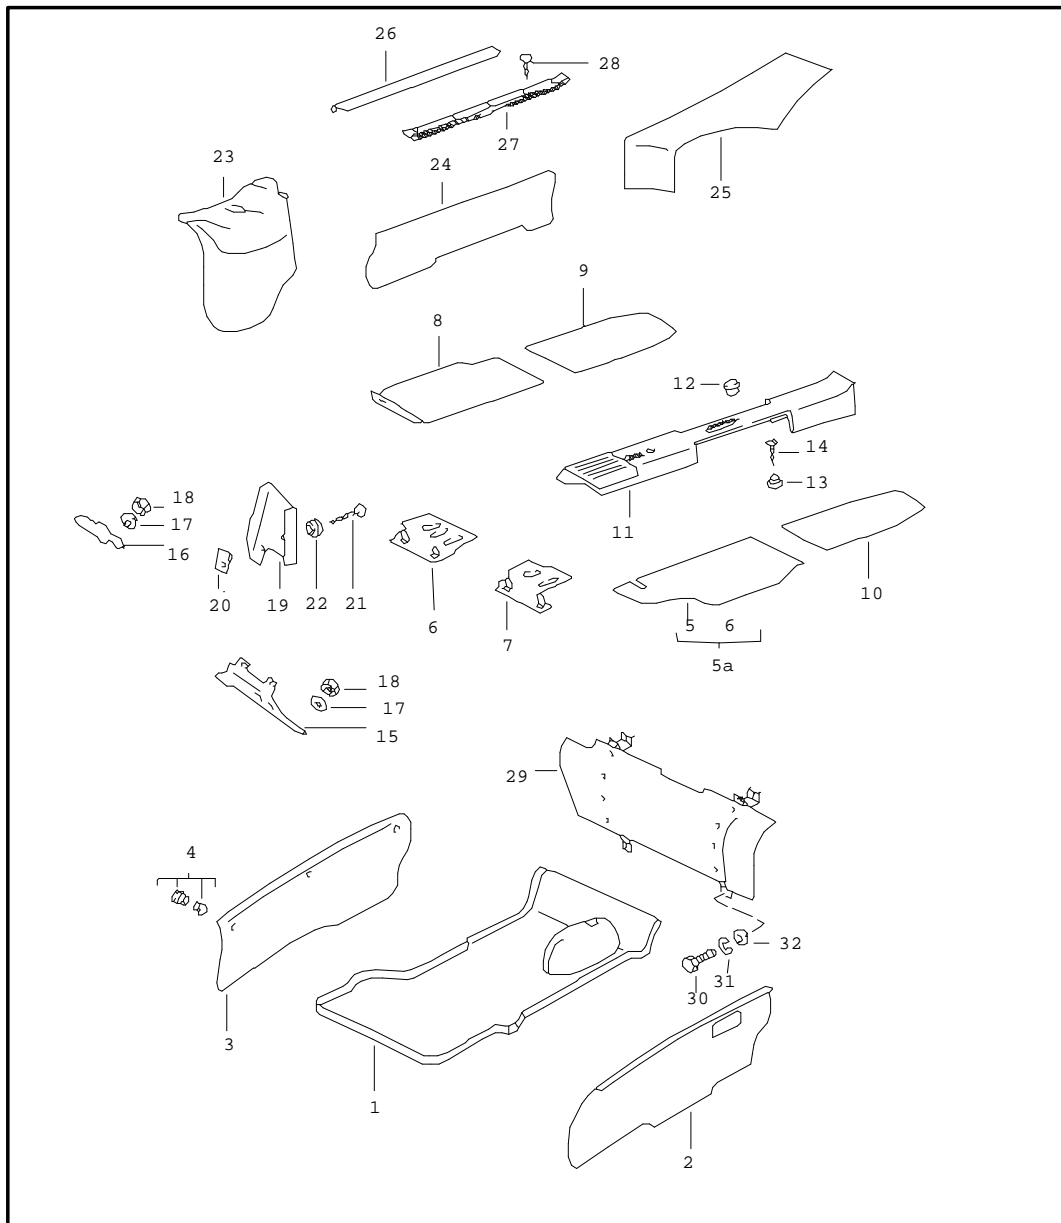

Model	Year	MG	SG	Illustration	Restrictions	Update	11:05	31.08.2004	PORSCHE	PET	PORSCHE
911	83	8	07	807-00		179					

Pos	Part Number	Name	Remarks	Qty	Model
		interior equipment front			
1	E 911 551 045 03	front-compartment carpet	/LL	1	
(1)	911 551 045 05	front-compartment carpet	/RL	1	
2	E 911 551 049 02	front trunk side wall	/L	1	
3	A 911 551 050 00	front trunk side wall	/R -79	1	
3	911 551 050 01	front trunk side wall	/R	1	
4	A 911 503 075 00	desk pad		6	
4	911 503 075 00	desk pad		6	
5	911 551 021 00	carpet velour pile	/LL/L -78	1	COUPE
	8AB	lobster			
	5AZ	cork			
	7AZ	black			
	20B	dark green			
	40A	brown			
	8AZ	light red			
	1AY	yellow			
5	911 551 021 00	carpet cut pile	/LL/L 79-	1	COUPE
	5AF	cork			
	70E	black			
	2AF	dark green			
	40E	brown			
	8AF	light red			
	1AF	yellow			
	30B	dark blue	80-		
	50B	beige	80-		
	20S	mint green	81-