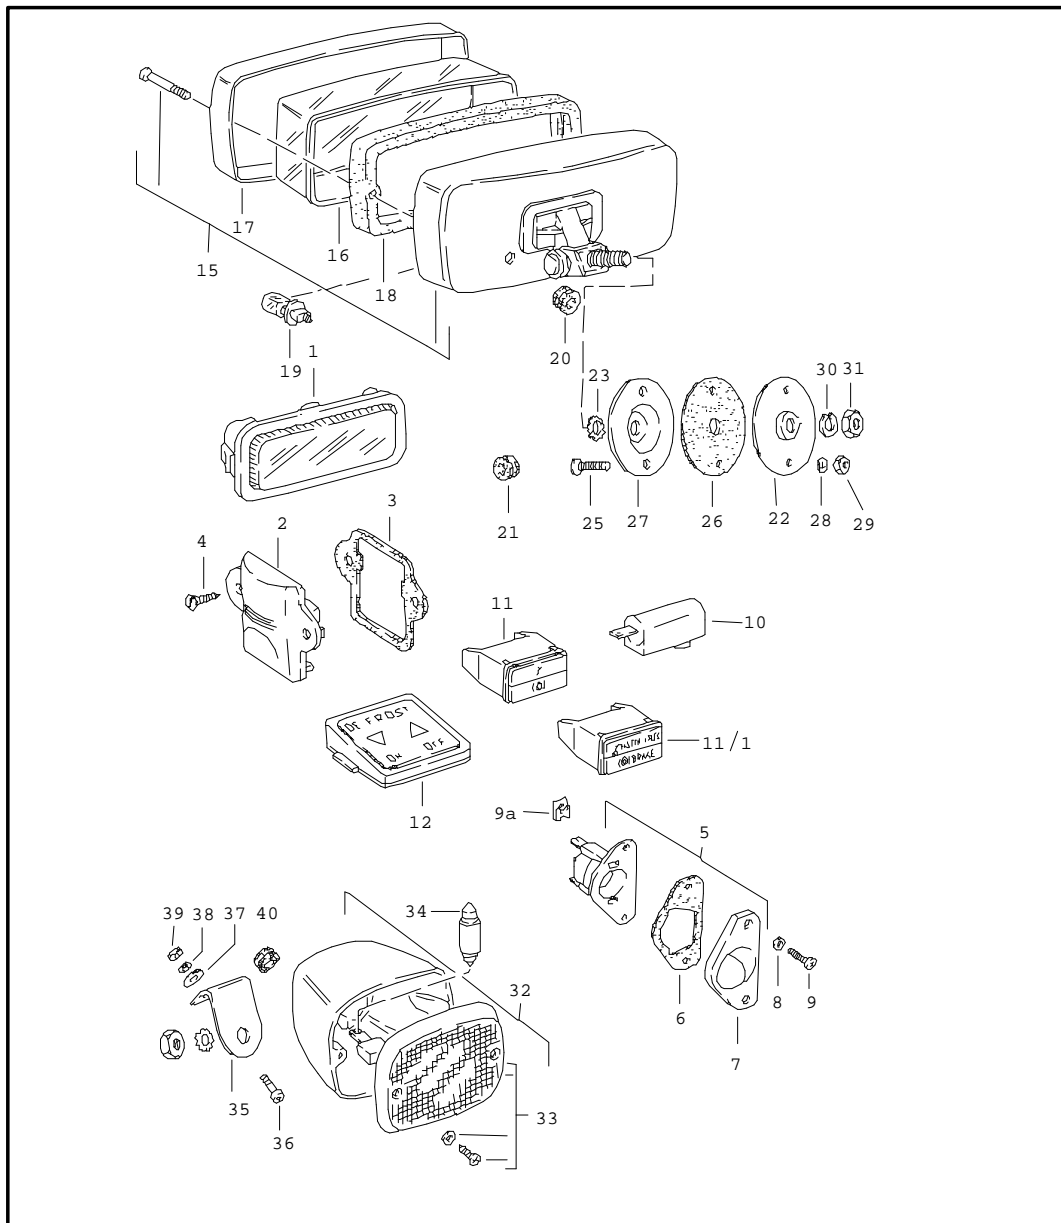

Model	Year	MG	SG	Illustration	Restrictions	Update	11:15	31.08.2004	PORSCHE	PET	PORSCHE
911	83	9	05	905-05		179					

Pos	Part Number	Name	Remarks	Qty	Model
		interior lights fog headlamp			
1	901 632 101 28	interior light		2	SC, COUPE
(1)	901 632 101 28	interior light		2	TURBO
(1)	911 632 102 00	light		1	TARGA
-	964 555 153 00	desk pad interior light 901.632.101.00		2	SC, COUPE
2	901 632 201 01	luggage boot lamp		1	
3	901 632 291 00	desk pad luggage boot lamp		1	
4	N 013 961 2	tapping screw B 3,9 X 13		2	
5	911 631 620 04	license plate light		2	
6	911 631 608 00	gasket license plate light		2	
7	911 631 606 00	lens		2	
8	911 631 604 00	sealing washer		4	
9	900 146 041 07	oval-head screw BM 3 X 15		4	
-	999 591 381 02	cable clamp		2	
10	911 632 904 00	ashtray light		1	
11	911 632 013 03	indicator light double seat belt brake	/LL	1	
11/1	E 911 632 013 05	indicator light double handbrake brake	/RL	1	
-	911 632 116 01	grommet for indicator light double		1