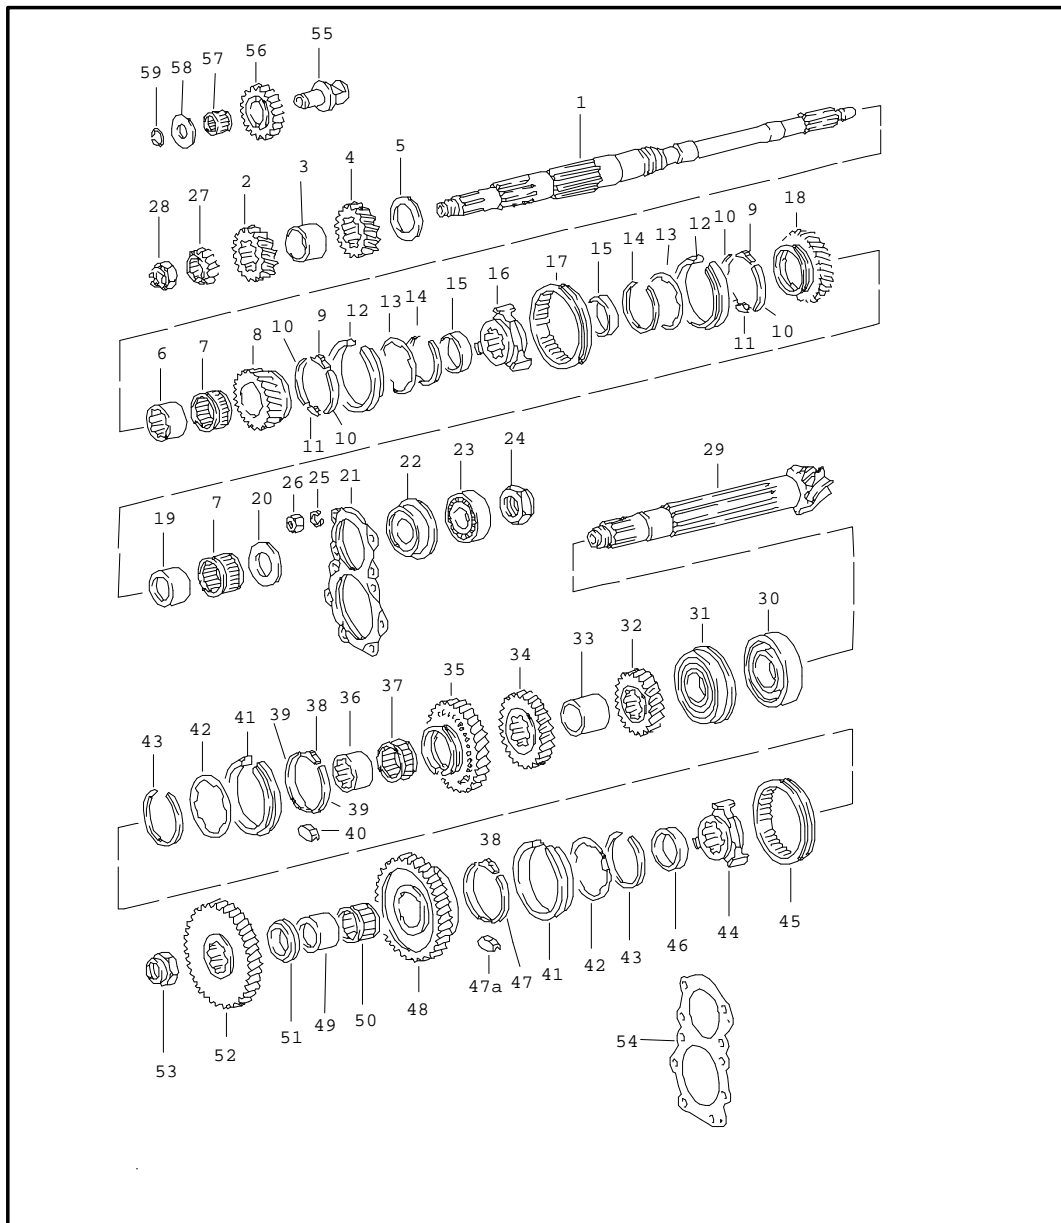

Model	Year	MG	SG	Illustration	Restrictions	Update	10:56	31.08.2004	PORSCHE	PET	PORSCHE
911	83	3	03	303-05		179					

Pos	Part Number	Name	Remarks	Qty	Model
		gears and shafts 4. speed transmission			G 930/34
		gear sets see group 3/03/00			
1	930 302 101 01	drive shaft		1	
2	-	fixed gear wheel 1. speed		1	
3	930 302 265 00	spacer sleeve		1	
4	-	fixed gear wheel 2. speed		1	
5	930 302 293 00	thrust washer		1	
6	930 302 263 00	bush 3. speed		1	
7	999 201 470 00	needle cage		2	
8	-	loose gear wheel 3. speed		1	
9	930 302 325 00	stone 3./4. speed		2	
10	A 911 302 316 00	brake band		4	
10	911 302 316 08	brake band 3./4 speed		4	
11	911 302 317 01	stop 3./4 speed		2	
12	930 302 303 00	synchroniser ring 3./4 speed		2	
13	930 302 311 00	lock washer		2	
14	930 302 313 01	snap ring		2