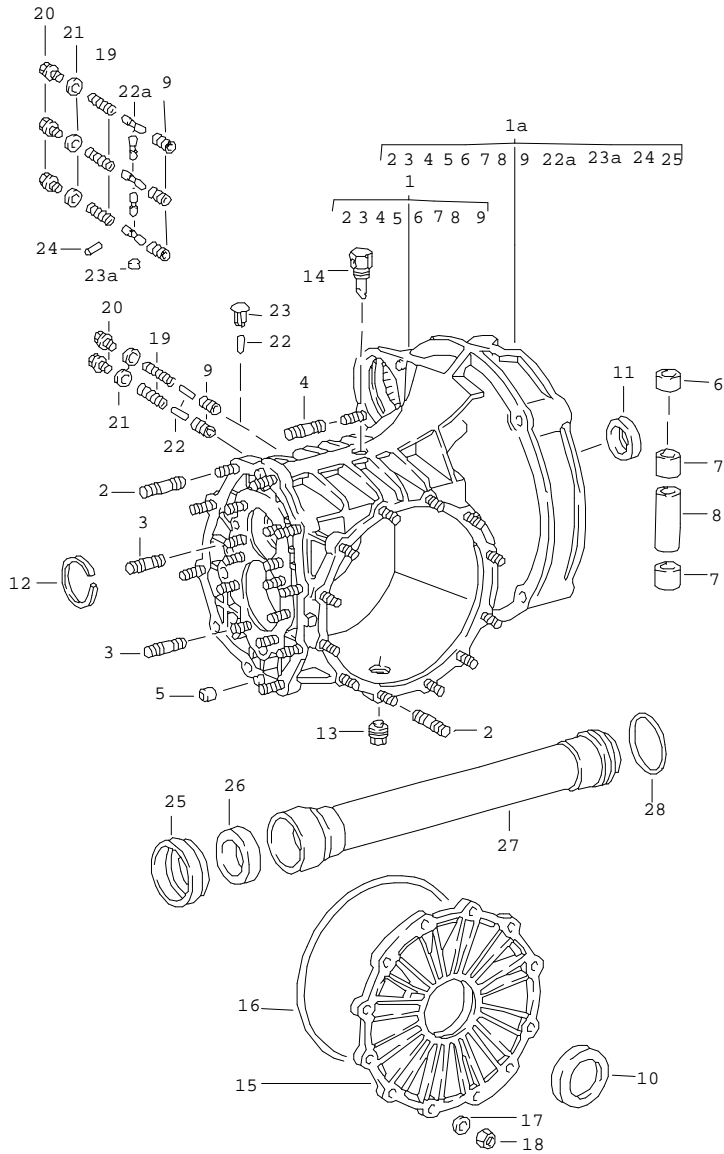

Model	Year	MG	SG	Illustration	Restrictions	Update	10:56	31.08.2004	PORSCHE	PET	PORSCHE
911	83	3	02	302-00		179					

Pos	Part Number	Name	Remarks	Qty	Model
-	> 915 300 010 61	replacement transmission transmission case		1	G 915/61
-	> 915 300 010 61	replacement transmission ready for installation 5. speed	-79	1	G 915/61
-	E 915 300 913 61	replacement transmission ready for installation limited-slip differential 5. speed	-79	1	G 915/61.12
-	> 915 300 010 62	replacement transmission ready for installation 5. speed	80-	1	G 915/62
-	E 915 300 913 62	replacement transmission ready for installation limited-slip differential 5. speed	80-	1	G 915/62.12
-	> 930 300 010 34	replacement transmission ready for installation 4. speed		1	G 930/34
-	E 930 300 010 35	replacement transmission ready for installation 4. speed	83-	1	G 930/35 (CH)
-	> 930 300 911 34	replacement transmission ready for installation limited-slip differential 4. speed		1	G 930/34.12
-	E 930 300 911 35	manual transmission ready for installation limited-slip differential 4. speed	83-	1	G 930/35.12 (CH)
1	915 301 901 04	transmission case		1	SC
1A	930 301 901 02	transmission case		1	TURBO
2	A 999 062 139 02	stud		16