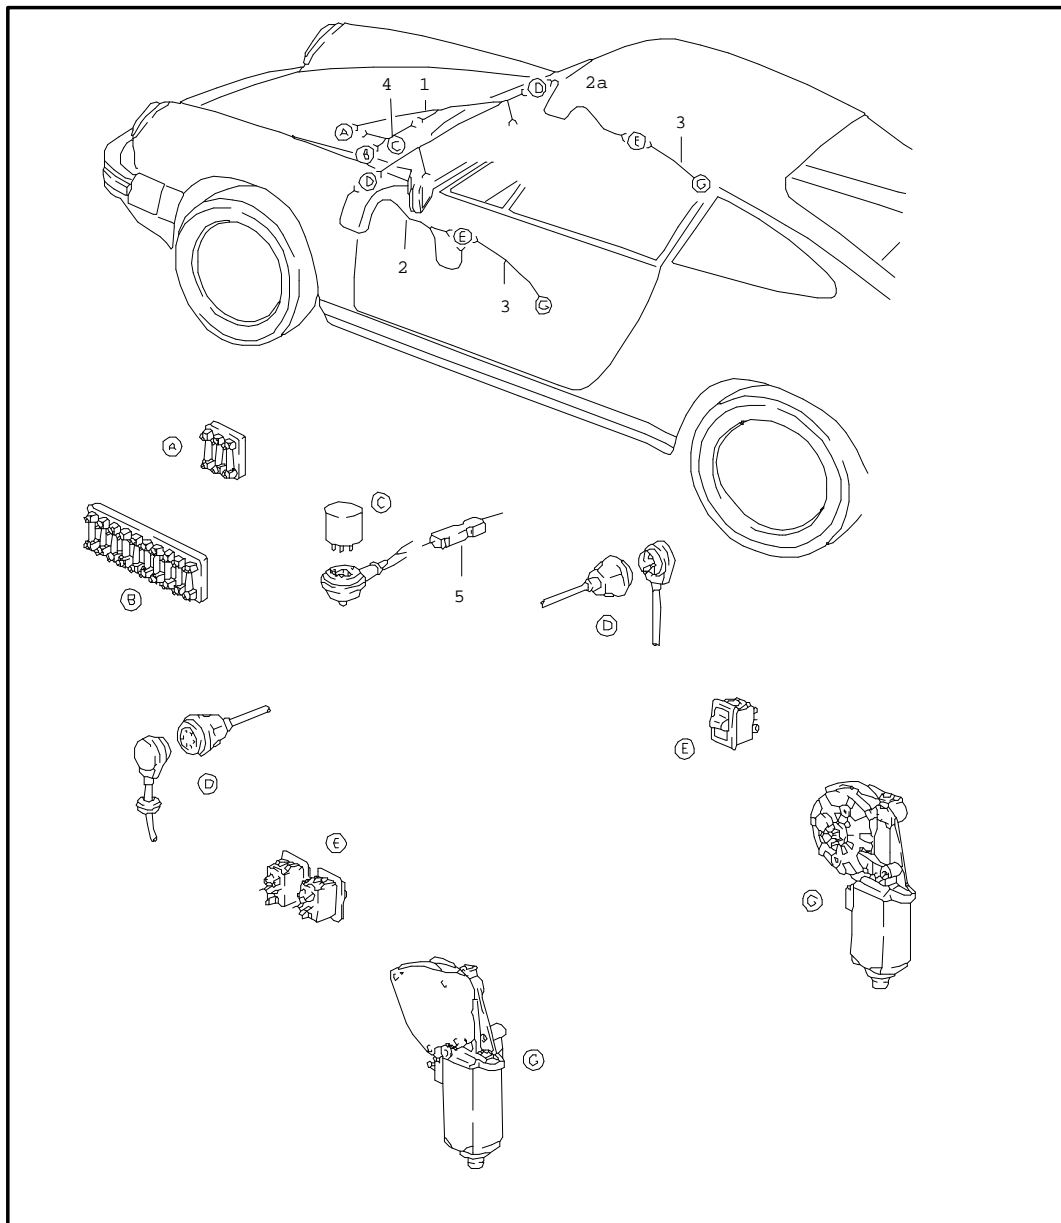

Model	Year	MG	SG	Illustration	Restrictions	Update	11:13	31.08.2004	PORSCHE	PET	PORSCHE
911	83	9	02	902-18		179					

Pos	Part Number	Name	Remarks	Qty	Model
		harnesses power window			
1	911 612 167 00	wiring harness		1	
2	911 612 104 01	wiring harness switch	/L	1	
2A	911 612 104 02	wiring harness switch	/R	1	
3	911 612 048 00	wiring harness switch electric motor		2	
4	E 911 612 147 00	wiring harness relay		1	
5	111 971 977	plug with guide		1	
- - - E N D - - -					