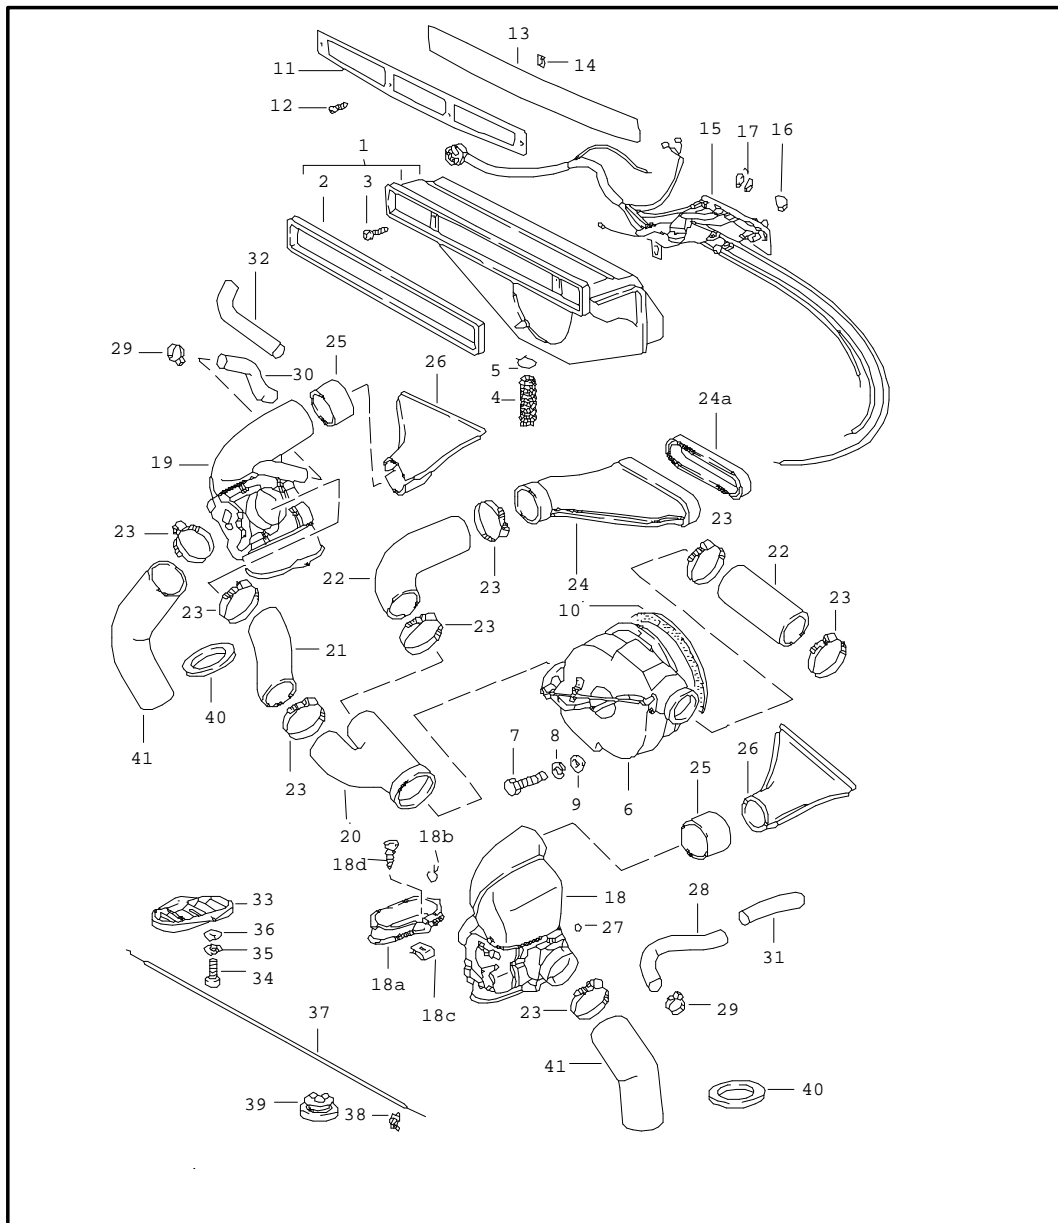

Model	Year	MG	SG	Illustration	Restrictions	Update	11:10	31.08.2004	PORSCHE	PET	PORSCHE
911	83	8	13	813-00		179					

Pos	Part Number	Name	Remarks	Qty	Model
		ventilation heating system 1			
1	A 911 571 031 00	fresh air inlet box	/LL	1	
(1)	911 571 041 01	fresh air inlet box order also: POS. 2, 6-10	/LL	1	
(1)	A 911 571 032 00	fresh air inlet box	/RL	1	
(1)	911 571 042 01	fresh air inlet box order also: POS. 2, 6-10	/RL	1	
2	901 571 325 32	sealing frame		1	
3	N 014 153 1	oval-head screw M 5 X 40		2	
4	911 571 224 00	water drain hose	/LL	1	
(4)	911 571 224 00	water drain hose		1	
5	999 512 145 02	hose clamp	/RL	1	
6	911 571 017 00	blower		1	
6	911 571 018 00	blower		1	M 559/573
-	911 571 905 00	housing front		1	
-	911 571 907 00	housing rear		1	
-	911 571 320 32	blower motor		1	
7	N 010 205 6	hexagon-head bolt M 5 X 10		2	
8	900 027 011 01	lock ring B 5		2	
9	900 025 003 02	washer 5,3		2	
10	901 571 922 00	sealing ring		1	
11	911 559 401 00	grille frame		1	
12	N 014 086 12	tapping screw B 3,5 X 13		4