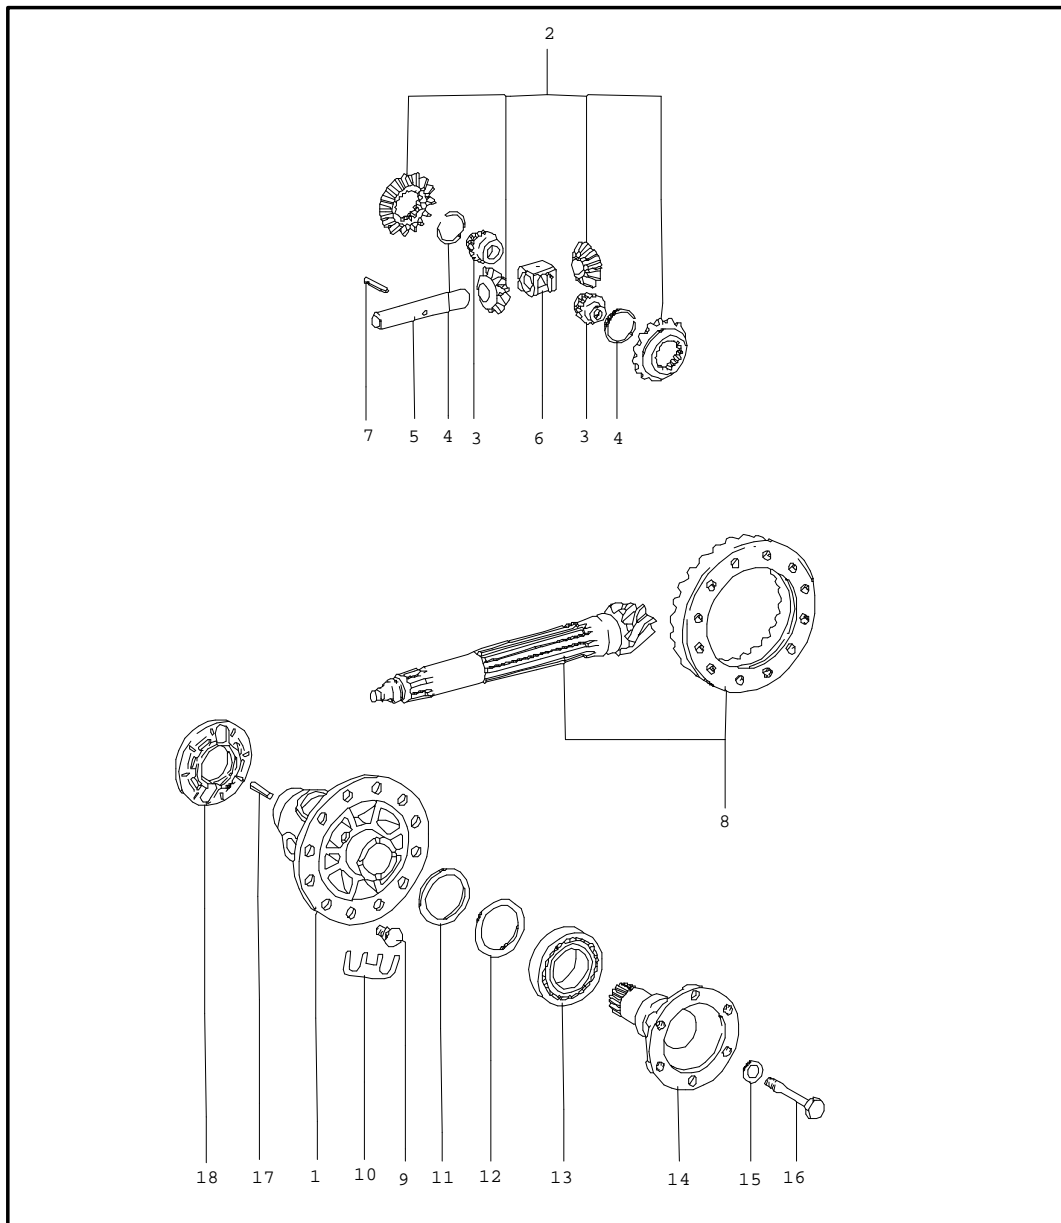

Model	Year	MG	SG	Illustration	Restrictions	Update	10:58	31.08.2004	PORSCHE	PET	PORSCHE
911	83	3	11	311-00		179					

Pos	Part Number	Name	Remarks	Qty	Model
		differential SPM			G 925/16
1	925 332 212 01	housing		1	
2	911 332 902 00	differential pinions 1 set		1	
3	911 332 206 01	threaded piece		2	
4	999 152 014 00	snap ring		2	
5	911 332 207 00	differential bolt		1	
6	911 332 208 00	armature		1	
7	900 308 005 00	roll pin		1	
8	925 302 911 11	ring gear and pinion shaft 8 : 27		1	
9	915 332 276 00	hexagon-head bolt		12	
10	901 332 285 01	tab washer		6	
11	915 332 265 00	adjusting ring 2,4 MM		X	
(11)	915 332 265 01	adjusting ring 2,5 MM		X	
(11)	915 332 265 02	adjusting ring 2,6 MM		X	
(11)	915 332 265 03	adjusting ring 2,7 MM		X	
(11)	915 332 265 04	adjusting ring 2,8 MM		X	
(11)	915 332 265 05	adjusting ring 2,9 MM		X	
(11)	915 332 265 06	adjusting ring 3,0 MM		X	
(11)	915 332 265 07	adjusting ring 3,1 MM		X	
(11)	915 332 265 08	adjusting ring 3,2 MM		X	
(11)	915 332 265 09	adjusting ring 3,3 MM		X