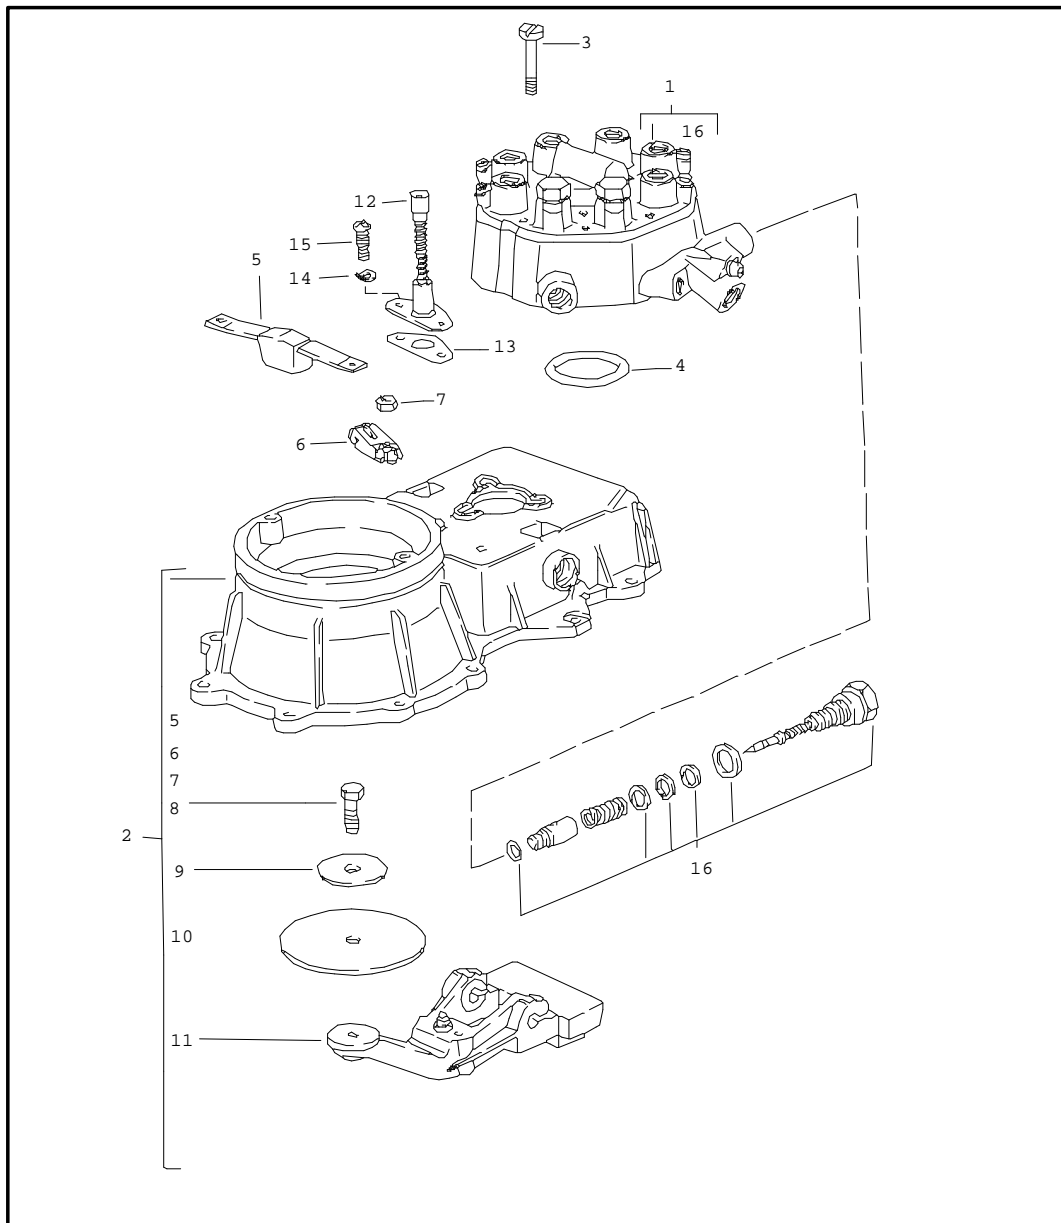

Model	Year	MG	SG	Illustration	Restrictions	Update	10:52	31.08.2004	PORSCHE	PET	PORSCHE
911	83	1	07	107-05		179					

Pos	Part Number	Name	Remarks	Qty	Model
		mixture control unit			TURBO
1	> 930 110 909 00	fuel distributor		1	
2	930 110 907 00	mass air flow		1	
3	900 146 045 02	oval-head screw AM 5 X 45		3	
4	911 110 936 01	gasket		1	
5	911 110 961 00	stop		1	
6	911 110 929 00	safety contact		1	
7	911 110 945 00	lock nut		1	
8	911 110 944 01	hexagon-head bolt		1	
9	911 110 960 00	support washer		1	
10	911 110 943 01	air flow sensor plate		1	
11	911 110 959 00	control lever		1	
12	930 110 910 02	adjusting key		1	
13	930 110 911 00	gasket		1	
14	N 012 005 3	lock ring B 5		2	
15	N 014 128 13	oval-head screw AM 5 X 8		2	
16	A 928 110 920 01	parts kit	-80	1	
16	928 110 920 01	parts kit		1	
- - - E N D - - -