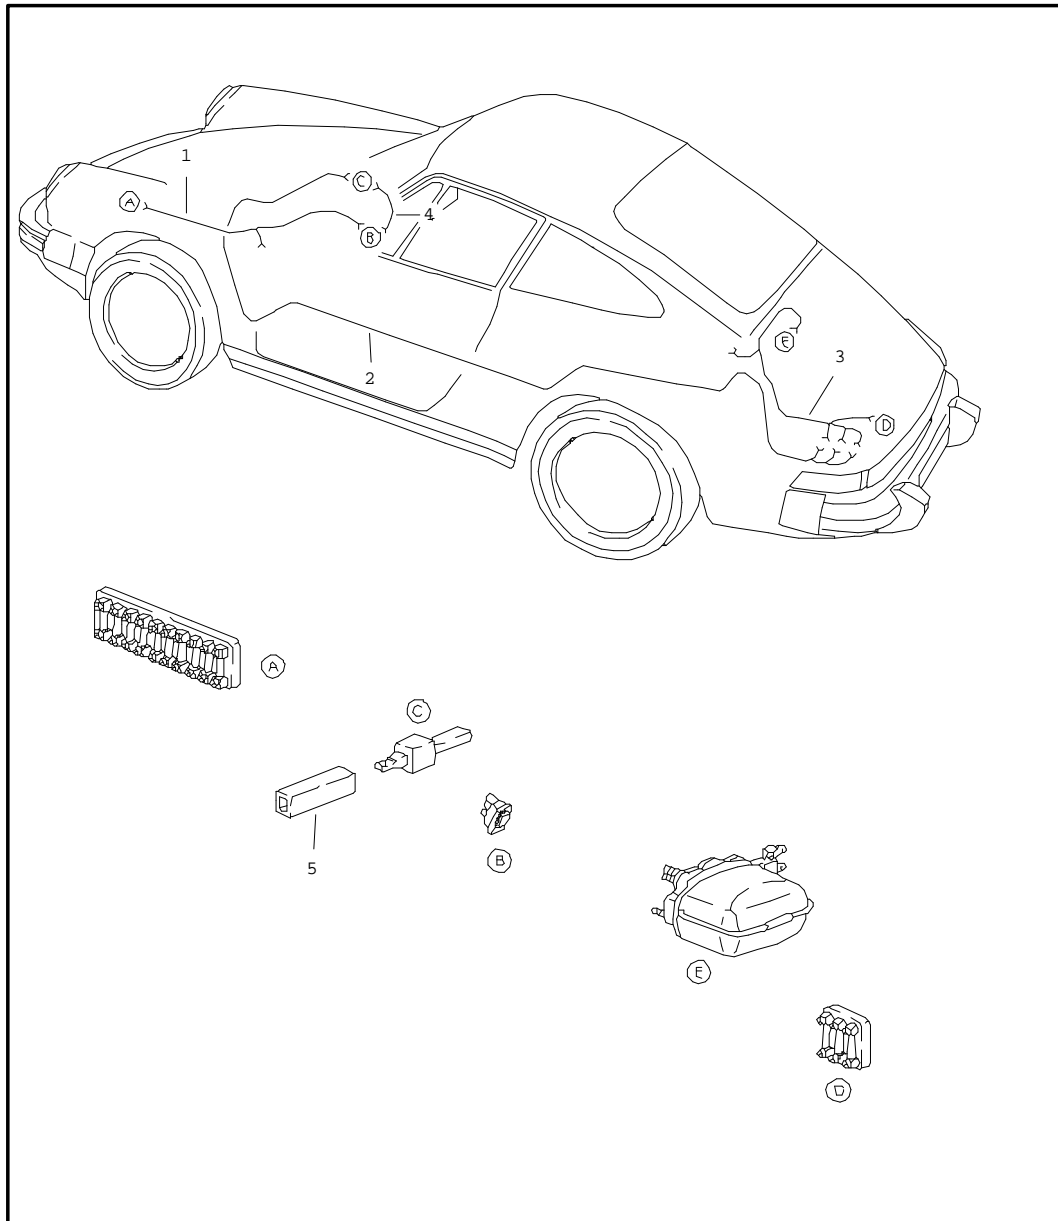

Model	Year	MG	SG	Illustration	Restrictions	Update	11:13	31.08.2004	PORSCHE	PET	PORSCHE
911	83	9	02	902-17		179					

Pos	Part Number	Name	Remarks	Qty	Model
		harnesses rear window wiper			
1	911 612 019 00	wiring harness switch fuse box	/LL	1	
1	911 612 099 00	wiring harness switch fuse box	/RL	1	
2	911 612 025 01	wiring harness tunnel	/LL	1	
2	911 612 063 01	wiring harness tunnel	/RL	1	
3	911 612 031 02	wiring harness fuse box electric motor		1	SC
(3)	911 612 031 01	wiring harness fuse box electric motor		1	TURBO
4	911 612 223 00	single line switch diode		1	
5	111 971 977	plug with guide		1	
		- - - E N D - - -