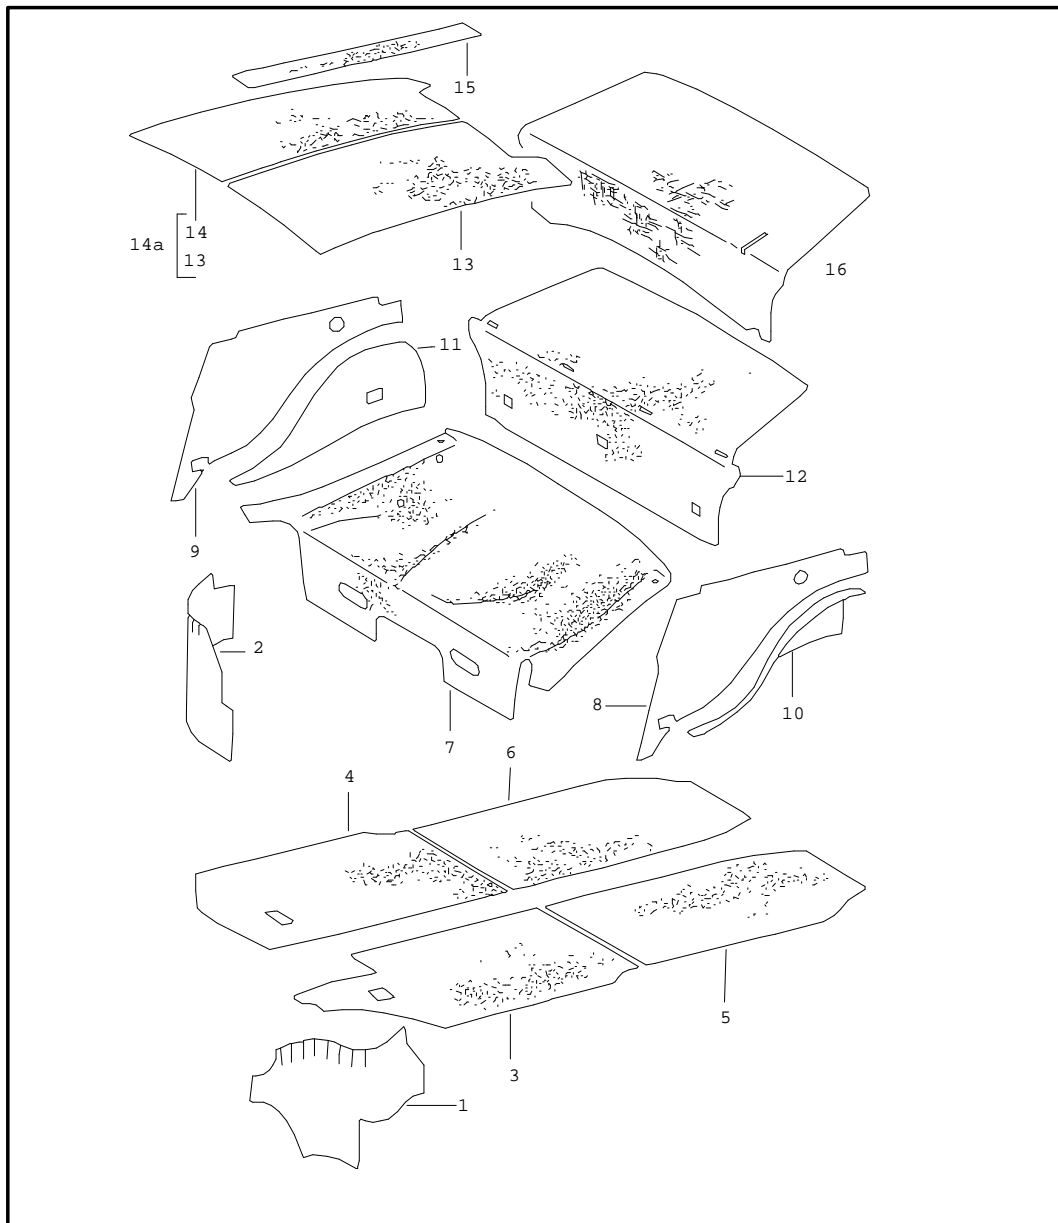

Model	Year	MG	SG	Illustration	Restrictions	Update	11:06	31.08.2004	PORSCHE	PET	PORSCHE
911	83	8	07	807-15		179					

Pos	Part Number	Name	Remarks	Qty	Model
		body sound proofing 1			
(1)	911 556 902 00	damping mat	/L	1	TARGA/CABRIO
1	911 556 902 00	damping mat	/L	1	COUPE
(2)	911 556 902 00	damping mat	/R	1	COUPE
2	911 556 902 00	damping mat wheel housing	/R	1	TARGA/CABRIO
3	911 556 902 00	damping mat	/LL/L	1	COUPE
(3)	911 556 902 00	damping mat	/LL/L	1	TARGA/CABRIO
(3)	911 556 902 00	damping mat floor	/RL/L	1	
4	911 556 902 00	damping mat	/LL/R	1	COUPE
(4)	911 556 902 00	damping mat	/LL/R	1	TARGA/CABRIO
(4)	911 556 902 00	damping mat floor	/RL/R	1	
5	911 556 902 00	damping mat floor	/L	1	
6	911 556 902 00	damping mat floor	/R	1	
(7)	930 556 233 02	damping mat seat well		1	
8	999 913 006 00	sound absorber	/L	1	COUPE
(8)	999 913 006 00	sound absorber wheel housing panel upper	/L	1	TARGA/CABRIO
9	999 913 006 00	sound absorber	/R	1	COUPE
(9)	999 913 006 00	sound absorber wheel housing panel upper	/R	1	TARGA/CABRIO
10	999 913 006 00	sound absorber	/L	1	COUPE
(10)	999 913 006 00	sound absorber wheel housing panel lower	/L	1	TARGA/CABRIO
11	999 913 006 00	sound absorber	/R	1	COUPE