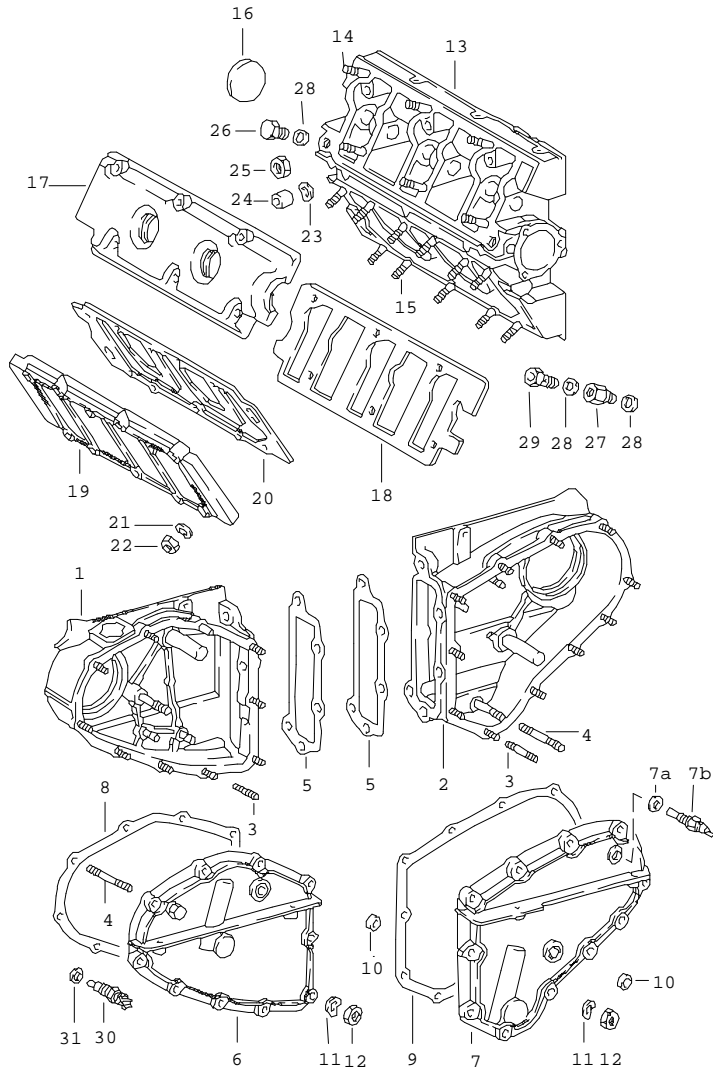

Model	Year	MG	SG	Illustration	Restrictions	Update	10:50	31.08.2004	PORSCHE	PET	PORSCHE
911	83	1	03	103-05		179					

Pos	Part Number	Name	Remarks	Qty	Model
		camshaft housing chain case			
1	930 105 061 02	chain case	/L	1	
2	930 105 062 01	chain case	/R	1	
3	999 062 102 02	stud BM 6 X 22		19	
-	999 062 046 02	stud BM 8 X 65		2	SC
-	999 062 052 02	stud BM 8 X 42		2	TURBO
4 A	999 062 255 02	stud BM 8 X 60	/L	1	
4	999 062 255 02	stud BM 8 X 60	/L	1	
4	999 062 041 02	stud BM 8 X 50	/R	1	
5 *	930 105 193 00	gasket		2	
6	930 105 063 01	cover M >> 63D 4069 M >> 64D 3716 M >> 63D 8154 M >> 67D 0711	/L	1	
6	930 105 063 08	cover M 63D 4070 >> M 64D 3717 >> M 63D 8155 >> M 67D 0712 >>	/L	1	
-	999 062 010 02	stud BM 8 X 35		1	SC
7 A	930 105 064 01	cover M >> 63D 4069 M >> 64D 3716 M >> 63D 8154 M >> 67D 0711	/R	1	
7	930 105 064 10	cover use also: M >> 63D 4069 M >> 64D 3716 M >> 63D 8154 M >> 67D 0711	/R	1