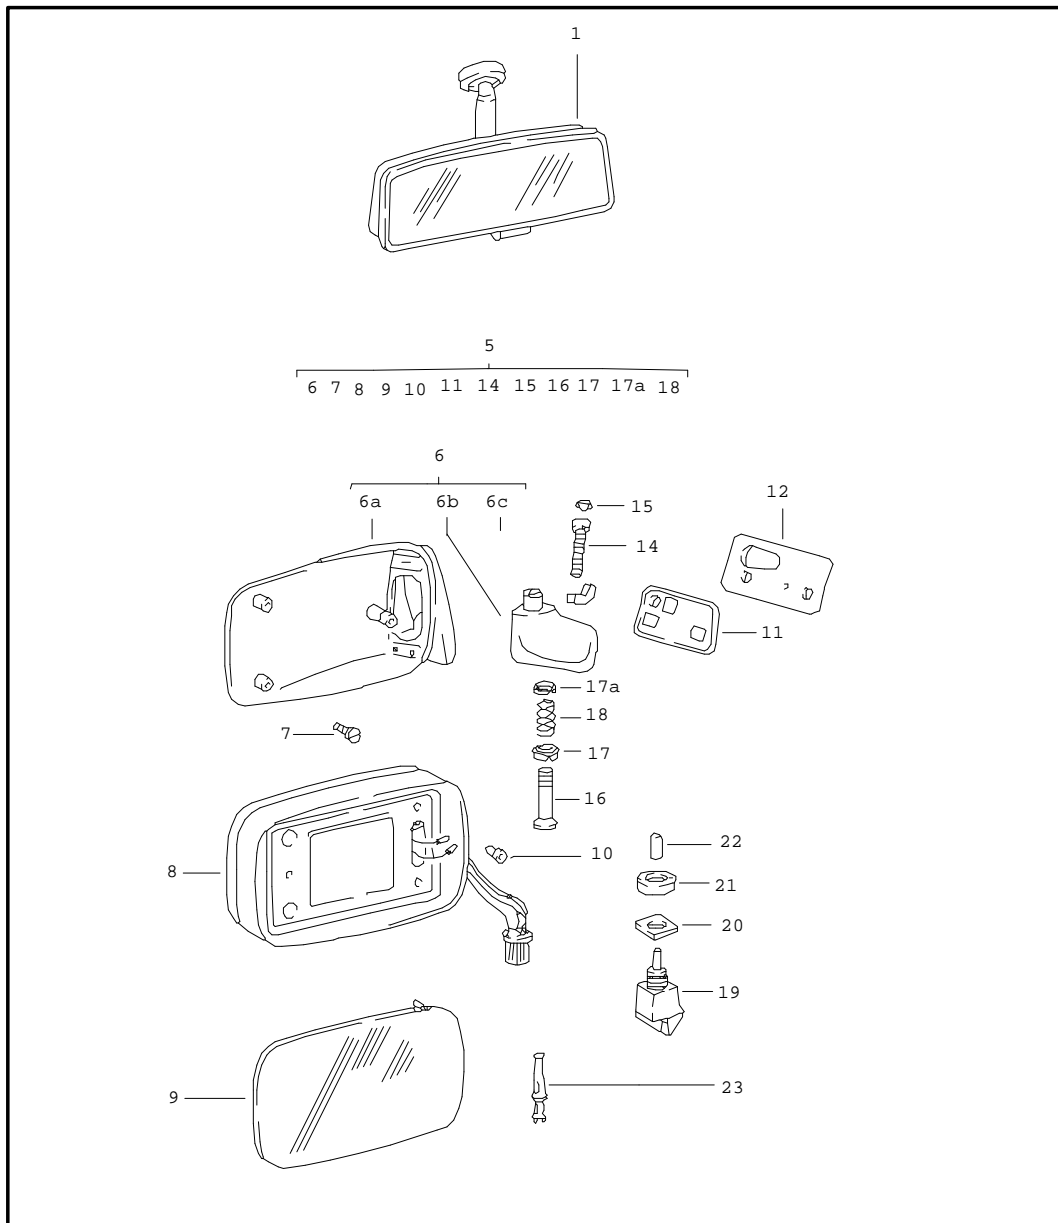

Model	Year	MG	SG	Illustration	Restrictions	Update	11:08	31.08.2004	PORSCHE	PET	PORSCHE
911	83	8	09	809-10		179					

Pos	Part Number	Name	Remarks	Qty	Model
1	477 857 511 A	rear-view mirror door mirror interior mirror		1	
	01C	black			
-	911 731 901 01	installation set door mirror for subsequent installat. order also:	/LL/R	1	
-	911 612 165 01	wiring harness		1	
-	911 612 164 03	wiring harness POS.9 see tpi NR.22		1	
5 A	911 731 927 00	door mirror plan	/LL/L	1	
5 A	911 731 928 00	door mirror plan	/LL/R	1	
5 A	911 731 929 00	door mirror convex	/LL/L	1	
5 A	911 731 930 00	door mirror convex	/LL/R	1	
5 A	911 731 931 00	door mirror plan	/RL/L	1	
5 A	911 731 932 00	door mirror plan	/RL/R	1	
5 A	911 731 933 00	door mirror convex	/RL/L	1	
(5)	-	see tpi NR.22			
(5)	911 731 927 01	repair kit door mirror	/LL/L	1	
(5)	911 731 928 01	repair kit door mirror	/LL/R	1	
(5)	911 731 931 01	repair kit door mirror	/RL/L	1	
(5)	911 731 932 01	repair kit	/RL/R	1