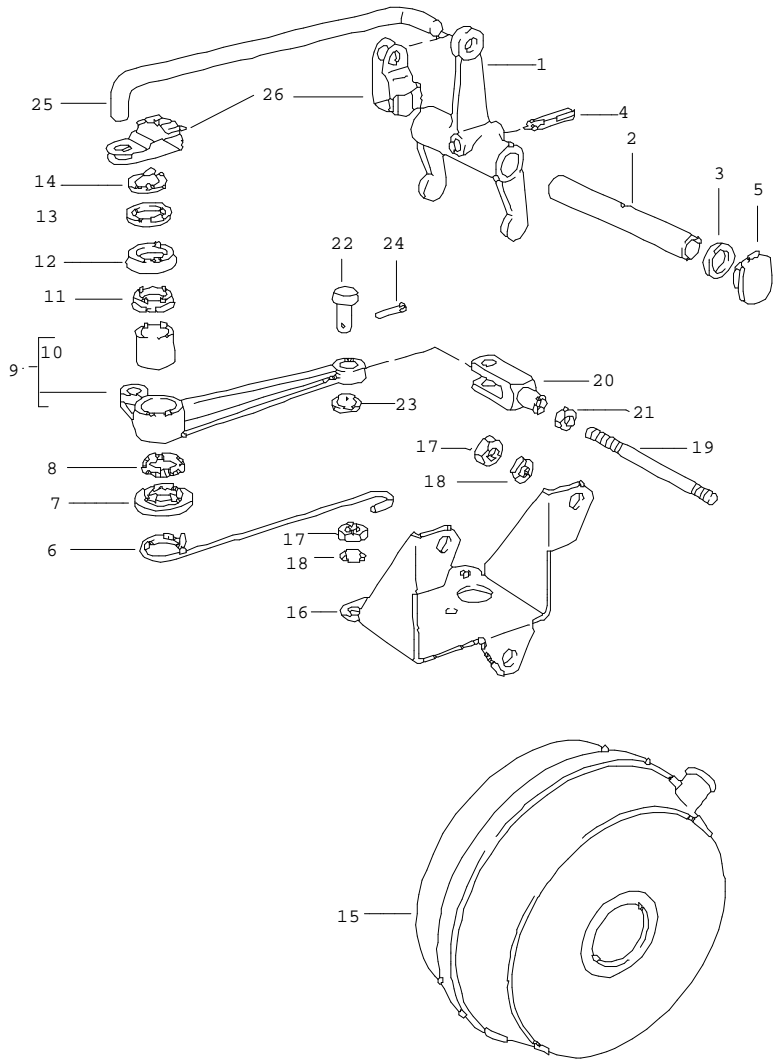

Model	Year	MG	SG	Illustration	Restrictions	Update	10:57	31.08.2004	PORSCHE	PET	PORSCHE
911	83	3	07	307-00		179					

Pos	Part Number	Name	Remarks	Qty	Model
		clutch release SPM			G 925/16
1	905 116 711 01	clutch release lever		1	
2	E 905 116 709 00	clutch lever shaft		1	
3	E 905 116 712 00	spacer ring		2	
4	A 900 095 013 00	tensioning sleeve		1	
4	900 095 013 00	tensioning sleeve 4 X 20		1	
5	905 116 713 00	cap		2	
6	905 116 714 00	spring		1	
7	E 905 116 708 00	washer		1	
8	A 999 701 169 40	o-ring		1	
8	999 701 169 40	o-ring		1	
9	914 116 071 15	intermediate shift lever		1	
10	905 116 701 01	bush		1	
11	E 905 116 719 01	spacer		1	
12	999 704 019 50	sleeve T 25-1		1	
13	900 234 006 02	shim 15 X 22 X 1		1	
14	A N 012 415 1	circlip		1	
14	N 012 415 1	circlip 15 X 1		1	
15	PCG 116 721 05	servo-motor 135 X 80		1	
16	925 116 715 00	servo-motor support		1	
17	900 076 025 02	hexagon nut M 8		6	
18	900 027 015 02	lock ring A 8		6	
19	914 116 716 15	pull rod		1