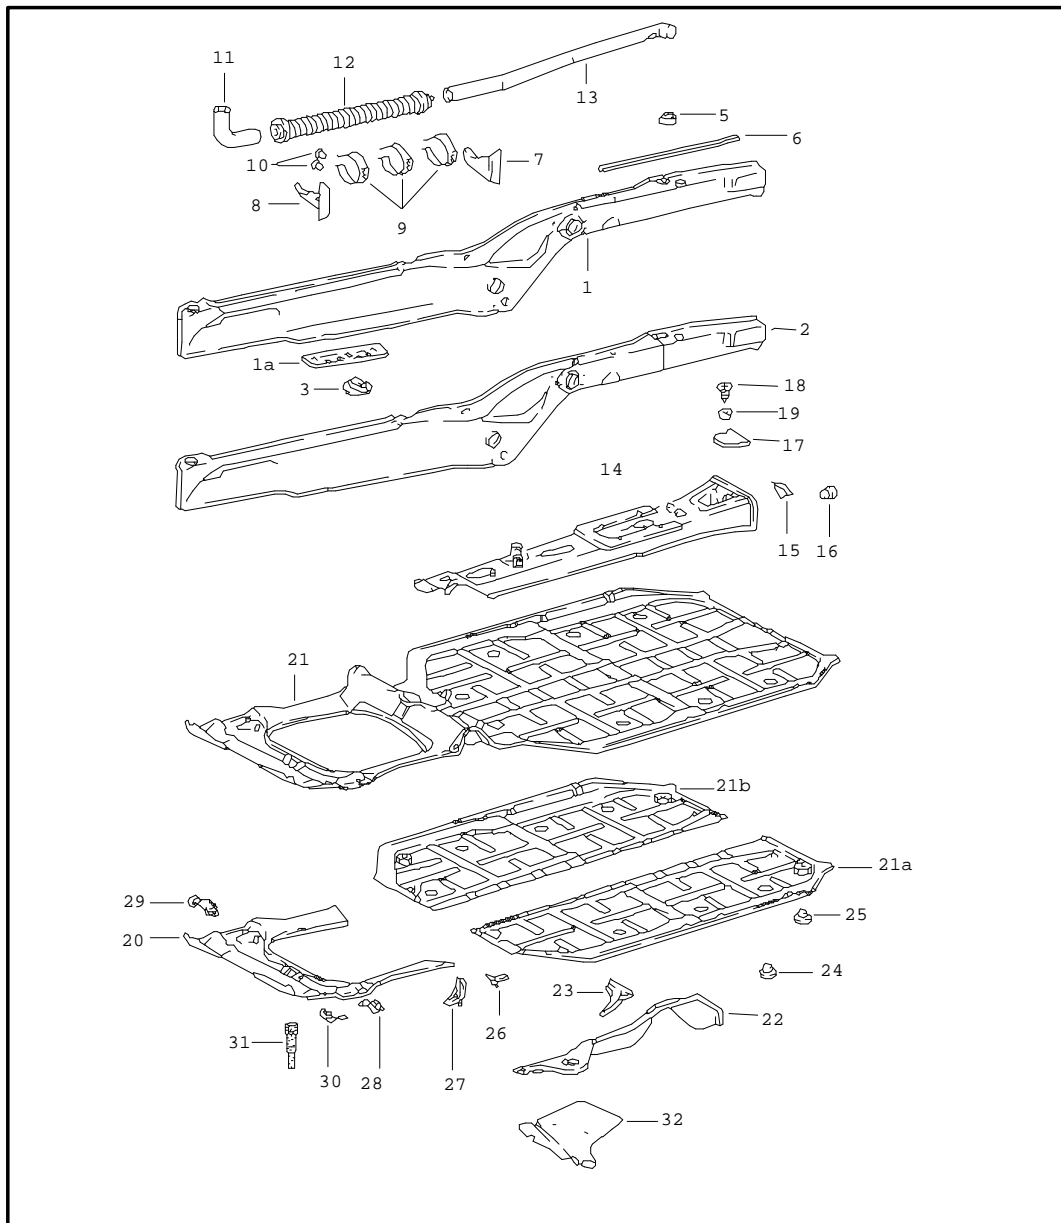

Model	Year	MG	SG	Illustration	Restrictions	Update	11:02	31.08.2004	PORSCHE	PET	PORSCHE
911	83	8	01	801-10		179					

Pos	Part Number	Name	Remarks	Qty	Model
		frame centre			
1	A 911 501 962 26	side member inner	/R	1	COUPE
(1)	A 911 501 962 46	side member	/R	1	TARGA
(1)	901 501 962 43	side member inner	/R	1	
(1)	A 911 501 961 25	side member inner	/L	1	COUPE
(1)	A 911 501 961 45	side member	/L	1	TARGA/
(1)	901 501 961 43	side member inner	/L	1	
1A	A 911 501 266 00	seat rail support	/R	1	
1A	911 501 268 02	seat rail support outer	/R	1	
(1A)	A 911 501 265 00	seat rail support	/L	1	
(1A)	911 501 267 02	seat rail support outer	/L	1	
2	911 501 962 03	side member inner sub-part	/R	1	
(2)	A 911 501 961 03	side member	/L	1	
(2)	911 501 961 05	side member inner sub-part	/L	1	
3	111 801 177	rubber valve		3	
5	901 501 117 20	plate		2	
6	901 501 796 20	rail	/R	1	SC
(6)	930 501 792 00	rail	/R	1	TURBO
(6)	901 501 795 20	rail	/L	1	SC
(6)	930 501 791 00	rail	/L	1	TURBO
7	901 501 263 20	bracket		2	
8	901 501 264 20	bracket		2