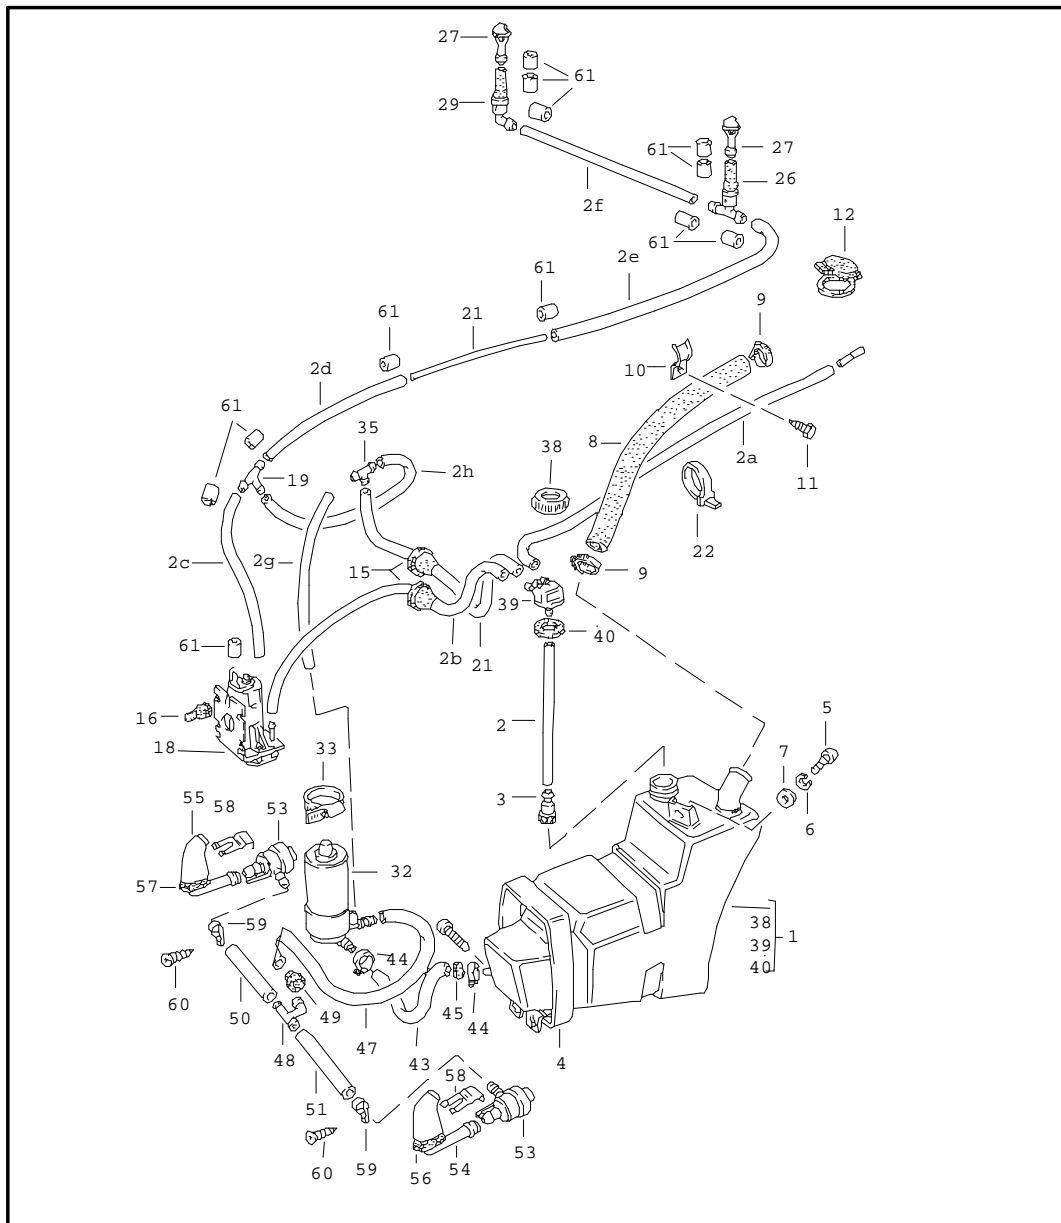

Model	Year	MG	SG	Illustration	Restrictions	Update	11:15	31.08.2004	PORSCHE	PET	PORSCHE
911	83	9	04	904-15		179					

Pos	Part Number	Name	Remarks	Qty	Model
		windscreen washer system headlight washer system	-79		
1	911 628 075 08	water reservoir		1	
-	N 020 301 1	hose PVC 4 X 6		X	
2	-	300 MM		1	
2A	-	800 MM		1	
2B	-	650 MM		1	
2C	-	150 MM		1	
2D	-	360 MM		1	
2E	-	360 MM		1	
2F	-	900 MM		1	
2G	-	510 MM		1	
(2G)	-	320 MM for cars with air conditioner		1	
2H	-	100 MM		1	
2I	-	530 MM		1	
3	911 628 749 00	t-piece water reservoir		1	
4	911 628 081 00	restraining strap		1	
5	N 010 217 9	hexagon-head bolt M 6 X 20		1	
6	N 012 007 2	lock ring A 6		1	
7	900 151 003 02	washer A 6,4		1	
8	911 628 236 00	filling hose 25 X 32 X 710		1	
9	999 512 356 02	hose clamp		2	
10	911 573 145 00	clamp		1