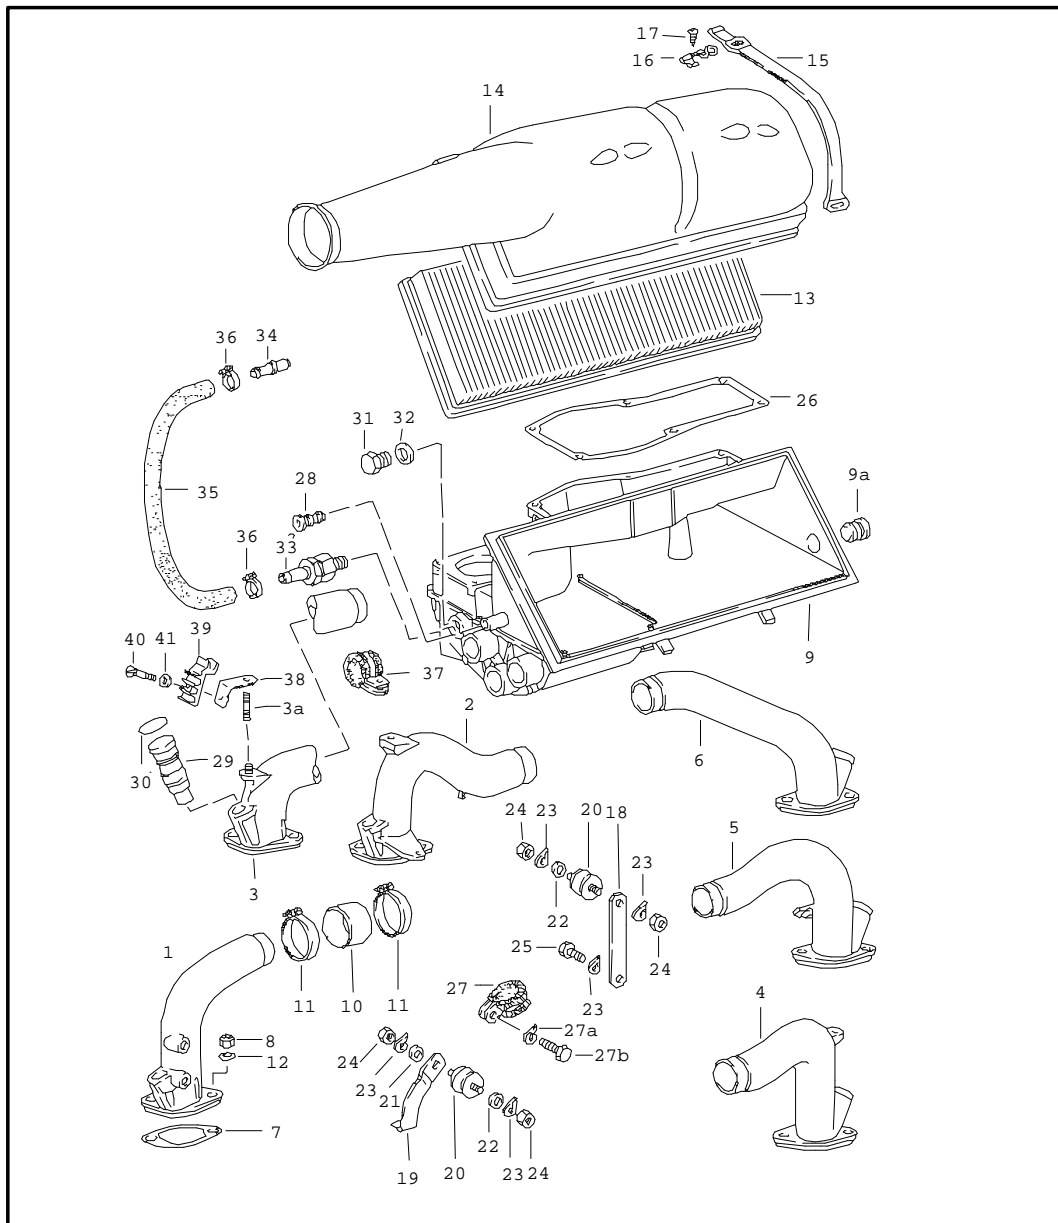

Model	Year	MG	SG	Illustration	Restrictions	Update	10:51	31.08.2004	PORSCHE	PET	PORSCHE
911	83	1	06	106-00		179					

Pos	Part Number	Name	Remarks	Qty	Model
		air cleaner			911 SC
1	911 110 420 06	intake pipe cylinder 1		1	
2	911 110 470 06	intake pipe cylinder 2		1	
3	911 110 480 06	intake pipe cyl. 3		1	
3A	999 062 006 02	stud BM 8 X 20		2	
4	911 110 440 06	intake pipe cyl. 4		1	
5	911 110 450 06	intake pipe cylinder 5		1	
6	911 110 490 06	intake pipe cyl. 6	-79	1	
6	911 110 420 06	intake pipe cyl. 6	80-	1	
7	* 930 110 197 12	gasket		6	
8	E 999 084 601 02	lock nut M 8		12	
9	A 911 110 106 13	housing	-80	1	
9	911 110 906 00	housing		1	
9	A 911 110 106 19	housing	81-	1	
9	911 110 906 00	housing		1	
9A	930 110 299 00	plug		1	
10	928 110 158 01	rubber sleeve		6	
11	999 512 230 02	hose clamp S 51/9		12	
12	A 900 025 007 02	washer		12	
12	900 025 007 02	washer A 8,4		12	
13	911 110 185 02	filter element		1	
14	E 930 110 184 00	cover		1