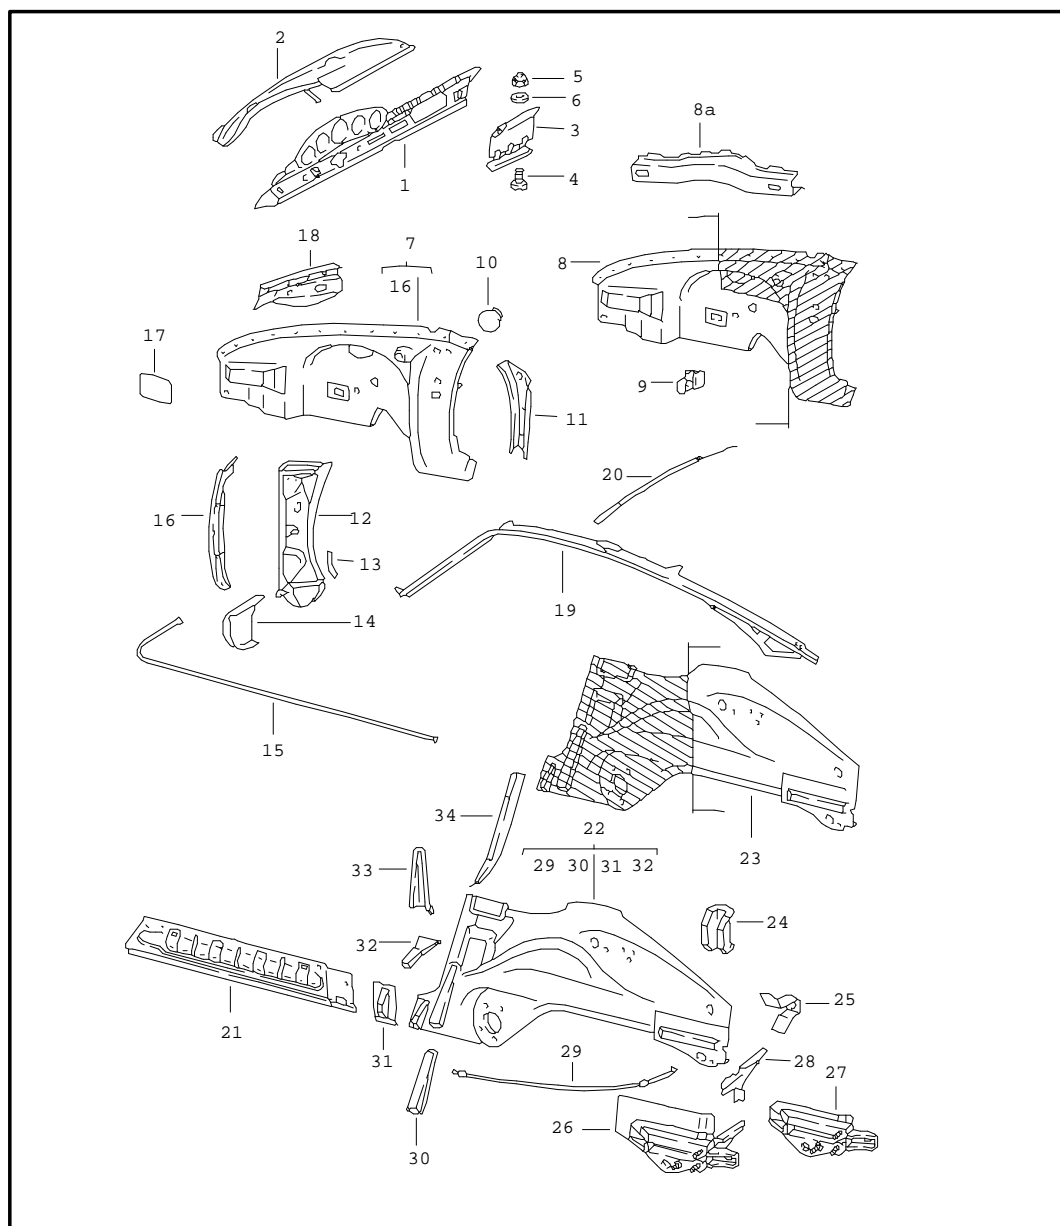

Model	Year	MG	SG	Illustration	Restrictions	Update	11:02	31.08.2004	PORSCHE	PET	PORSCHE
911	83	8	01	801-20		179					

Pos	Part Number	Name	Remarks	Qty	Model
		interior panelling			
1	911 502 021 02	dashboard lower part	/LL	1	
(1)	911 502 022 34	dashboard lower part	/RL	1	
2 A	911 502 025 40	dashboard	/LL	1	
2	901 502 023 44	dashboard upper part	/LL	1	
(2) A	911 502 026 40	dashboard	/RL	1	
(2)	901 502 024 26	dashboard upper part	/RL	1	
3 A	911 552 010 02	glove box cover		1	
3	911 552 010 04	glove box cover		1	
4	900 146 003 02	oval-head screw AM 5 X 10		2	
5 A	N 021 196 1	lock nut		4	
5	N 021 196 1	lock nut M 5		4	
6 A	900 025 003 02	washer		4	
6	900 025 003 02	washer 5,3		4	
7	911 501 967 00	wheel housing	/L	1	
(7)	911 501 968 00	wheel housing	/R	1	
8 A	911 501 995 02	wheel housing	/L	1	
8	911 501 967 02	wheel housing	/L	1	
(8) A	911 501 996 02	wheel housing	/R	1	
(8)	911 501 968 02	wheel housing without POS. 12,16,18 see group 8/01/05 POS. 19	/R	1	
9	901 501 419 00	plate brake hose		2