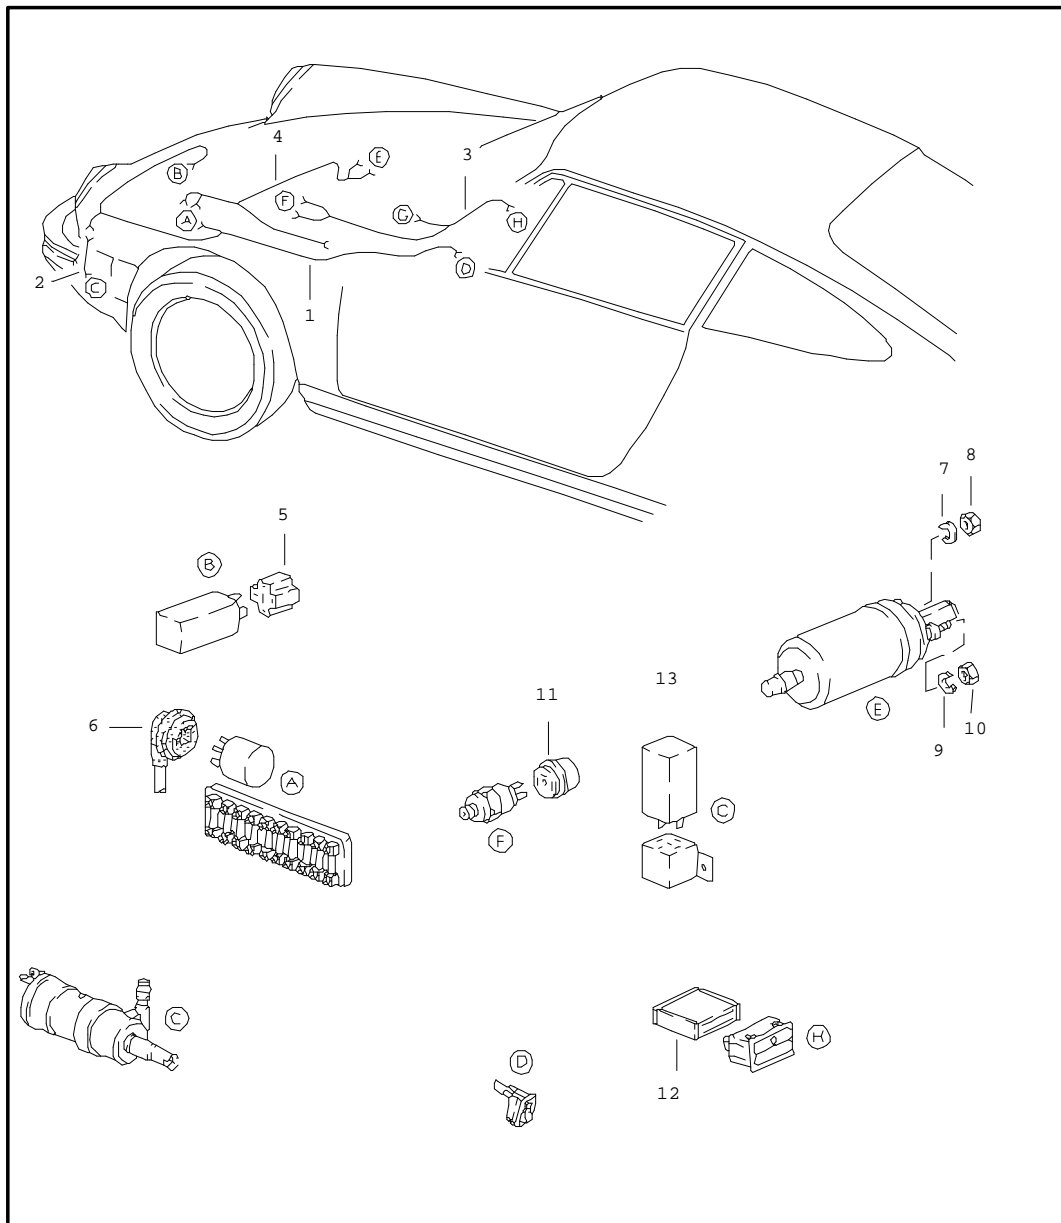

Model	Year	MG	SG	Illustration	Restrictions	Update	11:14	31.08.2004	PORSCHE	PET	PORSCHE
911	83	9	02	902-19		179					

Pos	Part Number	Name	Remarks	Qty	Model
		harnesses headlight washer system warning light fuel pump			
1	911 612 076 00	wiring harness headlight washer system	-79	1	
(1)	911 612 076 01	wiring harness headlight washer system	80-	1	
2	911 612 179 01	wiring harness pump headlight washer system		1	
3	911 612 041 09	wiring harness warning light brake	/RL	1	
3	911 612 041 10	wiring harness warning light brake	/LL	1	
-	911 612 170 01	wiring harness warning light brake fluid		1	
-	911 612 015 00	wiring harness warning light bridge		1	(J)
4	911 612 072 14	wiring harness fuel pump		1	SC
(4)	930 612 072 02	wiring harness fuel pump		1	TURBO
(4)	930 612 072 03	wiring harness fuel pump rear		1	TURBO
5	803 971 835 A	terminal sleeve housing		1	
6	901 612 333 00	socket standard type relay		1	
7	900 027 011 01	lock ring B 4		1	
8	N 011 004 6	hexagon nut M 4		1	
9	N 012 005 3	lock ring B 5		1