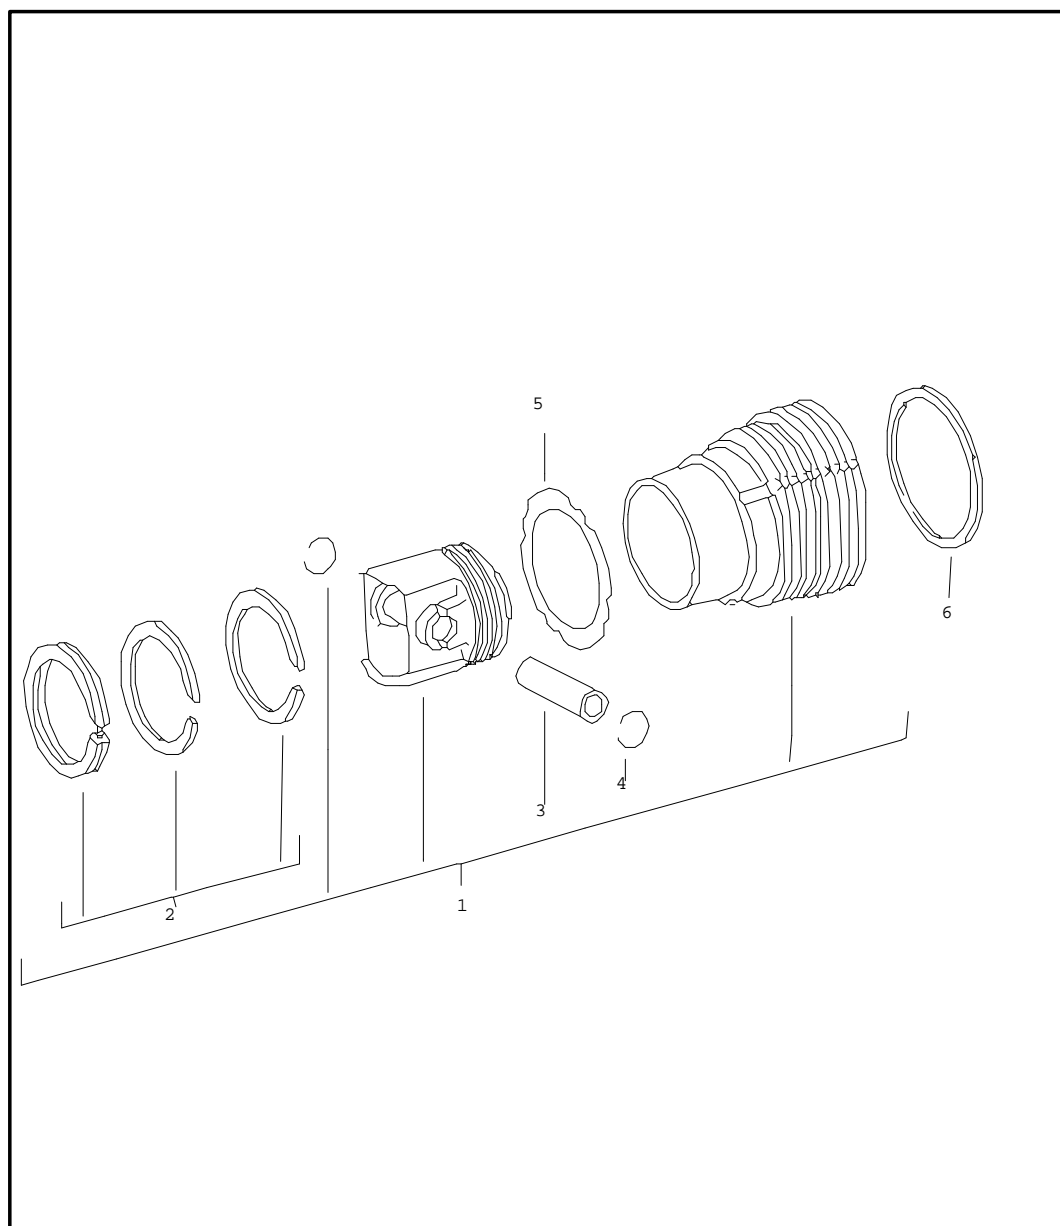

Model	Year	MG	SG	Illustration	Restrictions	Update	10:50	31.08.2004	PORSCHE	PET	PORSCHE
911	83	1	02	102-05		179					

Pos	Part Number	Name	Remarks	Qty	Model
		cylinder with pistons see technical information GR.1 NR. 30 - mahle - group 5			
1	E 930 103 962 03	cylinder with pistons number plate -- / - 660-668 G	-80	6	SC
1	930 103 983 05	cylinder with pistons number plate -- / - 668-676 G	81-	6	SC
1	930 103 962 04	cylinder with pistons number plate + / ++ 668-676 G	-80	6	SC
1	930 103 983 04	cylinder with pistons number plate + / ++ 676-684 G	81-	6	SC
1	930 103 969 03	cylinder with pistons number plate -- / - 616-624 G		6	TURBO
1	930 103 969 04	cylinder with pistons number plate + / ++ 624-632 G - mahle - group 6		6	TURBO
1	930 103 962 05	cylinder with pistons number plate -- / - 660-668 G	-80	6	SC
1	930 103 983 05	cylinder with pistons number plate -- / - 668-676 G	81-	6	SC
1	E 930 103 962 06	cylinder with pistons number plate + / ++ 668-676 G	-80	6	SC