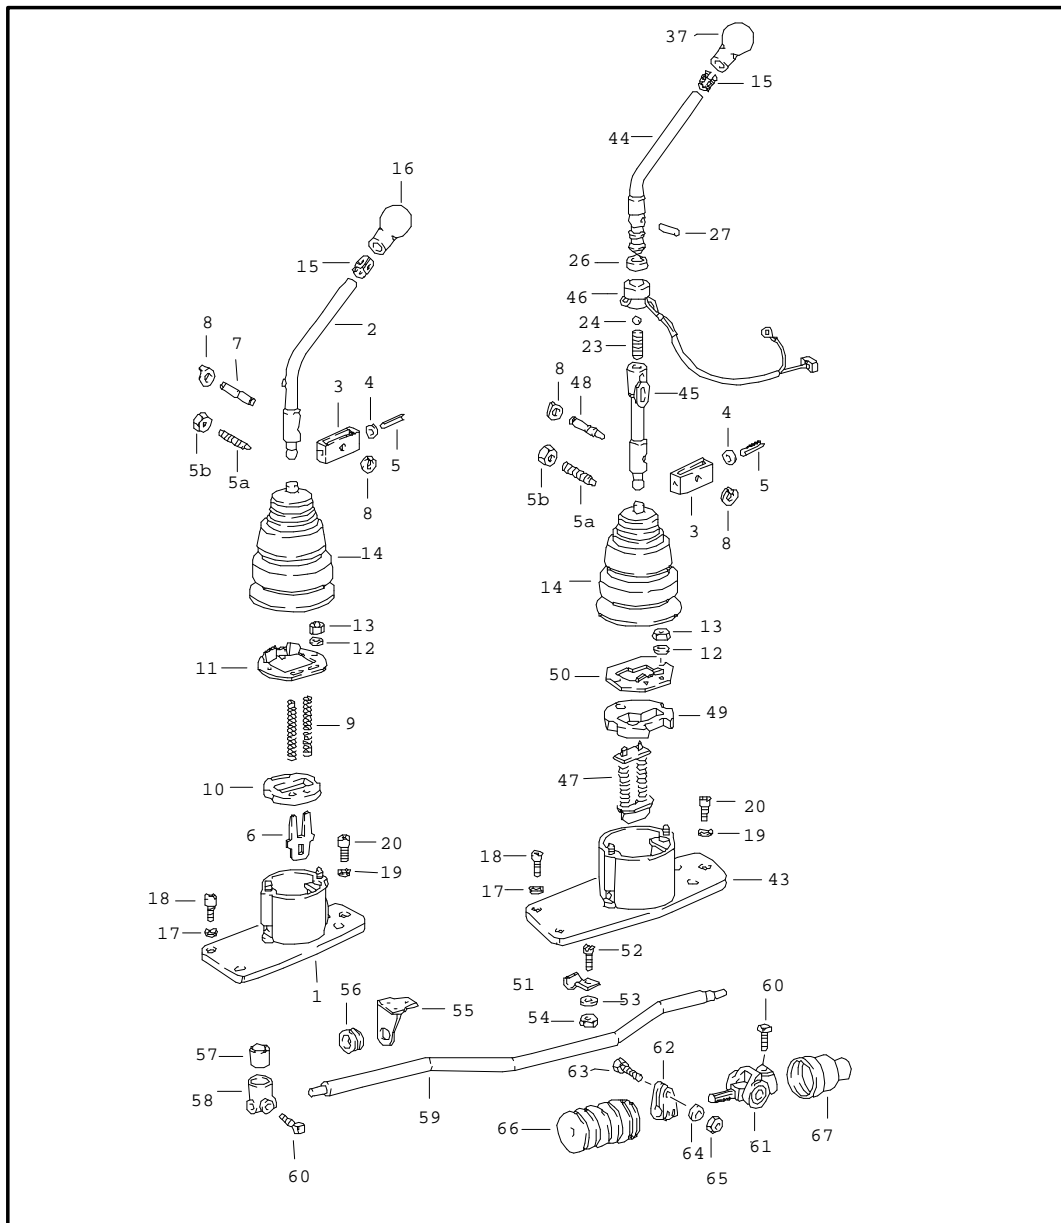

Model	Year	MG	SG	Illustration	Restrictions	Update	11:00	31.08.2004	PORSCHE	PET	PORSCHE
911	83	7	01	701-00		179					

Pos	Part Number	Name	Remarks	Qty	Model
		transmission control			
1	911 424 019 06	gearshift bracket		1	
2	911 424 017 07	gearshift lever		1	SC
(2)	E 930 424 017 00	gearshift lever		1	TURBO
3	E 911 424 124 02	shift-lever bearing		1	SC
(3)	930 424 071 00	fork		1	TURBO
-	930 424 125 00	leaf spring		1	TURBO
-	900 234 041 01	shim 10 X 16 X 1,3		1	TURBO
-	900 116 007 01	lock washer 8		1	TURBO
4	900 025 007 02	washer A 8,4		1	SC
4	911 424 187 01	shim 0,2 MM		1	TURBO
5	900 197 035 01	tensioning sleeve 8 X 28		1	
5A	911 424 335 00	threaded pin		1	
5B	N 011 113 3	hexagon nut M 14		1	
6	E 911 424 144 00	guide plate		1	SC
7	911 424 129 06	pin		1	SC
8	999 166 027 02	lock		2	SC
9	911 424 131 01	compression spring		2	SC
10	911 424 147 00	buffer plate		1	SC
(10)	930 424 147 00	buffer plate		1	TURBO
-	930 424 165 01	retainer plate		1	TURBO
11	911 424 063 04	carrier plate 5-speed		1	SC
12	N 012 006 4	lock ring B 6		2