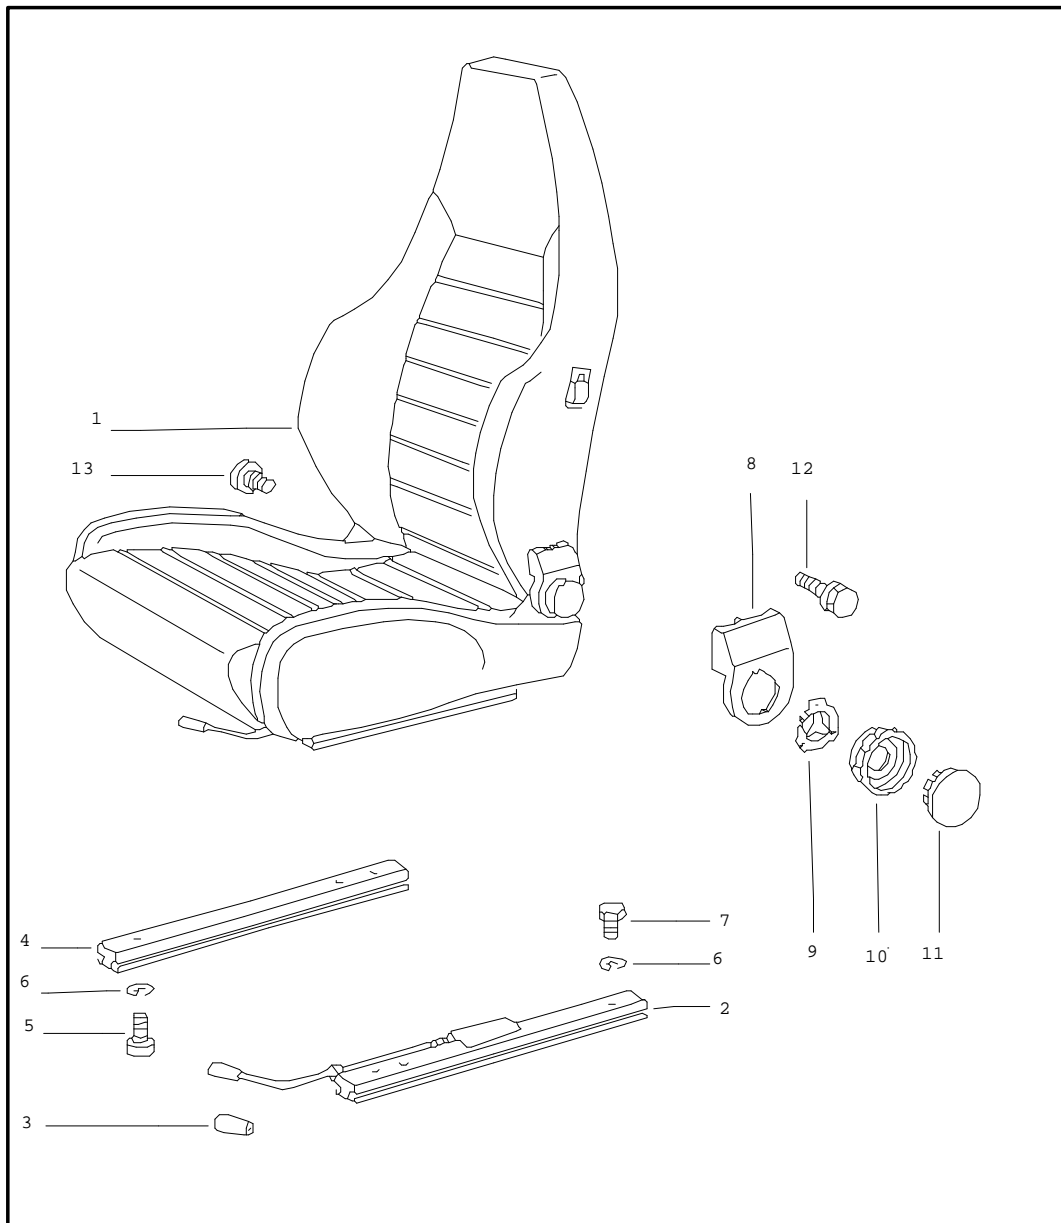

Model	Year	MG	SG	Illustration	Restrictions	Update	11:07	31.08.2004	PORSCHE	PET	PORSCHE
911	83	8	08	808-25		179					

Pos	Part Number	Name	Remarks	Qty	Model
		sports seat complete	81-		
1	A 911 521 007 61	sports seat leather	/L	1	
	1AJ	black	-82		
	3NG	brown	-82		
	30B	dark blue	-82		
	50B	beige			
	80S	can-can-red			
	95S	papyrus			
	60S	hannibal grey			
	20S	mint green			
	LG7	burgundy	83-		
	KZ4	grey-beige	83-		
	KZ2	black	83-		
	KZ3	blue	83-		
	KZ5	brown	83-		
(1)	A 911 521 008 61	sports seat leather	/R	1	
	1AJ	black	-82		
	3NG	brown	-82		
	30B	dark blue	-82		
	50B	beige			
	80S	can-can-red			
	95S	papyrus			
	60S	hannibal grey			
	20S	mint green			
	LG7	burgundy	83-		
	KZ4	grey-beige	83-