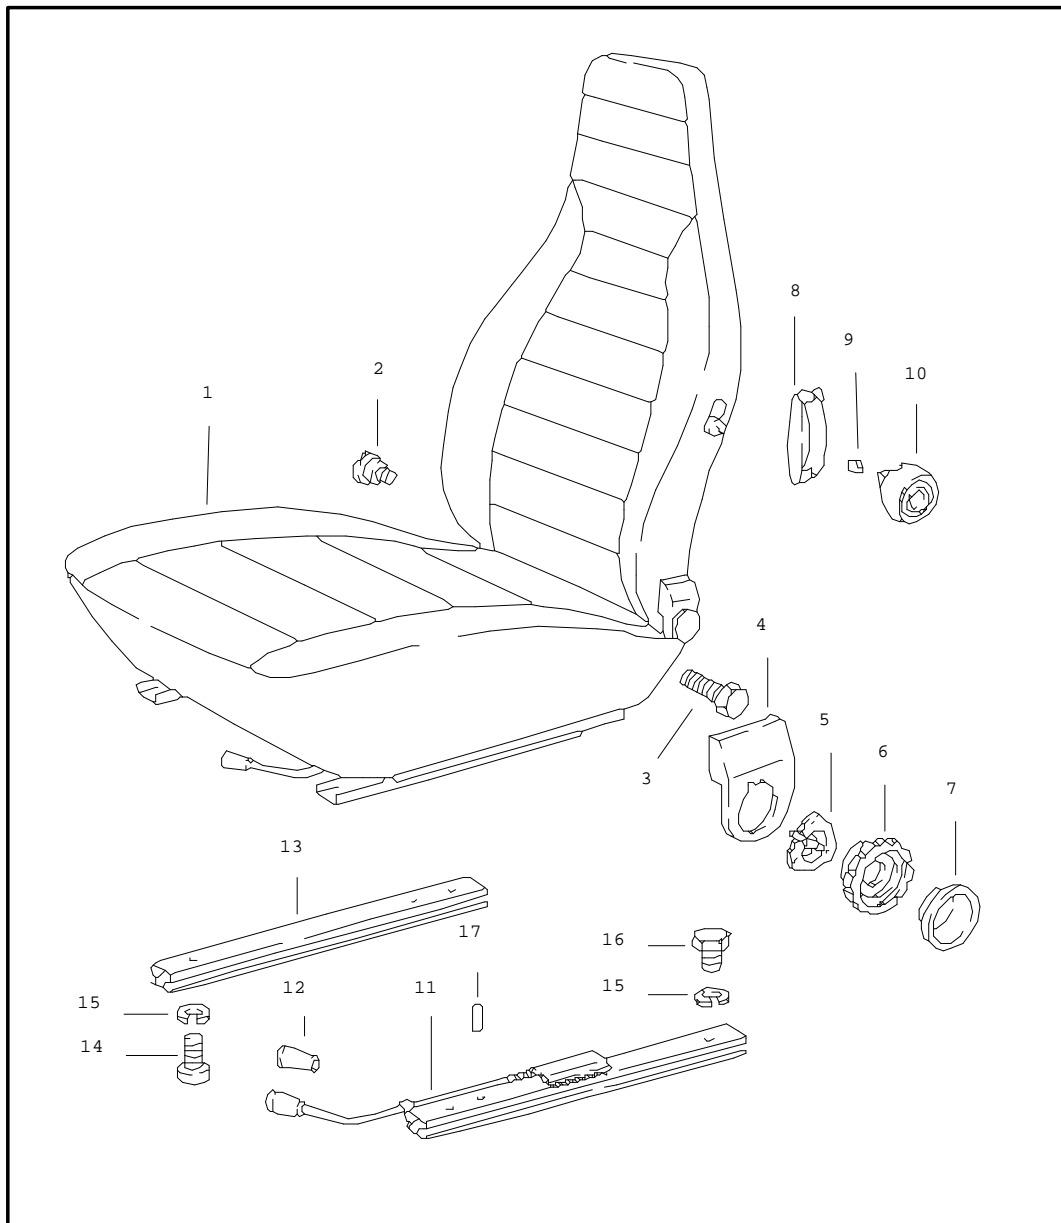

Model	Year	MG	SG	Illustration	Restrictions	Update	11:06	31.08.2004	PORSCHE	PET	PORSCHE
911	83	8	08	808-00		179					

Pos	Part Number	Name	Remarks	Qty	Model
		front seat complete			
1	A 911 521 001 81	front seat leatherette/centre part braided texture	/L -80	1	SC
	8AT	lobster	-78		SC
	5AT	cork			SC
	7AT	black			
	4AT	brown	79-		
(1)	A 911 521 002 81	front seat leatherette/centre part braided texture	/R -80	1	SC
	8AT	lobster	-78		SC
	5AT	cork			SC
	7AT	black			
	4AT	brown	79-		
1	A 911 521 001 82	front seat leatherette/centre part pin stripe velour	/L	1	SC
	8AK	lobster/lobster	-78		
	5AK	cork/cork			
	7AK	black/black			
	8ZT	black/lobster			
	5ZT	black/cork			
	5ZQ	brown/cork	79-		
(1)	A 911 521 002 82	front seat leatherette/centre part pin stripe velour	/R	1	SC
	8AK	lobster/lobster	-78		
	5AK	cork/cork			