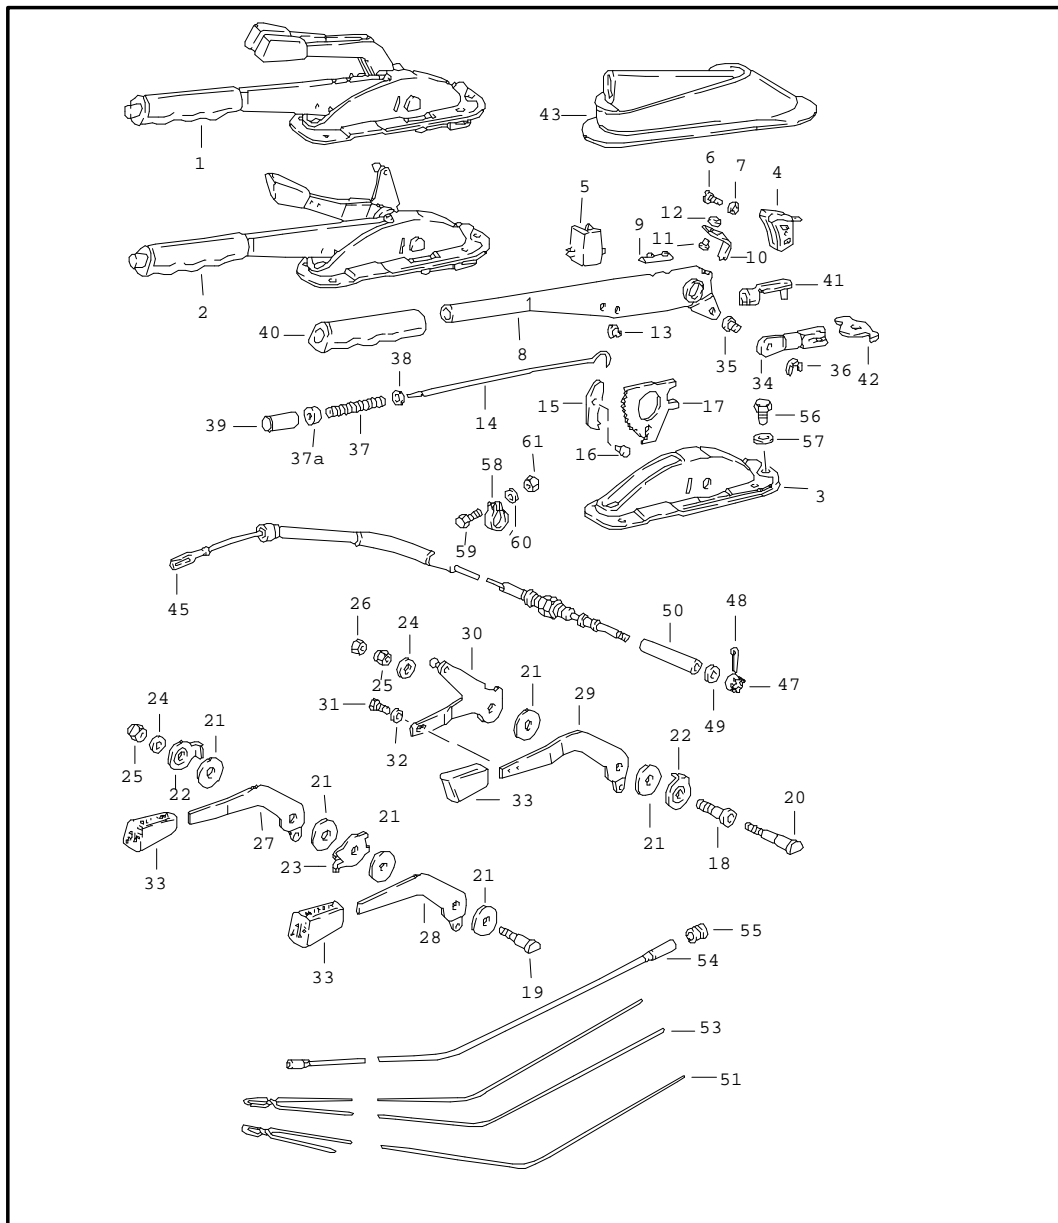

Model	Year	MG	SG	Illustration	Restrictions	Update	11:01	31.08.2004	PORSCHE	PET	PORSCHE
911	83	7	01	701-05		179					

Pos	Part Number	Name	Remarks	Qty	Model
		parking-brake lever actuating lever for heating			
1	911 424 051 08	parking-brake lever with bearing bracket	-81	1	SC
1	911 424 051 13	parking-brake lever with bearing bracket	82-	1	SC
2	A 911 424 051 14	parking-brake lever with bearing bracket heating automatic	-81	1	
2	911 424 051 14	parking-brake lever with bearing bracket heating automatic		1	
3	901 424 058 02	bearing bracket		1	
4	901 613 521 20	contact piece		1	
5	911 613 525 00	heating lever contact		1	SC
6	900 015 025 02	oval-head screw AM 4 X 15		1	
7	900 115 005 02	washer A 4,3		1	
8	911 424 059 00	parking-brake lever		1	
9	901 424 509 01	stop		1	
10	901 613 523 20	contact bow		1	
11	900 055 001 20	rivet		2	
12	900 031 012 10	washer 2,8		2	
13	900 206 003 00	tubular rivet 5 X 0,5 X 10		1	
14	901 424 567 03	push rod		1	
15	901 424 508 00	pawl		1	
16	901 424 511 00	bolt		1	
17	914 424 541 00	locking segment		1