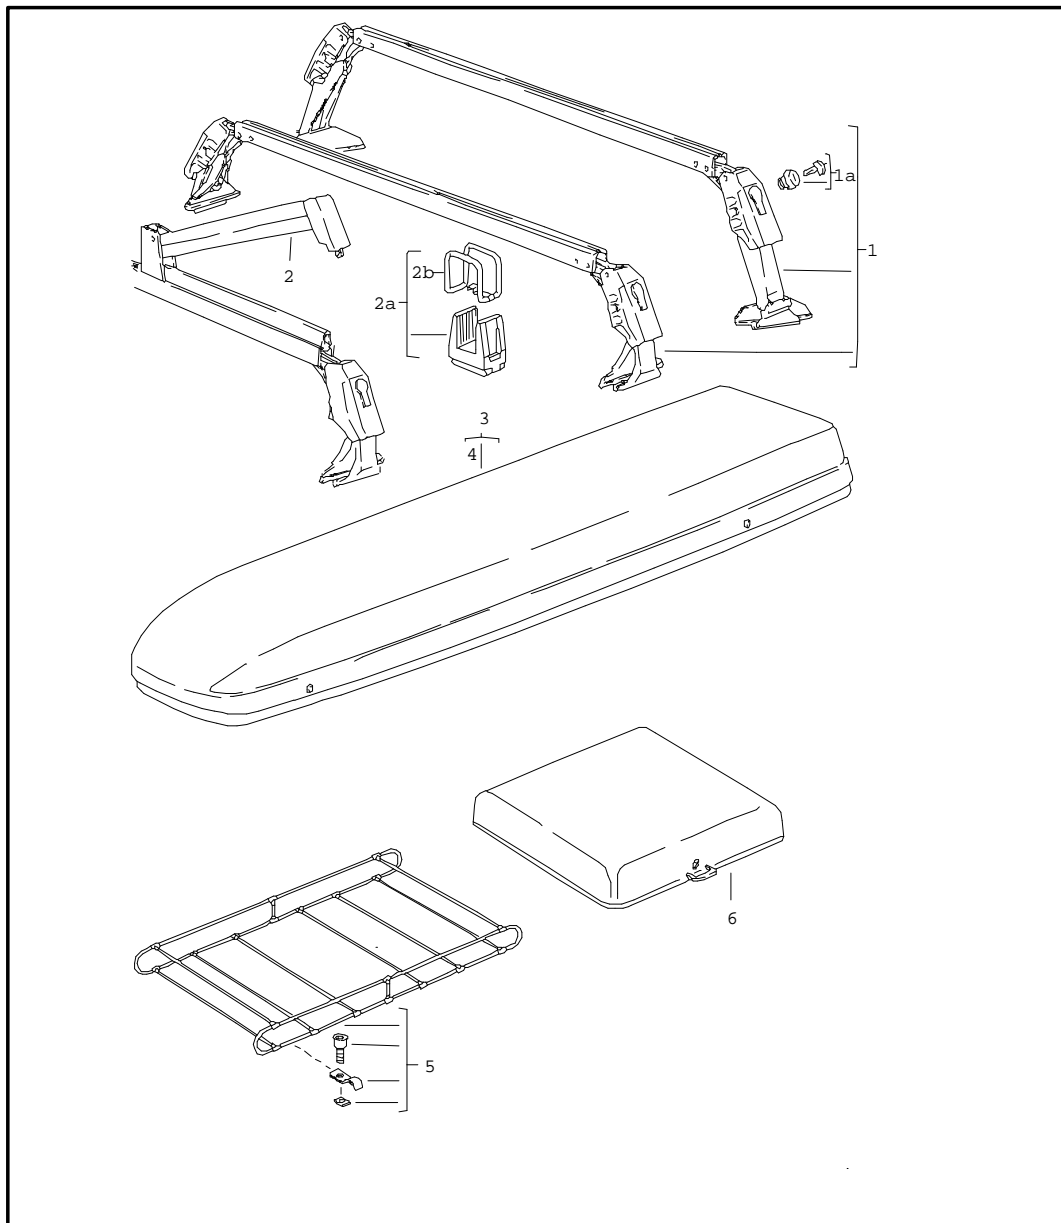

Model	Year	MG	SG	Illustration	Restrictions	Update	10:48	31.08.2004	PORSCHE	PET	PORSCHE
911	83	0	02	2-05		179					

Pos	Part Number	Name	Remarks	Qty	Model
		roof transport system - 1 -			
1	E 911 801 055 00	set of main supports		1	COUPE
(1)	E 911 801 055 60	set of main supports 35 KG		1	TARGA/ CABRIO
-	911 801 275 60	desk pad for claw		2	
-	E 911 801 273 60	protective strip		2	TARGA
-	928 801 111 02	protection cap for lock		4	
1A	928 801 011 02	cylinder lock with spring clamp with - 2 - key state lock number		1	
2	E 928 801 061 02	retaining strip 1 set		1	
2A	E 928 801 903 02	rubber support for skis		1	
2B	E 928 801 193 02	retaining strap		1	
3	E 928 801 063 02	ski box	/L	1	COUPE
(3)	E 928 801 064 02	ski box	/R	1	COUPE
5	E 928 801 081 02	roof rack		1	
6	E 928 801 073 02	box for suitcase		1	COUPE
		- - - E N D - - -