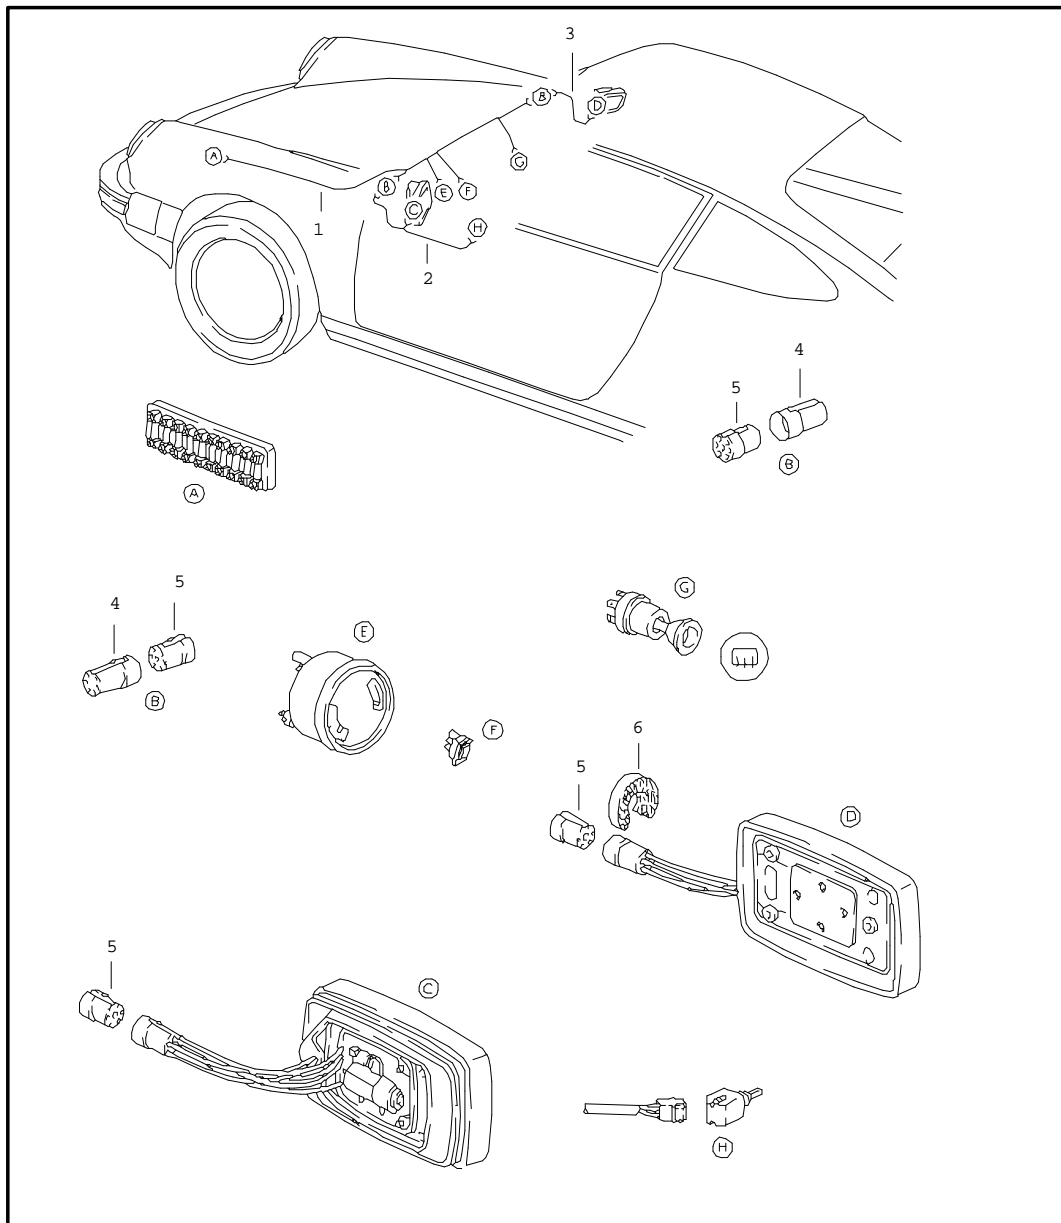

Model	Year	MG	SG	Illustration	Restrictions	Update	11:13	31.08.2004	PORSCHE	PET	PORSCHE
911	83	9	02	902-15		179					

Pos	Part Number	Name	Remarks	Qty	Model
		harnesses door mirror			
		- 1 - door mirror			
1	911 612 162 03	wiring harness	/LL	1	
(1)	911 612 162 02	wiring harness	/RL	1	
2	911 612 163 01	wiring harness		1	
(4)	911 612 890 00	plug socket 3-pole		1	
5	803 971 979	plug socket 7-pole		1	
		- 2 - door mirror			
1	911 612 164 03	wiring harness	/LL	1	
(1)	911 612 164 02	wiring harness	/RL	1	
2	911 612 165 01	wiring harness driver's side		1	
3	911 612 166 01	wiring harness passenger's side		1	
4	803 971 980	connector 7-pole		2	
5	803 971 979	plug socket 7-pole		4	
6	911 731 317 00	seal		2	
		- - - E N D - - -