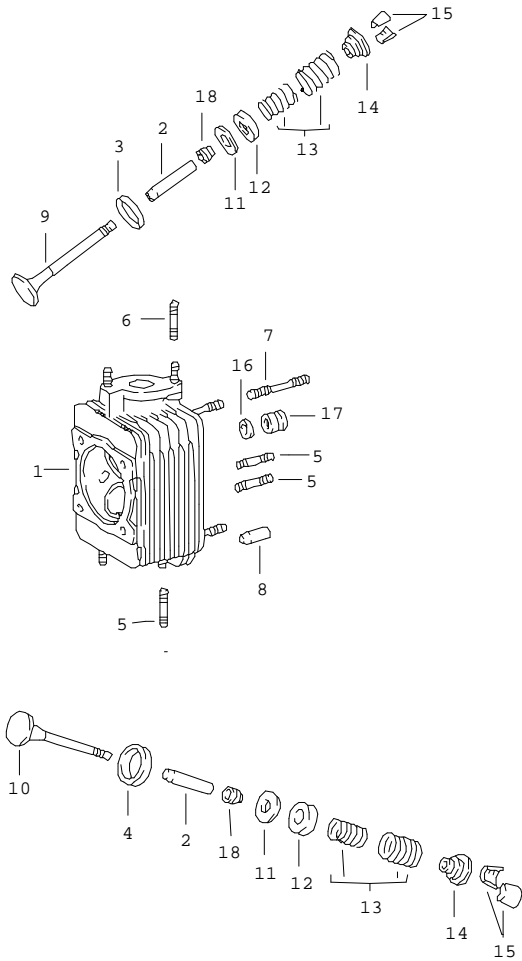

Model	Year	MG	SG	Illustration	Restrictions	Update	10:50	31.08.2004	PORSCHE	PET	PORSCHE
911	83	1	03	103-00		179					

Pos	Part Number	Name	Remarks	Qty	Model
		cylinder head			
1	930 104 029 08	cylinder head without valves		6	SC
1	930 104 043 09	cylinder head without valves		6	TURBO
(1) A	930 104 019 05	cylinder head with valves ready for installation	-80	6	SC
(1) >	930 104 019 08	cylinder head with valves ready for installation		6	SC
(1) >	930 104 043 09	cylinder head with valves ready for installation		6	TURBO
2	930 104 321 50	valve guide 1st oversize		12	
3	930 104 331 50	valve seat ring for intake oversize		6	
4	930 104 335 59	valve seat ring for exhaust oversize 44 $ M 639 0704 >> M >> 639 4180 M 639 9065 >> M >> 639 9215	-79	6	SC
4 A	930 104 335 56	valve seat ring for exhaust oversize 46 $		6	
4	930 104 335 56	valve seat ring for exhaust oversize 46 $		6	
5	999 062 006 02	stud BM 8 X 20		12