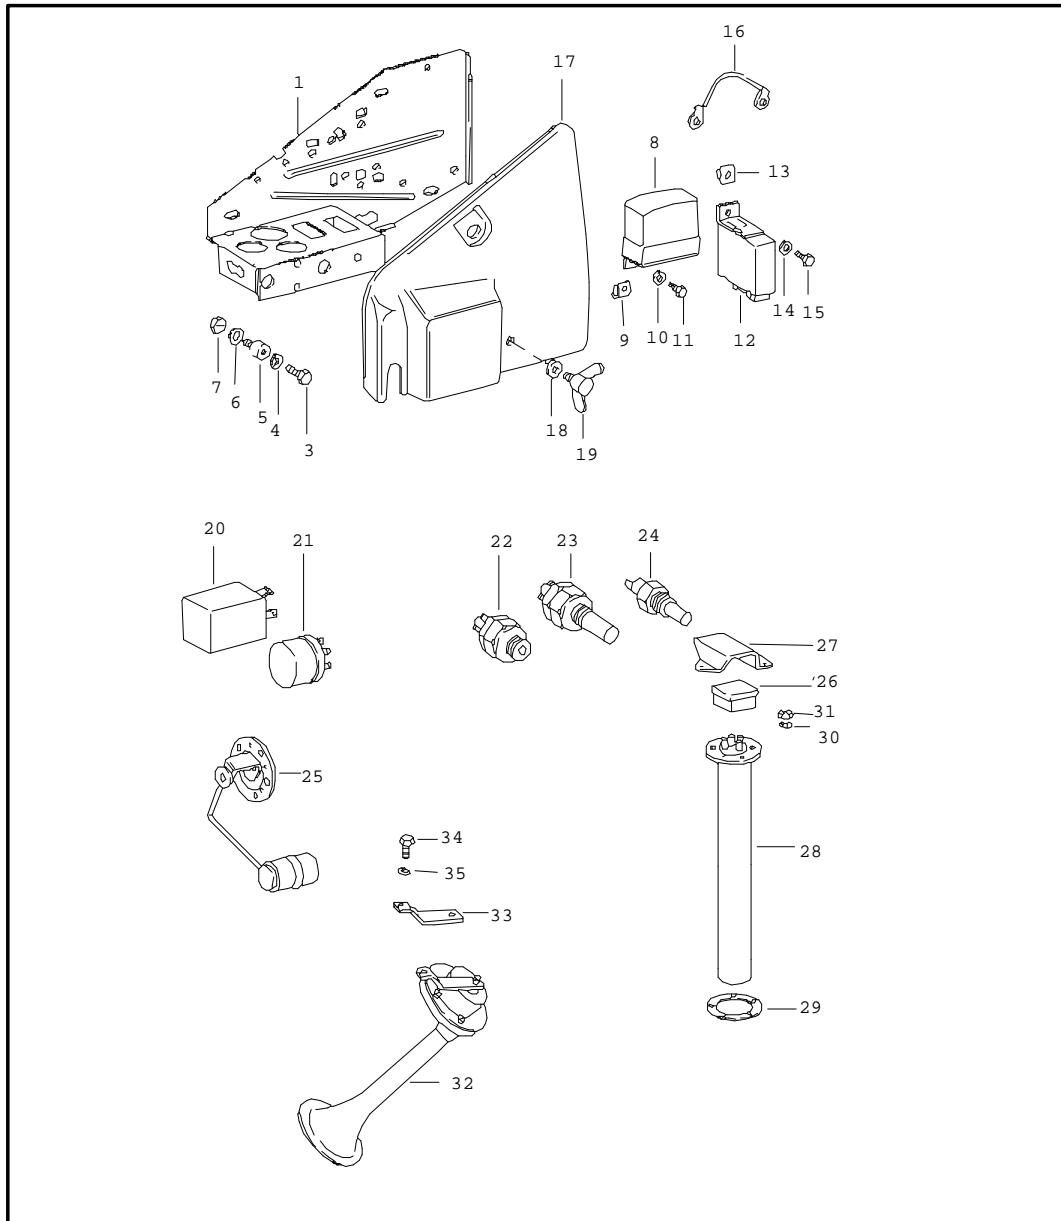

Model	Year	MG	SG	Illustration	Restrictions	Update	11:14	31.08.2004	PORSCHE	PET	PORSCHE
911	83	9	03	903-00		179					

Pos	Part Number	Name	Remarks	Qty	Model
		plate relay sender fanfare			
1	911 610 103 03	plate		1	
-	999 507 321 02	captive nut		4	SC
3	N 010 208 5	hexagon-head bolt M 6 X 8		3	
4	N 012 226 5	spring washer B 6		3	
5	999 703 384 00	silentbloc		3	
6	900 031 011 02	washer B 6,4		3	
7 A	900 910 096 02	lock nut VM 6		3	
7	900 910 096 02	lock nut M 6		3	
8	911 603 206 13	regulator generator MOTOROLA, MARCHAL, SEV	-81	1	
- E	911 619 001 00	suppression set for regulator	-81	1	
9 A	N 015 429 2	speed nut B 4,2		2	
9	N 015 429 2	speed nut B 4,2		2	
10	900 151 001 02	washer A 4,3		2	
11	900 187 013 02	tapping screw BZ 4,2 X 13		2	
12	911 615 115 00	relay rear window heating two stages		1	
13	N 015 429 2	speed nut B 4,2		1