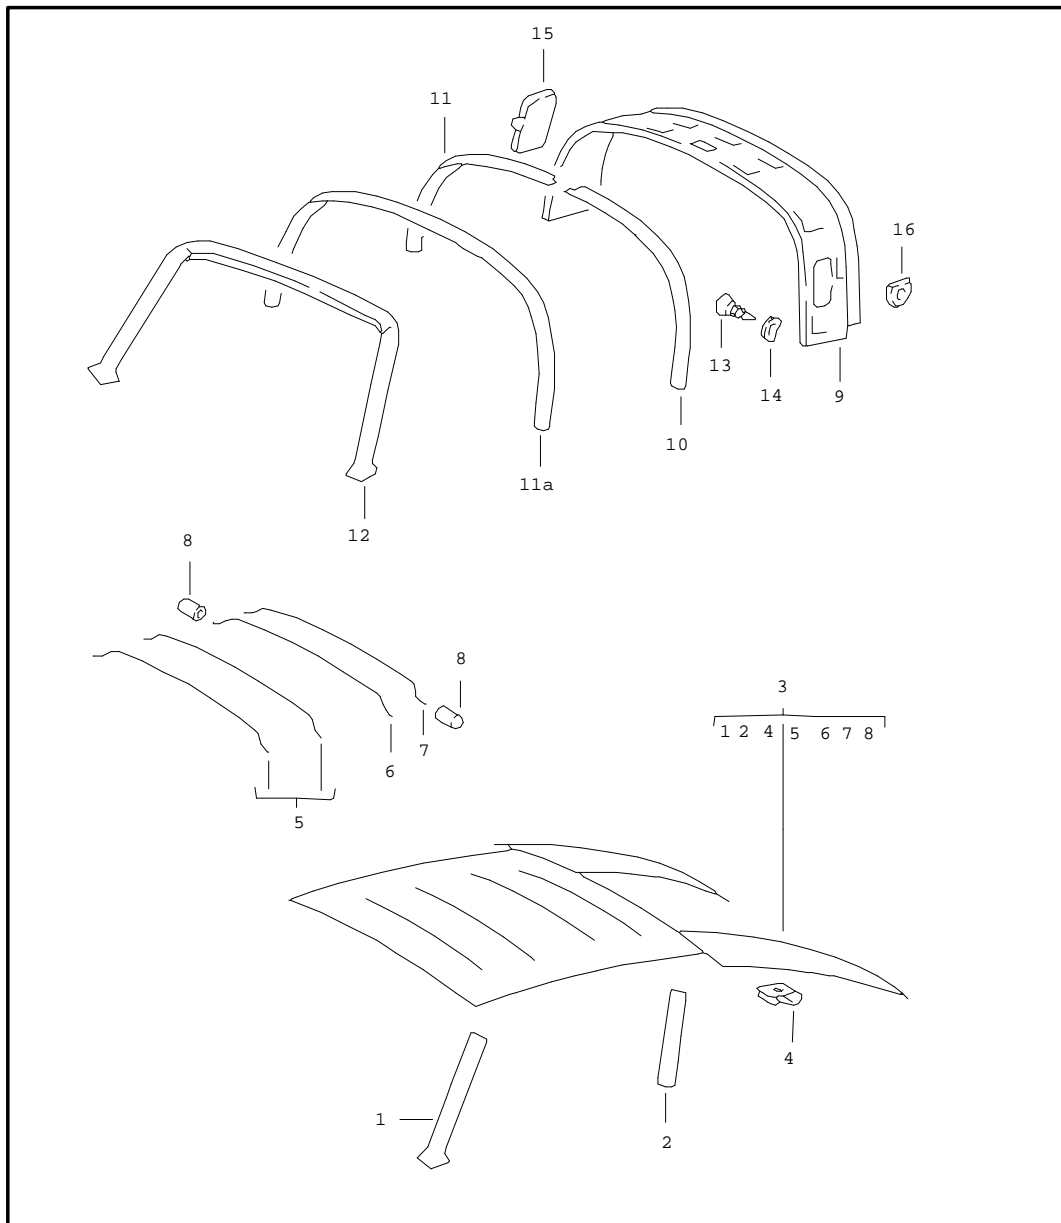

Model	Year	MG	SG	Illustration	Restrictions	Update	11:06	31.08.2004	PORSCHE	PET	PORSCHE
911	83	8	07	807-06		179					

Pos	Part Number	Name	Remarks	Qty	Model		
1	911 555 507 00	interior equipment roof					
		lining windscreen frame part	/L	1	COUPE		
		702 black					
		4AU brown	-82				
		30B dark blue	-82				
		2LB burgundy			M 403		
		1HH blue	83-				
		3MX burgundy	83-				
		5FX grey-beige	83-				
		4RB brown	83-				
(1)	911 555 508 00	lining windscreen frame part	/R	1	COUPE		
		702 black					
		4AU brown	-82				
		30B dark blue	-82				
		2LB burgundy			M 403		
		1HH blue	83-				
		3MX burgundy	83-				
		5FX grey-beige	83-				
		4RB brown	83-				
		2	911 555 505 01	lining door pillar	/L	1	COUPE
702 black							
4AU brown	-82						
30B dark blue	-82						
2LB burgundy					M 403		
1HH blue	83-