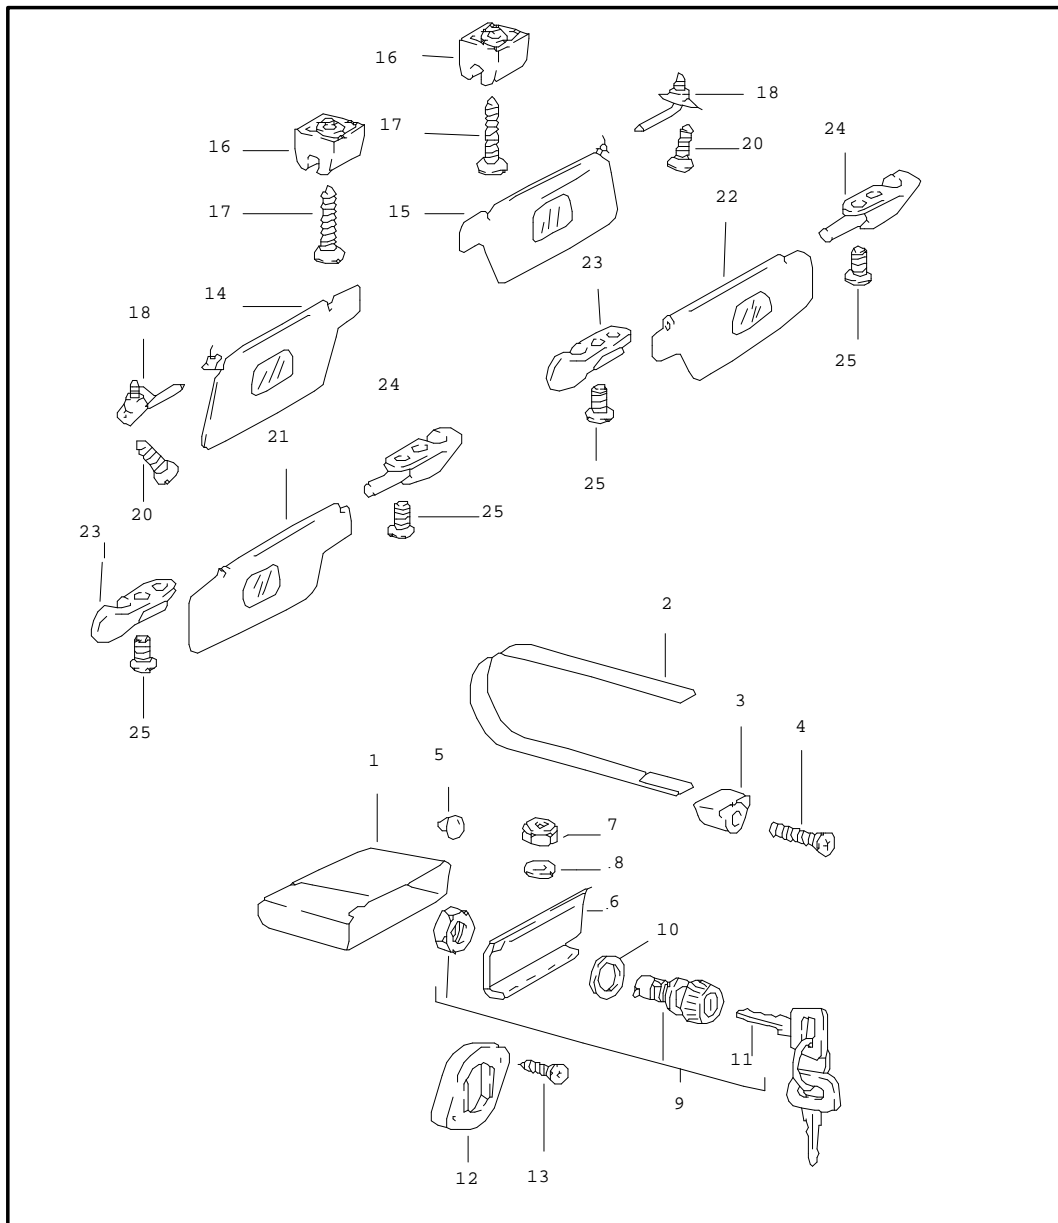

Model	Year	MG	SG	Illustration	Restrictions	Update	11:08	31.08.2004	PORSCHE	PET	PORSCHE
911	83	8	09	809-05		179					

Pos	Part Number	Name	Remarks	Qty	Model
		glove compartment sun visors			
1	911 552 501 00	glove compartment		1	
2	901 552 531 20	restraining strap		1	
(3)	911 552 176 01	restraining strap	/LL	1	
3	911 552 075 00	threaded piece	/RL	1	
4	900 146 010 02	oval-head screw AM 5 X 30		1	
5	999 703 064 50	rubber buffer 14 X 12		2	
(5)	999 703 330 50	buffer 14 X 17,5		X	
6	911 552 010 04	glove box cover		1	
7	N 021 196 1	lock nut M 5		4	
8	900 025 003 02	washer 5,3		4	
9	A 911 552 902 07	glove compartment lock		1	
9	911 552 902 07	glove compartment lock w/o stipulated lock number		1	
9	911 552 902 08	glove compartment lock state lock number		1	
10	911 552 103 01	washer		1	
(11) A	911 538 903 00	blank key		2	
(11)	911 538 903 00	blank key		2	
(11)	944 538 041 00	key lamp		2	
(11)	911 538 902 00	replacement key state lock number		2	
12	911 552 513 02	door lock striker		1	
13	900 143 065 07	tapping screw 2,9 X 9,5		2	
(14)	911 731 031 17	sun visor without mirror	/LL/L	1	COUPE