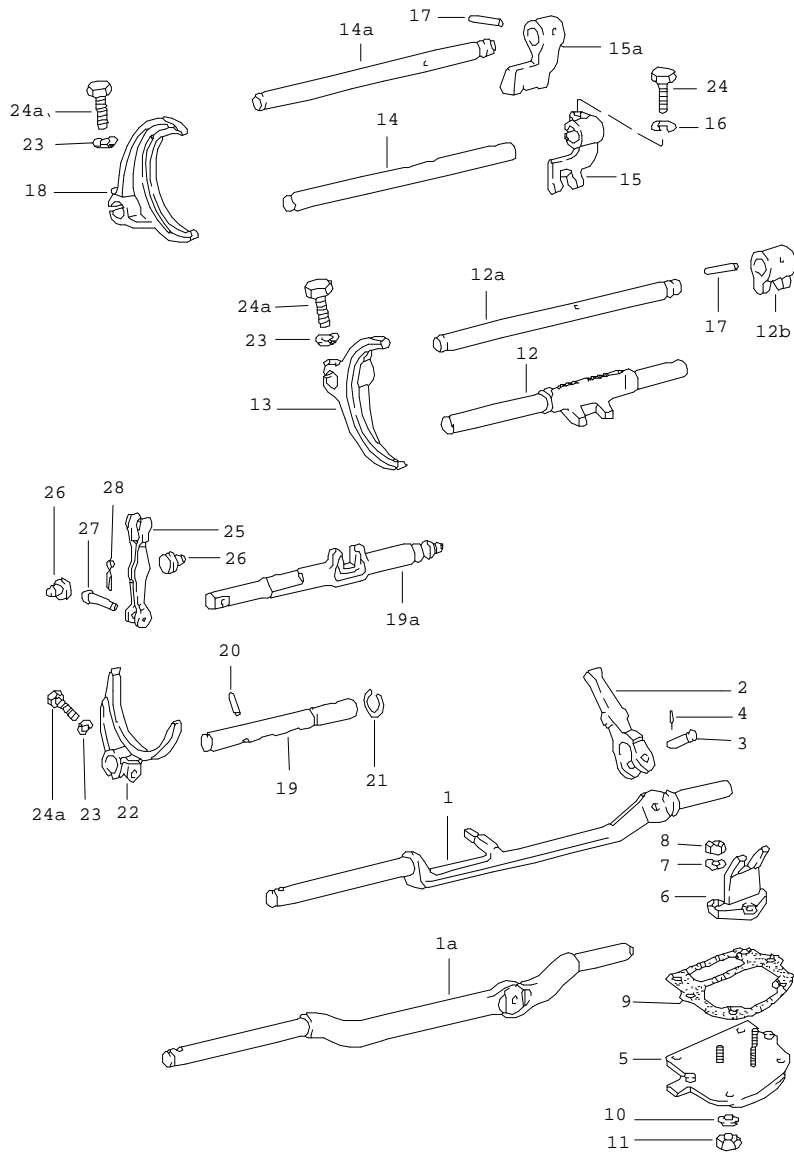

Model	Year	MG	SG	Illustration	Restrictions	Update	10:56	31.08.2004	PORSCHE	PET	PORSCHE
911	83	3	04	304-00		179					

Pos	Part Number	Name	Remarks	Qty	Model
		shift rods forks 5. speed transmission			G 915 G 930
1	915 303 132 00	gear shift rod		1	SC
1A	930 303 132 00	gear shift rod		1	TURBO
2	915 303 133 00	shift lever		1	SC
2	930 303 133 00	shift lever		1	TURBO
3	E 901 303 171 01	bolt		1	
4	A N 012 512 1	cotter pin		1	
4	N 012 512 1	cotter pin 2 X 12		1	
5	915 303 023 02	cover		1	
6	A 915 303 129 09	fork	-81	1	SC
6	915 303 129 09	fork		1	SC
(6)	930 303 129 02	fork		1	TURBO
7	A 900 027 014 01	lock ring		3	
7	N 012 006 4	lock ring B 6		3	
8	900 076 010 02	hexagon nut M 6		3	
9	915 303 225 00	gasket		1	
10	N 012 241 8	spring washer		4	
11	900 076 025 02	hexagon nut M 8		4	
12	915 303 101 00	gear shift rod 1./2. speed		1	SC
12A	930 303 101 01	gear shift rod 1./2. speed		1	TURBO
12B	930 303 111 03	fork		1	TURBO