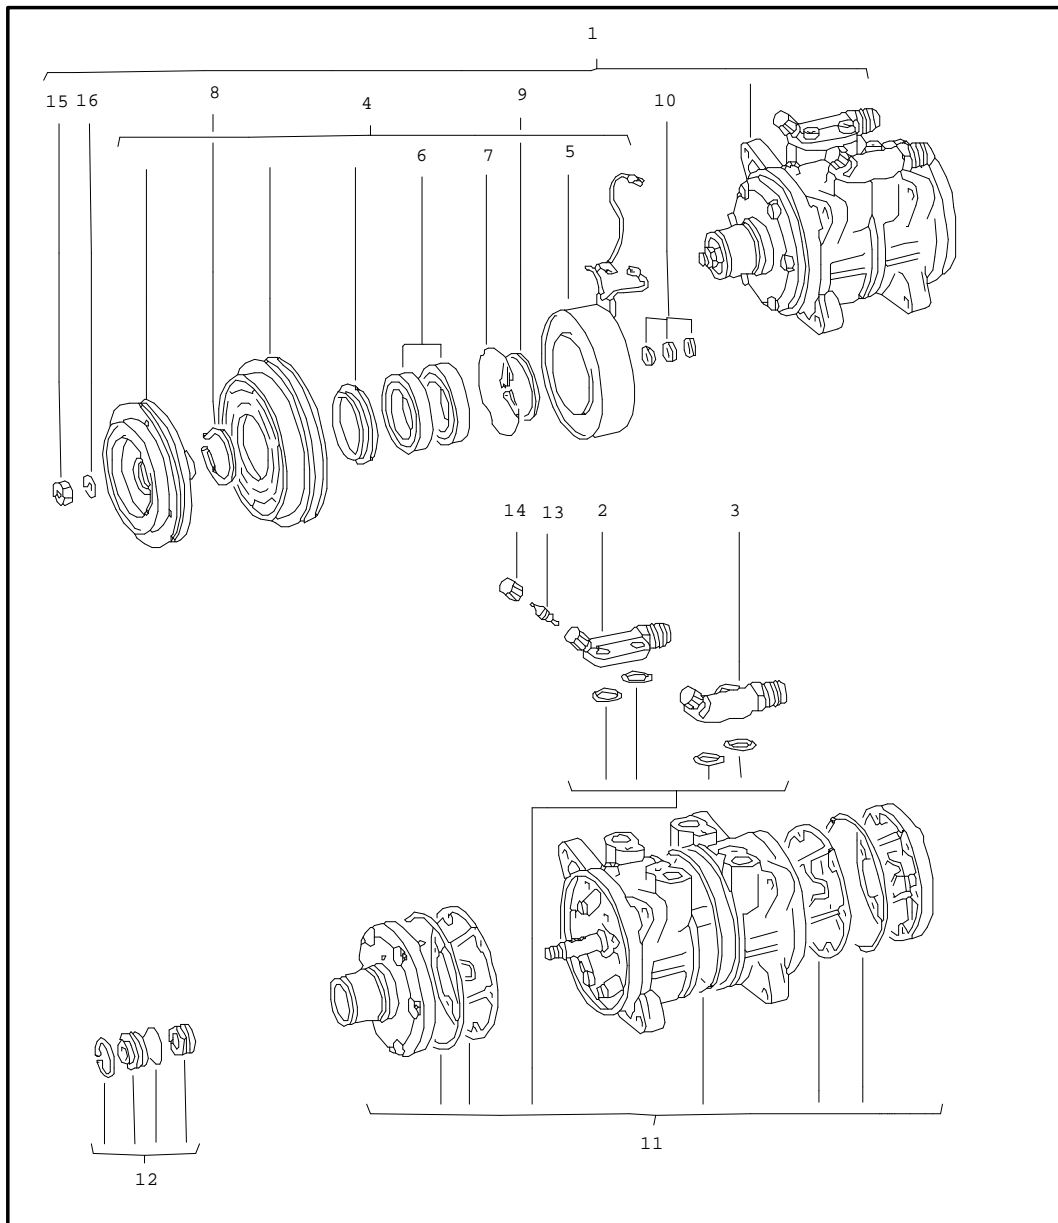

Model	Year	MG	SG	Illustration	Restrictions	Update	11:11	31.08.2004	PORSCHE	PET	PORSCHE
911	83	8	13	813-25		179					

Pos	Part Number	Name	Remarks	Qty	Model
		NIPPONDENSO compressor			TURBO
1	930 126 010 00	compressor complete		1	
2	477 298 839	pressure valve		1	
3	477 298 837	suction valve		1	
4	477 298 823	clutch		1	
5	477 298 825	solenoid coil		1	
6	477 298 831	set of bearings		1	
7	477 298 827	retaining spring		1	
8	477 298 841	circlip		1	
9	477 298 843	circlip		1	
10	477 298 829	spacer 0,1 MM		X	
(10)	477 298 829 A	spacer 0,2 MM		X	
(10)	477 298 829 B	spacer 0,5 MM		X	
(10)	477 298 829 C	spacer 0,8 MM		X	
(10)	477 298 829 B	spacer 1,0 MM		X	
11	E 477 298 833	set of seals		1	
12	477 298 835	set of seals		1	
13	928 573 908 03	valve insert		2	
14	928 573 909 02	cap		2	
15	N 011 008 8	hexagon nut M 8		1	
16	900 027 015 02	lock ring B 8		1	
- - - E N D - - -