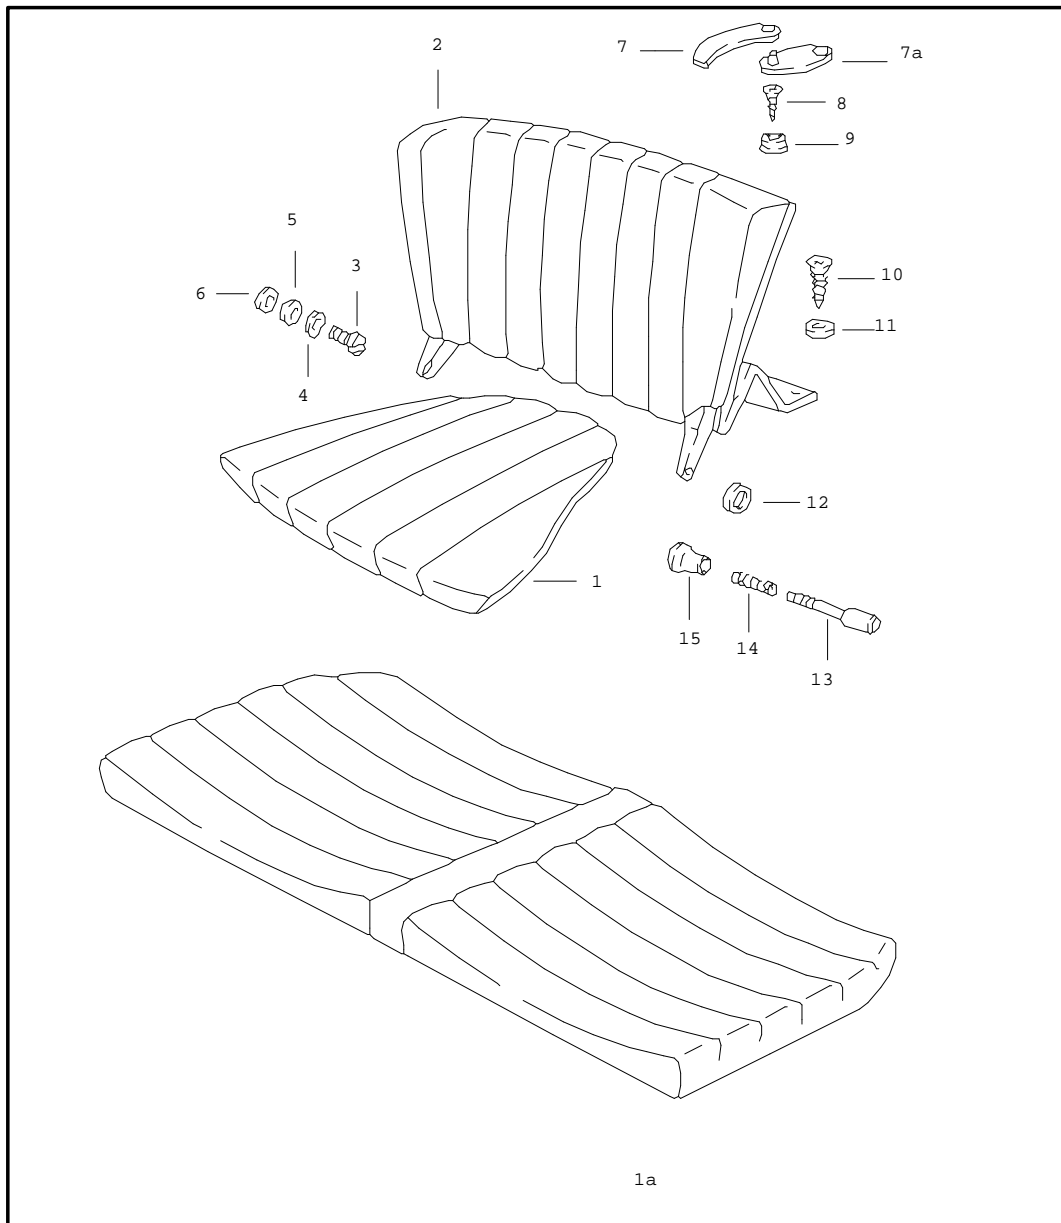

Model	Year	MG	SG	Illustration	Restrictions	Update	11:08	31.08.2004	PORSCHE	PET	PORSCHE
911	83	8	08	808-40		179					

Pos	Part Number	Name	Remarks	Qty	Model
		back seat cushion back seat backrest back seat backrest see group 8 / 07 / 07	83		COUPE/TARGA CABRIO
1	911 522 051 06	back seat cushion leatherette	/L	1	SC
	3MK	burgundy	83-		
	4FK	grey-beige	83-		
	43S	black	83-		
	1HH	blue	83-		
	4RB	brown	83-		
(1)	911 522 052 06	back seat cushion leatherette	/R	1	SC
	3MK	burgundy	83-		
	4FK	grey-beige	83-		
	43S	black	83-		
	1HH	blue	83-		
	4RB	brown	83-		
1	930 522 051 74	back seat cushion leather	/L	1	
	3NG	brown			
	1AJ	black	80-		
	30B	dark blue	80-		
	50B	beige	80-		
	95S	papyrus	81-		
	60S	hannibal grey	81-		
	20S	mint green	81-		
	LG7	burgundy	83-		
	KZ4	grey-beige	83-		
	KZ6	can-can-red	83-