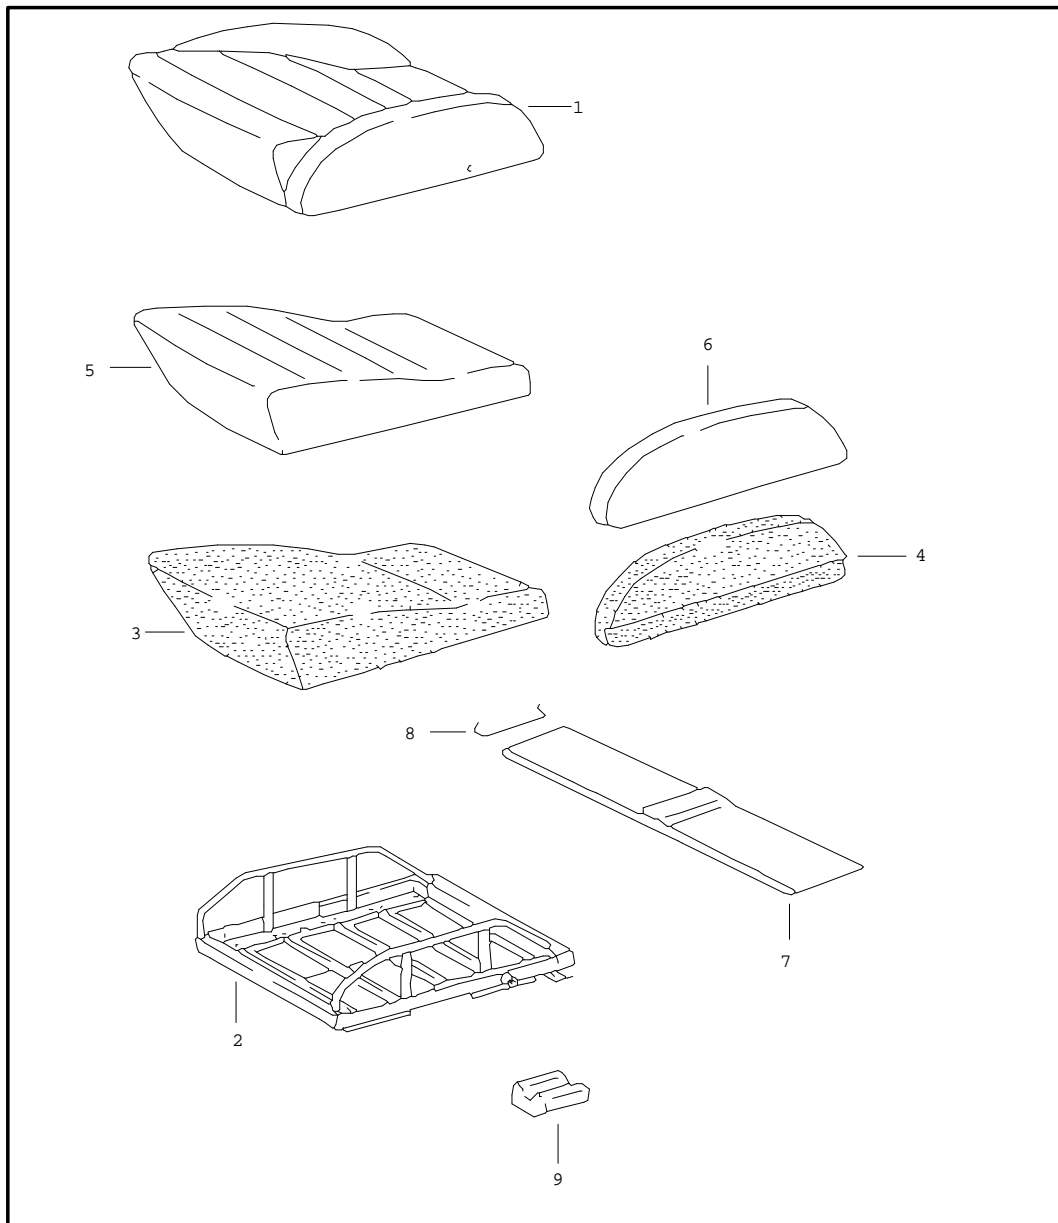

Model	Year	MG	SG	Illustration	Restrictions	Update	11:07	31.08.2004	PORSCHE	PET	PORSCHE
911	83	8	08	808-20		179					

Pos	Part Number	Name	Remarks	Qty	Model
		sports seat seat cushion single parts	-80		
1	A 911 521 605 00	seat cushion leatherette/ centre part pin stripe velour		2	
	8AK	lobster/lobster	-78		
	5AK	cork/cork			
	7AK	black/black			
	8ZT	black/lobster			
	5ZT	black/cork			
	5ZQ	brown/cork	79-		
1	A 911 521 605 00	seat cushion leatherette/ centre part tartan cloth		2	
	8ZU	lobster/brown white/beige	-78		
	5ZU	cork/brown white/beige			
	8ZZ	black-red blue/black			
	2ZZ	black/green blue/black			
	4ZZ	black/brown white/beige			
	4ZS	brown/brown white/beige	79-		
	8ZE	dark blue/ red/blue/black			
	2ZE	dark blue/ green/blue/black			
	4ZH	beige/ brown/white/beige