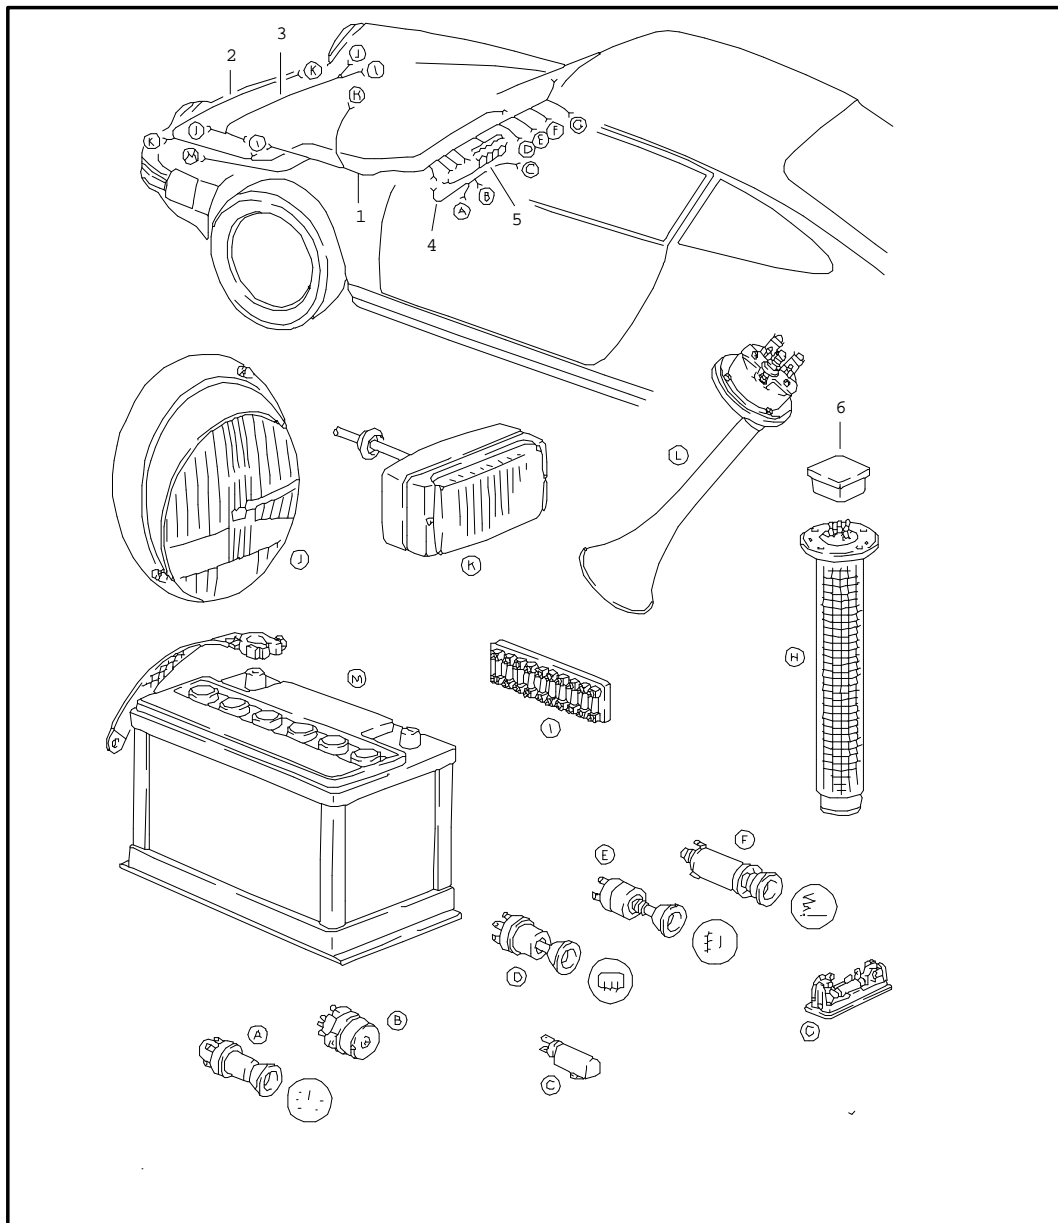

Model	Year	MG	SG	Illustration	Restrictions	Update	11:13	31.08.2004	PORSCHE	PET	PORSCHE
911	83	9	02	902-12		179					

Pos	Part Number	Name	Remarks	Qty	Model
		harnesses luggage compartment steering lock			
1	911 612 002 14	wiring harness luggage compartment	/LL	1	
1	911 612 060 04	wiring harness luggage compartment	/RL	1	
2	911 612 027 03	additional cables fog headlamp		1	
-	911 612 027 01	ground cable fog headlamp		1	
3	911 612 003 01	wiring harness fuse box headlamp horn		1	
4	911 612 011 32	wiring harness steering lock		1	
5	911 612 047 00	wiring harness instruments illumination		1	
-	911 612 177 01	wiring harness side turn signal		1	
-	477 953 331	grommet side turn signal		2	
-	911 612 010 03	wiring harness light switch		1	
-	930 612 091 00	single line indicator light generator diode		1	TURBO
-	111 971 977	plug with guide diode single line 930.612.091.00		1	TURBO
-	911 617 108 00	diode indicator light generator		1	TURBO
-	E 901 612 043 01	positive cable oil temperature instrument		1	SPM