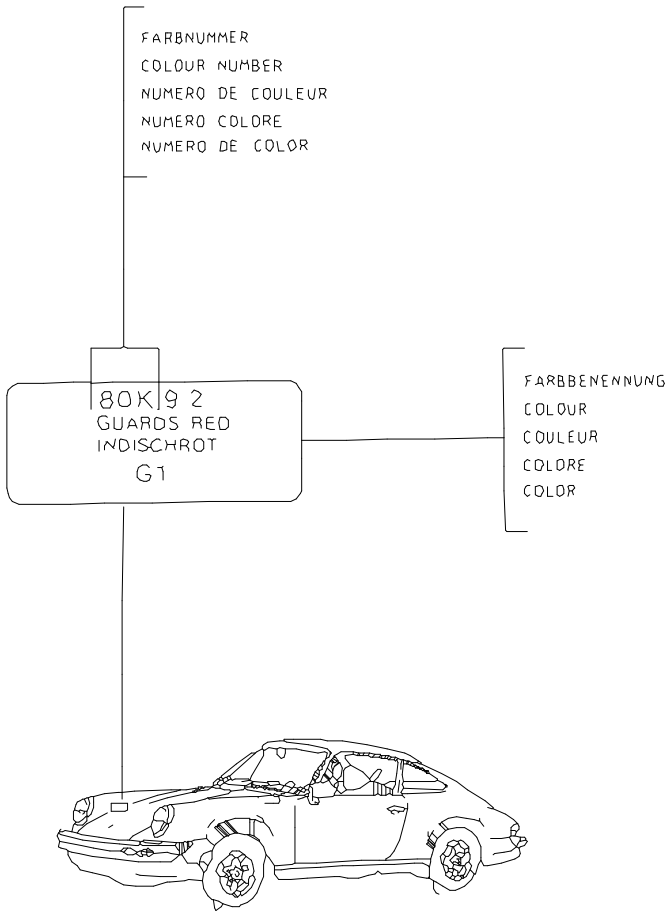

Model	Year	MG	SG	Illustration	Restrictions	Update	10:49	31.08.2004	PORSCHE	PET	PORSCHE
911	83	0	04	4-00		179					

Pos	Part Number	Name	Remarks	Qty	Model
		lacquers basic materials			
-	ALN 787 003 10	polyester filler 1 KG		X	
-	ALN 787 003 20	polyester filler 2 KG		X	
- E	ALZ 018 000 02	hardener for polyester filler 30 GRAMM		X	
- E L	014 200	spotting putty 1 KG		X	
-	ALN 788 007	spray filler 1 L		X	
-	ALZ 840 000 02	hardener for spray filler 25 ML		X	
-	911 096 162 04	primer R48 SUPER comprising: wash primer 2 KG hardener 1 KG		X	
-	911 096 310 06	thinner for wash primer 1 L		X	
-	ALN 786 000 13	acrylic primer filler 3 L		X	
- E	ALZ 009 001 06	hardener for primer filler long 500 ML		X	
- E	ALZ 009 002 06	hardener for primer filler short 500 ML		X