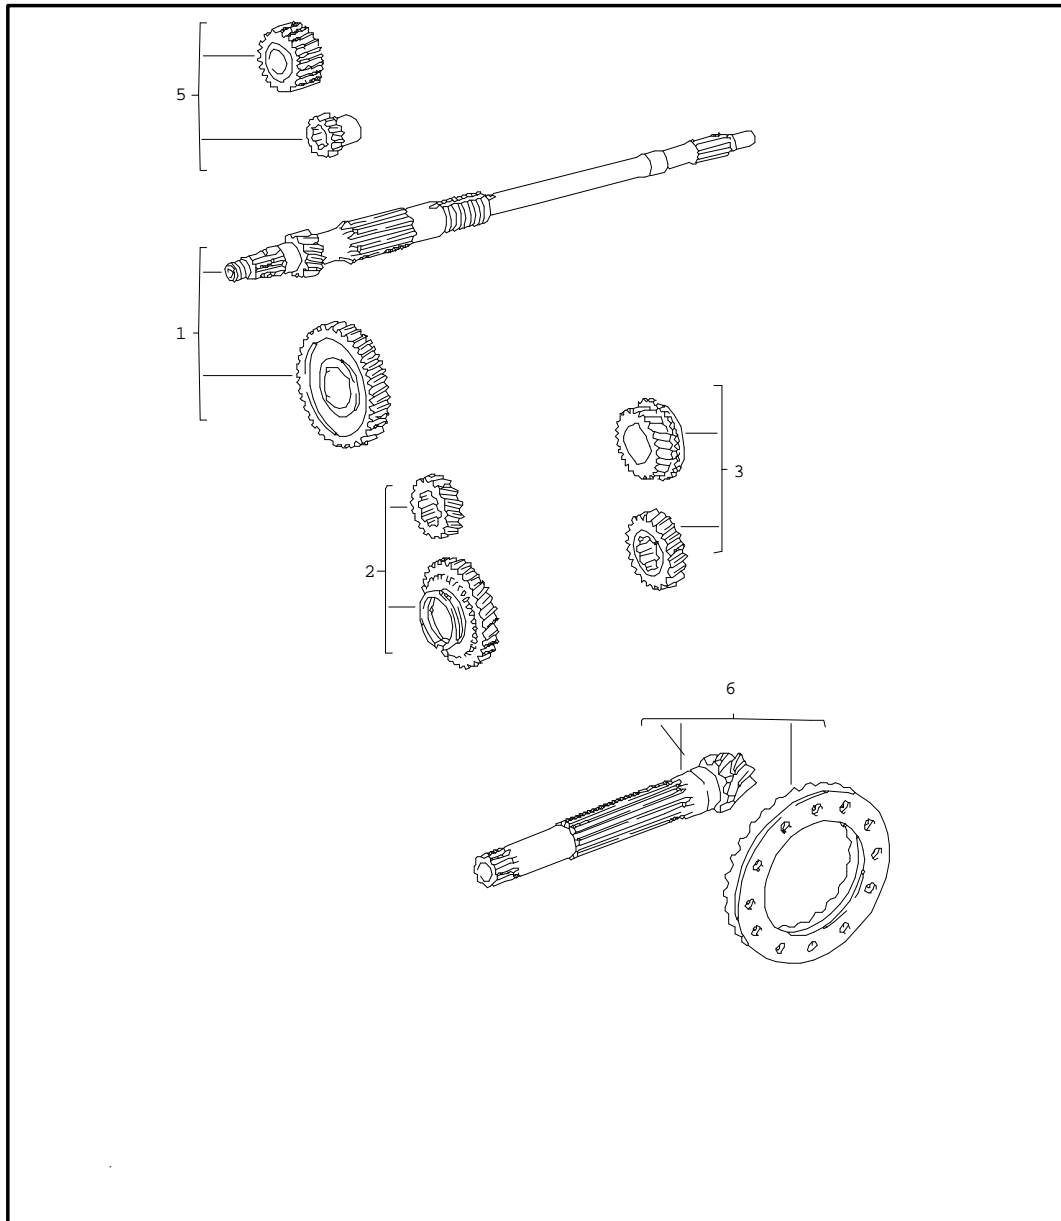

Model	Year	MG	SG	Illustration	Restrictions	Update	10:57	31.08.2004	PORSCHE	PET	PORSCHE
911	83	3	09	309-00		179					

Pos	Part Number	Name	Remarks	Qty	Model
		gear sets SPM			G 925/16
1	925 302 901 03	gear set 1. speed Z = 15:36 (C)		1	
2	925 302 902 15	gear set 2. speed Z = 21:30 (K)		1	
3	925 302 903 50	gear set 3. speed Z = 27:25 (V)		1	
5	925 302 912 00	gear set reverse gear		1	
(6)	925 302 911 11	ring gear and pinion shaft 8:27		1	
		- - - E N D - - -