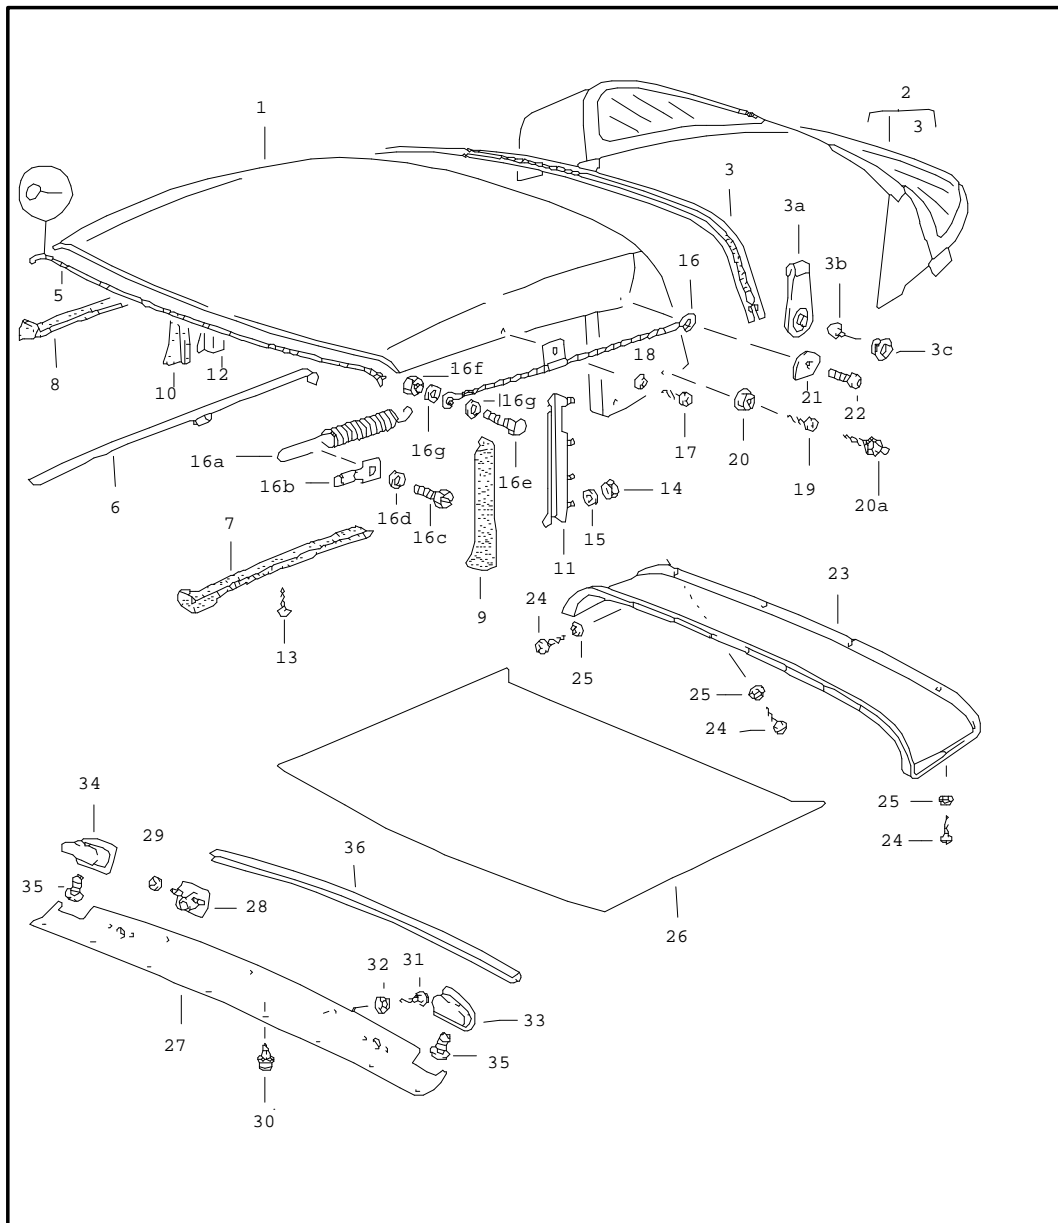

Model	Year	MG	SG	Illustration	Restrictions	Update	11:10	31.08.2004	PORSCHE	PET	PORSCHE
911	83	8	11	811-15		179					

Pos	Part Number	Name	Remarks	Qty	Model
		convertible top seal single parts			
1	911 561 051 00	convertible top covering roof	/V	1	
	3AV	black			
2	911 561 053 00	rear window with cover	/H	1	
	3AV	black			
-	911 561 359 00	rear window		1	
3	911 561 405 01	zip		1	
	3AV	black			
-	000 043 022 00	zip		X	
	3AV	black			
3A	911 561 523 01	loop		1	
	1AJ	black			
3B	900 144 028 07	tapping screw		1	
3CA	911 561 485 00	snap fastener lower part		1	
3C	999 591 835 17	snap fastener lower part		1	
5	911 561 244 01	roof frame seal		1	
6	911 561 153 65	restraining strap		2	
7	911 561 205 00	seal	/L	1	
8	911 561 206 00	seal	/R	1	
9	911 561 221 01	gasket	/L	1	
10	911 561 222 01	gasket	/R	1	
11	911 561 025 00	rail	/L	1	
12	911 561 026 00	rail	/R	1	
13	N 013 958 7	tapping screw B 3,5 X 13		8