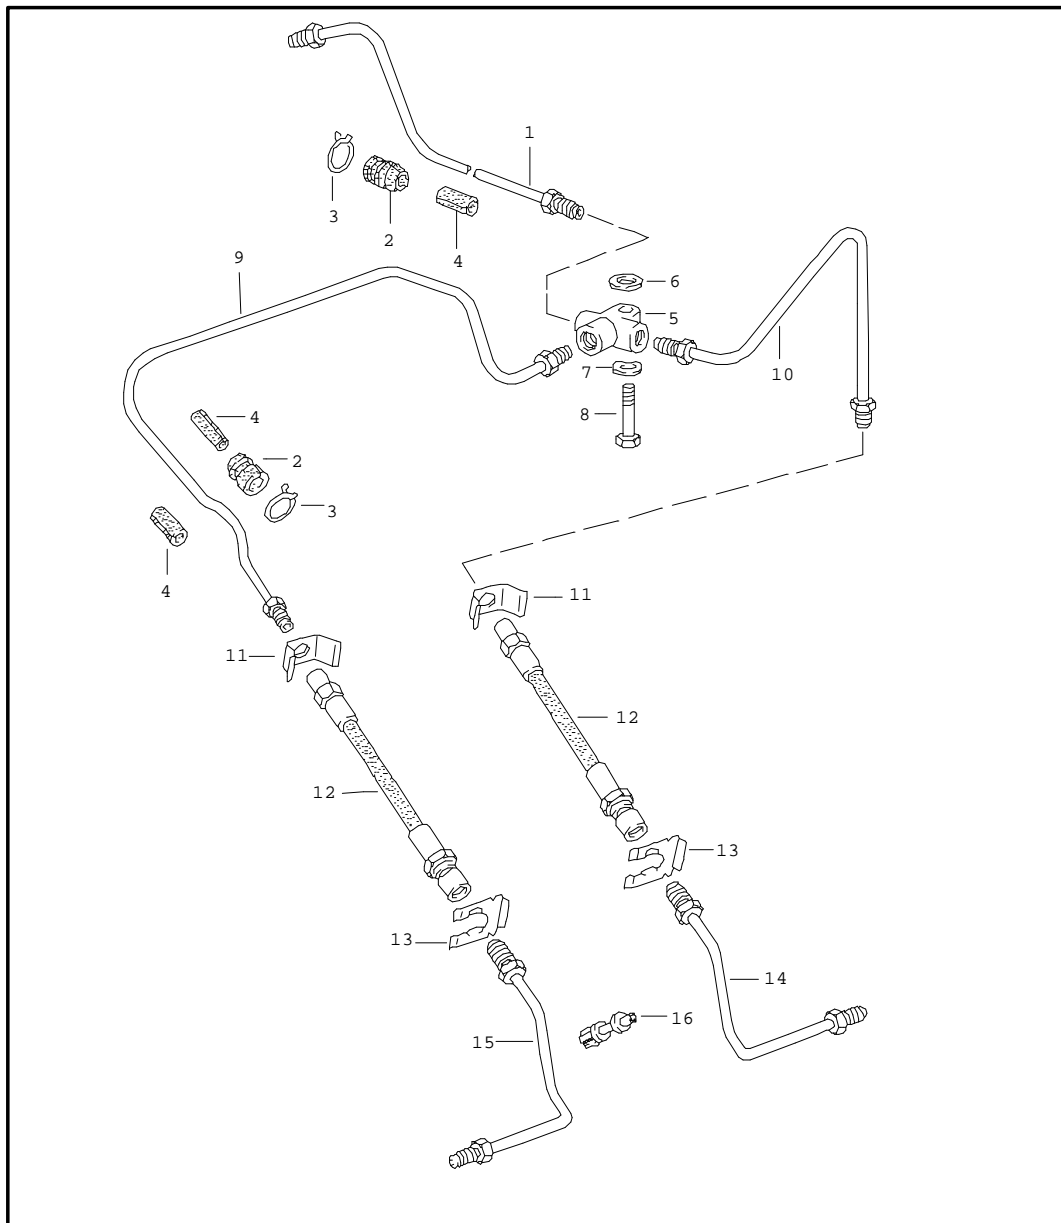

Model	Year	MG	SG	Illustration	Restrictions	Update	11:00	31.08.2004	PORSCHE	PET	PORSCHE
911	83	6	04	604-10		179					

Pos	Part Number	Name	Remarks	Qty	Model
		brake lines rear			
1	E 911 355 611 01	brake line		1	
2	914 355 651 00	rubber sleeve		2	
3	914 355 652 00	clamp		2	
4	914 355 691 00	hose piece		3	
5	914 355 667 00	distributor		1	
6	A 900 151 006 09	washer B 6,4		1	
6	N 011 666 7	washer B 6,4		1	
7	N 011 524 7	washer		1	
8	900 075 341 02	screw M 6 X 25		1	
9	911 355 627 04	connecting line	/L	1	SC
9	A 930 355 627 04	connecting line	/L	1	TURBO
9	930 355 627 04	connecting line	/L	1	TURBO
10	911 355 653 05	connecting line	/R	1	SC
10	A 930 355 653 02	connecting line	/R	1	TURBO
10	930 355 653 05	connecting line	/R	1	TURBO
11	803 611 715	retainer spring		2	
12	901 355 631 01	brake hose		2	
13	113 611 715 A	brake hose bracket		2	
(14)	911 355 621 02	brake line		2	SC
14	930 355 066 00	brake line	/R	1	TURBO
15	930 355 065 00	brake line	/L	1	TURBO
16	999 507 235 40	pipe clip		2	TURBO
- - - E N D - - -