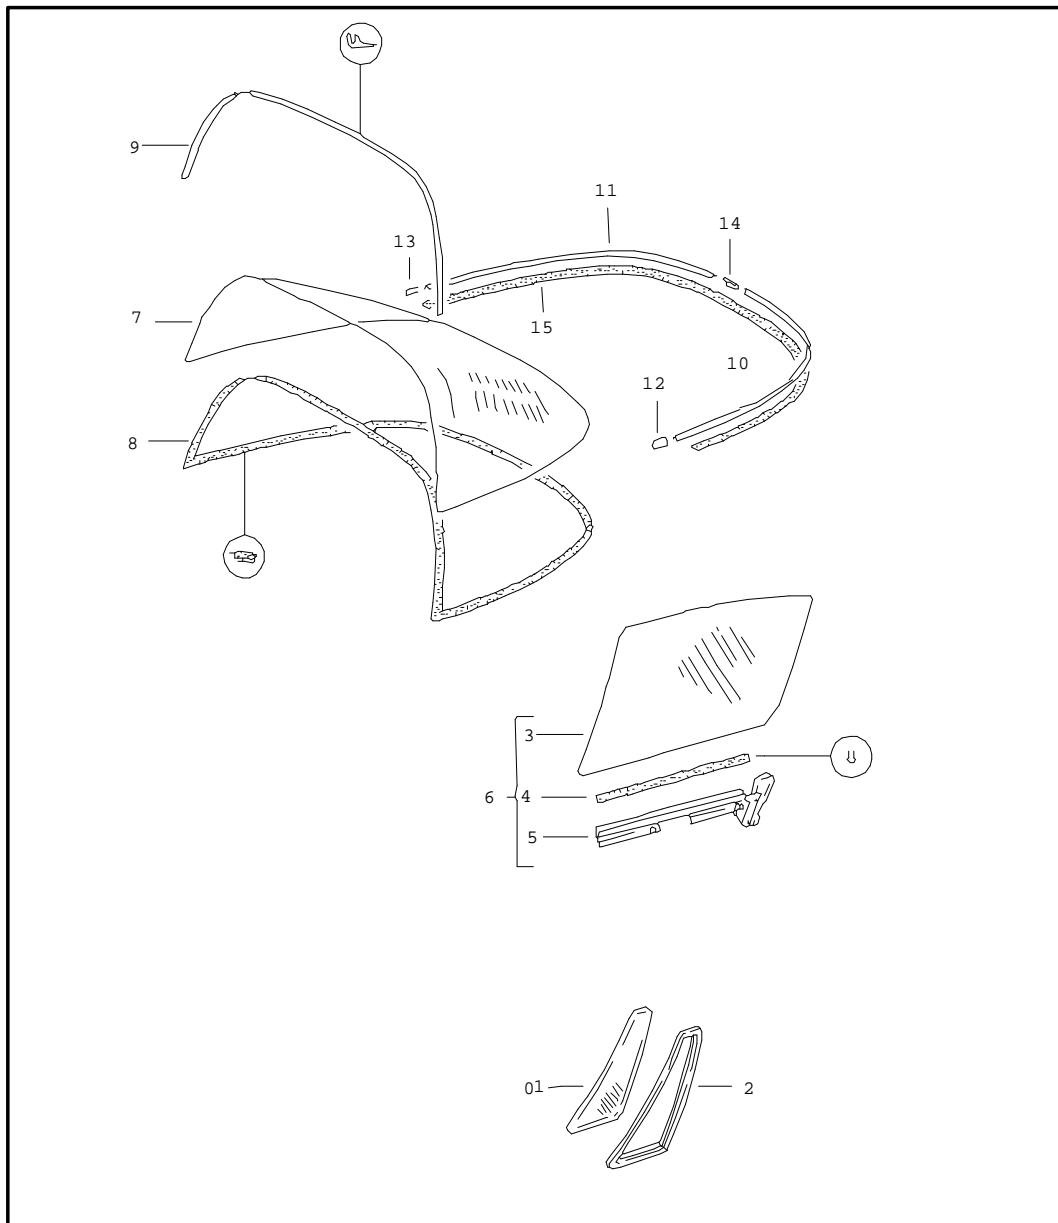

Model	Year	MG	SG	Illustration	Restrictions	Update	11:05	31.08.2004	PORSCHE	PET	PORSCHE
911	83	8	05	805-10		179					

Pos	Part Number	Name	Remarks	Qty	Model
		windows	0		+TARGA/CABRI
		windscreen see group 8/05/00			
1	911 542 503 40	door glass clear not for (USA)(CDN)	/L	1	
(1)	911 542 503 41	side window tinted	/L	1	
(1)	911 542 504 40	door glass clear not for (USA)(CDN)	/R	1	
(1)	911 542 504 41	side window tinted	/R	1	
2	911 799 542 85	sealing frame		2	
3	901 542 101 40	door glass	/L -82	1	
3	911 542 101 40	door glass clear not for (USA)(CDN)	/L 83-	1	
(3)	901 542 101 45	door glass	/L -82	1	
(3)	911 542 101 45	door glass tinted	/L 83-	1	
(3)	901 542 102 40	door glass	/R -82	1	
(3) E	911 542 102 40	door glass clear not for (USA)(CDN)	/R 83-	1	
(3)	901 542 102 45	door glass	/R -82	1	
(3)	911 542 102 45	door glass tinted	/R 83-	1	
4 A	911 542 491 40	rubber ply	-79	2	
4	911 542 491 40	rubber ply		2	
5	901 542 043 43	window lifter rail parallel arm window lift	/L -79	1