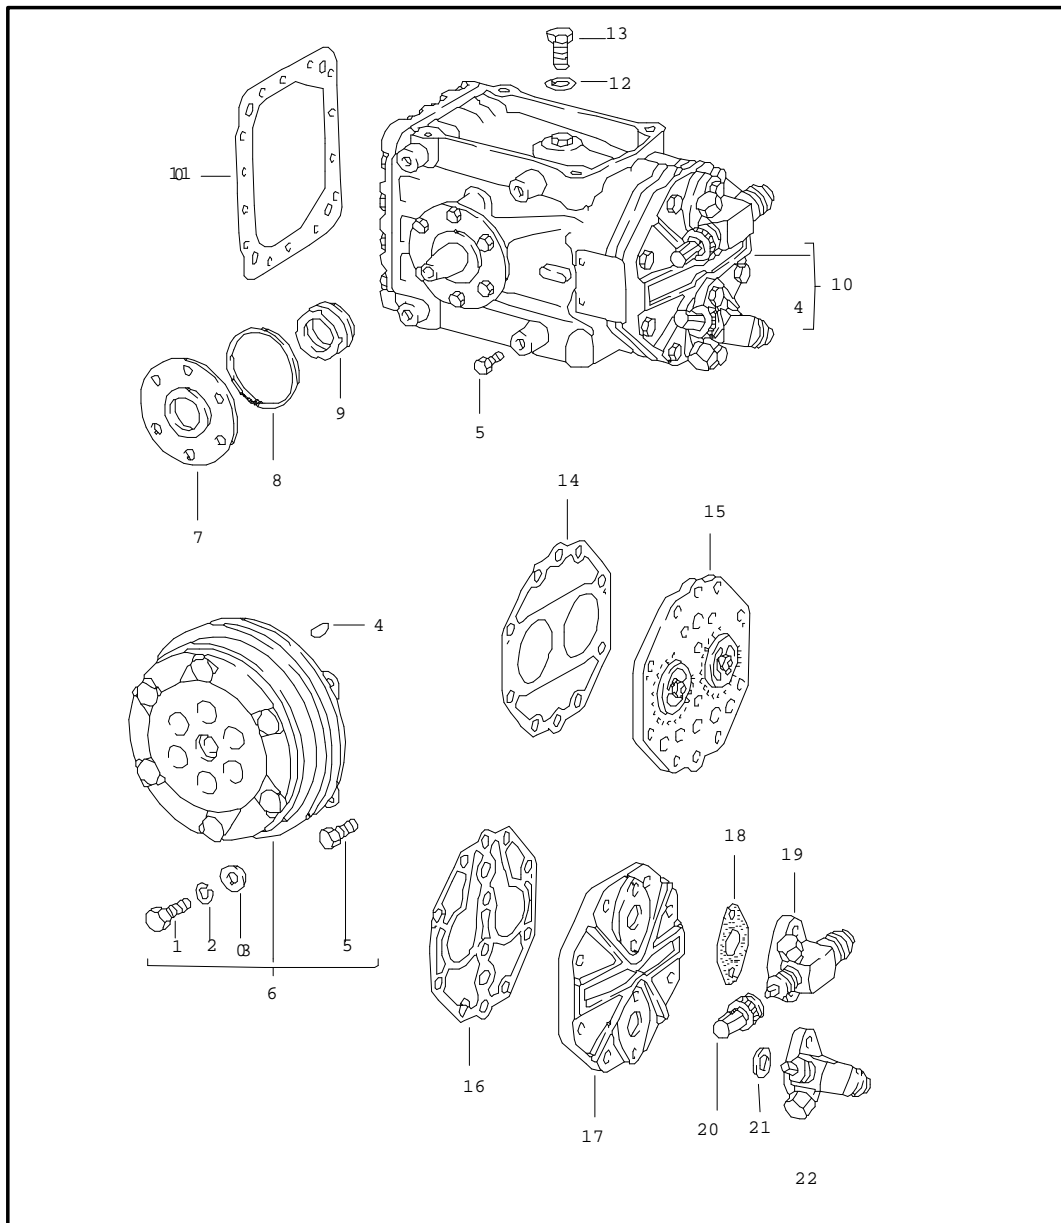

Model	Year	MG	SG	Illustration	Restrictions	Update	11:11	31.08.2004	PORSCHE	PET	PORSCHE
911	83	8	13	813-15		179					

Pos	Part Number	Name	Remarks	Qty	Model
		compressor			911 SC
1-5	911 126 924 00	set of fastening parts comprising: hexagon-head bolt 5/16" -24 UNF-1 1/2"		1	
2	-	lock ring B 8		1	
3	-	washer 8 X 22 X 4		1	
4	-	woodruff key 4 X 6,5		1	
5	-	hexagon-head bolt 1/4" -20 UNC-2 AX 1/2"		4	
6	911 126 933 01	clutch		1	
7-9	E 911 126 931 00	parts kit comprising:		1	
7	-	flange		1	
8	-	gasket		1	
9	-	gasket		1	
10	E 911 126 901 00	compressor		1	
11	911 126 911 00	gasket		1	
12	911 126 913 00	o-ring		2	
13	911 126 912 00	hexagon-head bolt 3/8" X 15		1	
14-16	E 911 126 917 00	parts kit comprising:		1	
14	-	gasket		1	
15	-	valve plate		1	
16	-	gasket		1	
-	911 126 918 00	parts kit comprising: gasket		1	
16	-	gasket		1	