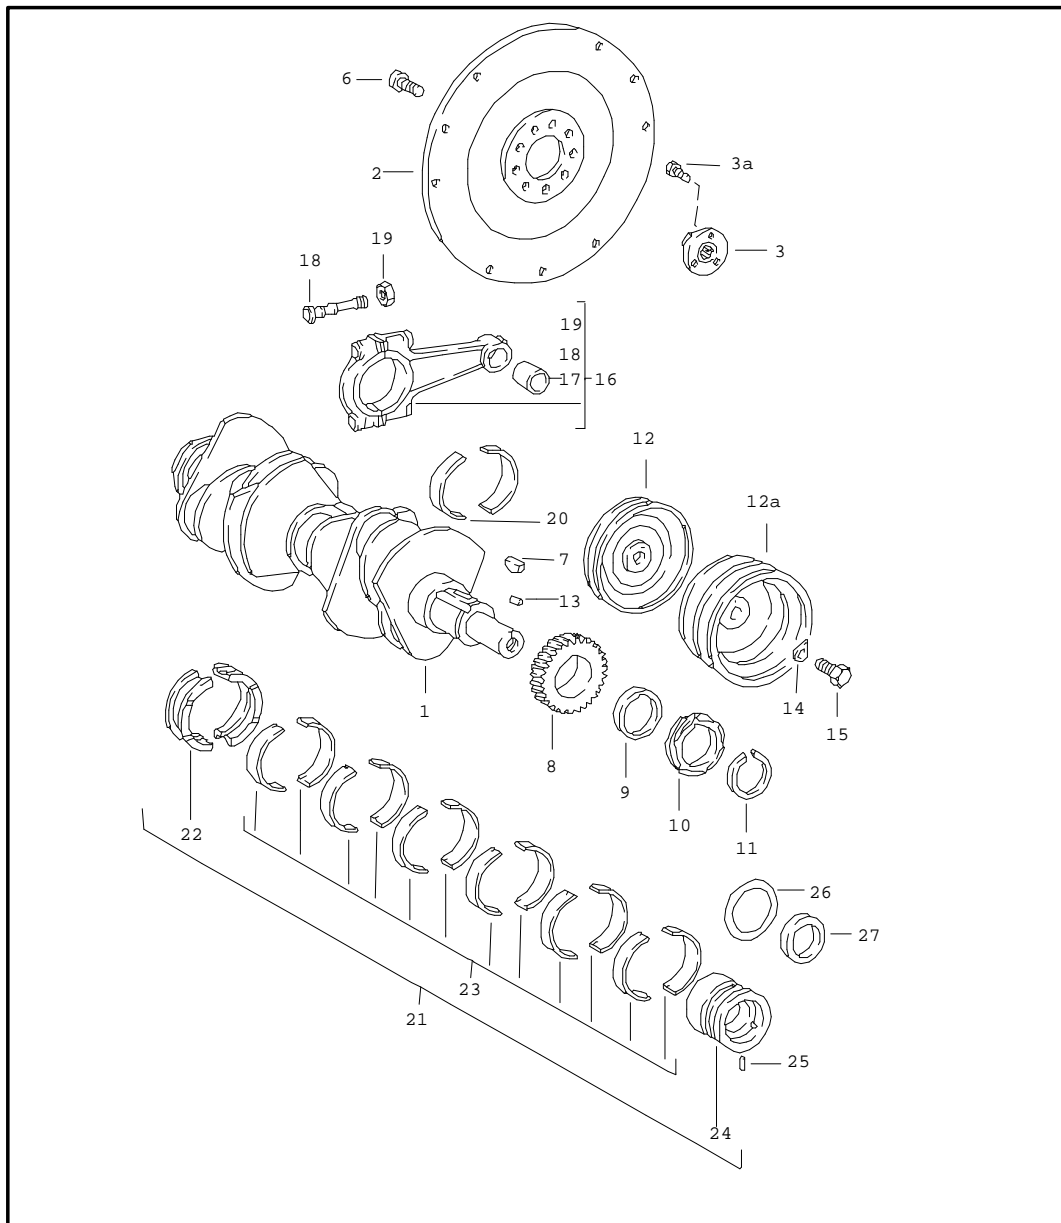

Model	Year	MG	SG	Illustration	Restrictions	Update	10:50	31.08.2004	PORSCHE	PET	PORSCHE
911	83	1	02	102-00		179					

Pos	Part Number	Name	Remarks	Qty	Model
		crankshaft			
1	> 930 102 015 01	crankshaft	-79	1	SC
		M 639 4605 >>			SC
		M 629 2280 >>			SC
		M 619 0293 >>			SC
		M 659 1575 >>			SC
		M 679 0895 >>			TURBO
		M 689 1231 >>			TURBO
		M 689 0504 >>			TURBO
1	> 930 102 015 05	crankshaft	80-	1	SC
		M 639 4606 >>			SC
		M 629 2281 >>			SC
		M 619 0294 >>			SC
		M 659 1576 >>			SC
		M 679 0896 >>			TURBO
		M 689 1232 >>			TURBO
		M 689 0505 >>			TURBO
1	> 930 102 014 00	crankshaft	-79	1	TURBO
		M 639 4605 >>			SC
		M 629 2280 >>			SC
		M 619 0293 >>			SC
		M 659 1575 >>			SC
		M 679 0895 >>			TURBO
		M 689 1231 >>			TURBO
		M 689 0504 >>			TURBO
1	A 930 102 014 10	crankshaft	80-	1	TURBO
		M 639 4606 >>			SC
		M 629 2281 >>			SC
		M 619 0294 >>			SC
		M 659 1576 >>			SC
		M 679 0896 >>			TURBO
		M 689 1232 >>			TURBO
		M 689 0505 >>			TURBO
1	930 102 014 10	crankshaft	80-	1	TURBO
		M 639 4606 >>			SC
		M 629 2281 >>			SC
		M 619 0294 >>			SC
		M 659 1576 >>			SC
		M 679 0896 >>			TURBO
		M 689 1232 >>			TURBO
		M 689 0505 >>			TURBO