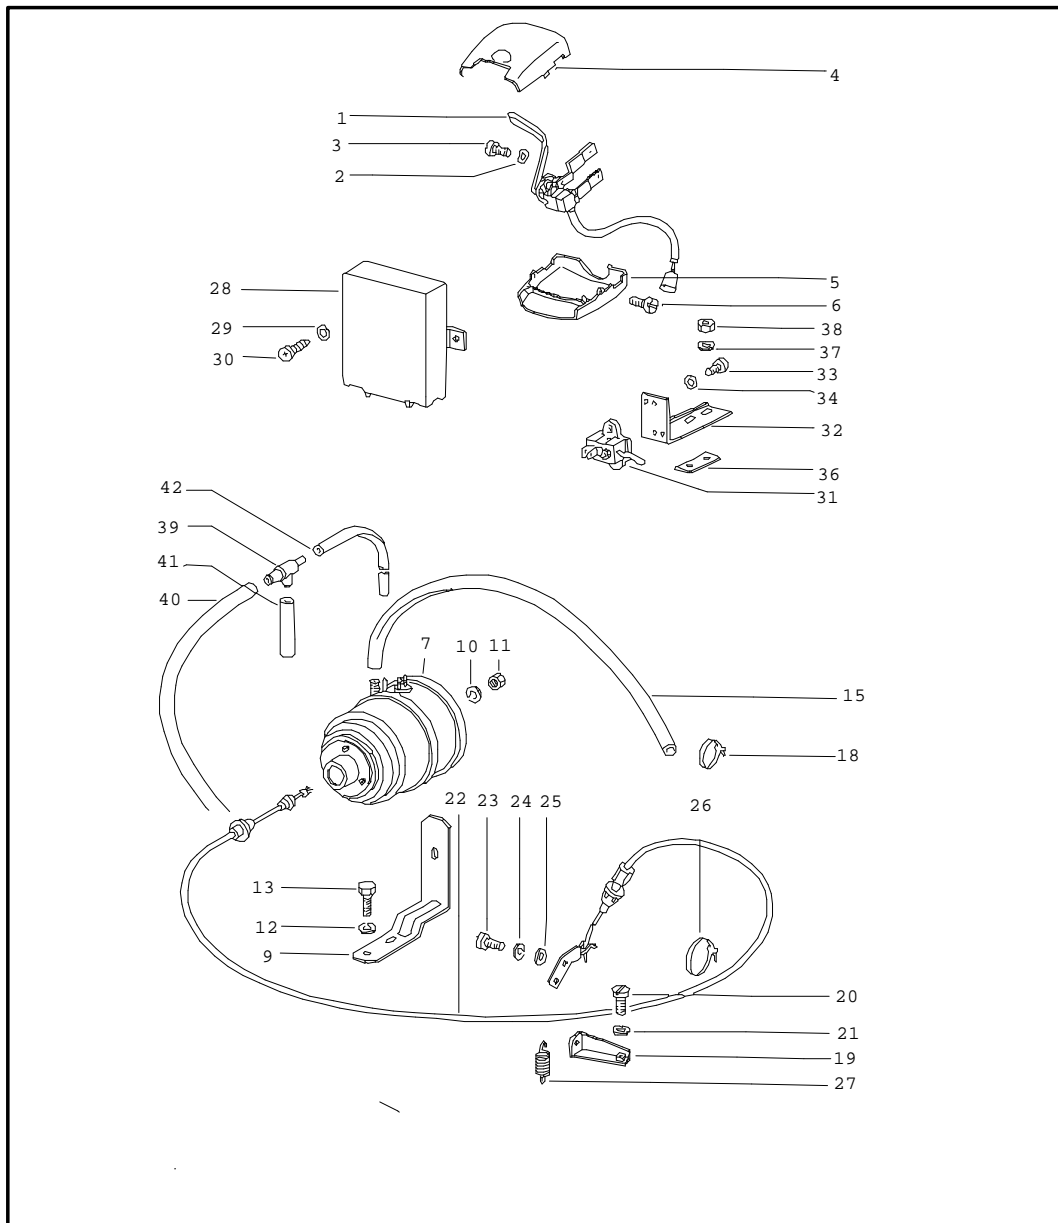

Model	Year	MG	SG	Illustration	Restrictions	Update	11:15	31.08.2004	PORSCHE	PET	PORSCHE
911	83	9	07	907-00		179					

Pos	Part Number	Name	Remarks	Qty	Model
		cruise control			
1	911 613 102 01	switch		1	
2	E 900 115 007 01	serrated lock washer 3,2		2	
3	900 014 079 02	pan-head screw M 3 X 10		2	
4	911 613 311 02	switch housing upper part		1	
5	911 613 312 02	switch housing lower part		1	
6	900 014 079 02	pan-head screw M 3 X 10		2	
7	911 617 123 02	drive link cruise control		1	
9	911 617 127 00	support		1	
10	900 027 015 02	lock ring B 8		1	
11	900 076 025 02	hexagon nut M 8		1	
12	N 012 006 4	lock ring B 6		2	
13	999 072 005 09	hexagon-head bolt M 6 X 12		2	
-	N 020 359 1	hose C 9 X 15		*	
15	-	670 MM		1	
18	999 513 010 40	tie-wrap 140 MM long		1	
19	911 110 226 00	retaining bracket		1	
20	900 071 005 02	oval-head screw M 5 X 10		1	
21	N 012 222 4	spring washer B 5		1	
22	911 617 124 01	bowden cable	-80	1