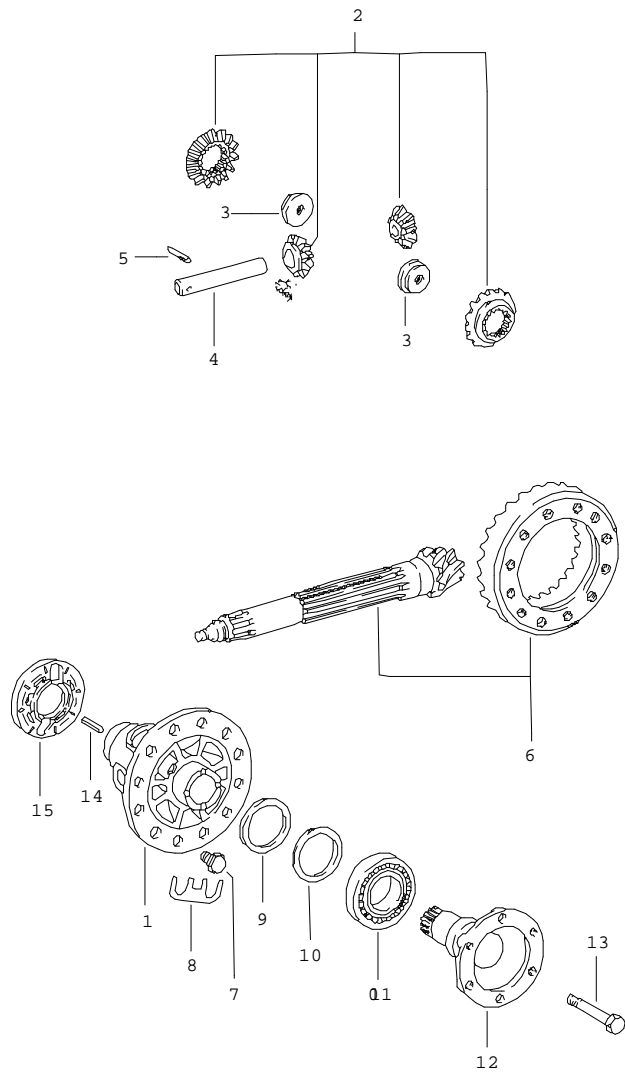

Model	Year	MG	SG	Illustration	Restrictions	Update	10:57	31.08.2004	PORSCHE	PET	PORSCHE
911	83	3	05	305-00		179					

Pos	Part Number	Name	Remarks	Qty	Model
		differential			
		the following part number			
		G >> 718 2611			
		G 718 7923 >>			
		G >> 718 9196			
		G 719 0011 >>			
		G >> 719 0152			
		use			
(1)	925 332 212 01	housing		1	SC
(2)	911 332 902 00	differential pinions 1 set		1	SC SC
(3)	911 332 206 01	threaded piece		2	SC
-	999 152 014 00	snap ring		2	SC
(4)	911 332 207 00	differential bolt		1	SC
-	911 332 208 00	armature		1	SC
(5)	900 308 005 00	roll pin		1	SC
(7)	915 332 276 00	hexagon-head bolt		12	SC
(12)	923 332 209 02	joint flange		2	SC
-	901 332 261 11	washer		2	SC
(13)	901 332 275 12	elastic bolt		2	SC
1	A 930 332 212 01	differential housing		1	
		F >>91BS1 02621			
		F >>91BS1 41422			
		F >>91BS1 21247			
		F >>91BS1 61178			
		F >>93BS0 00623			
		F >>93BS0 50055			
		F >>91BS1 29622			
		F >>91BS1 69526			
1	930 332 212 01	differential housing		1	
		F 91BS1 02622>>			
		F 91BS1 41423>>			
		F 91BS1 21248>>			
		F 91BS1 61179>>			
		F 93BS0 00624>>			
		F 93BS0 50056>>			
		F 91BS1 29623>>			
		F 91BS1 69527>>			
		housing