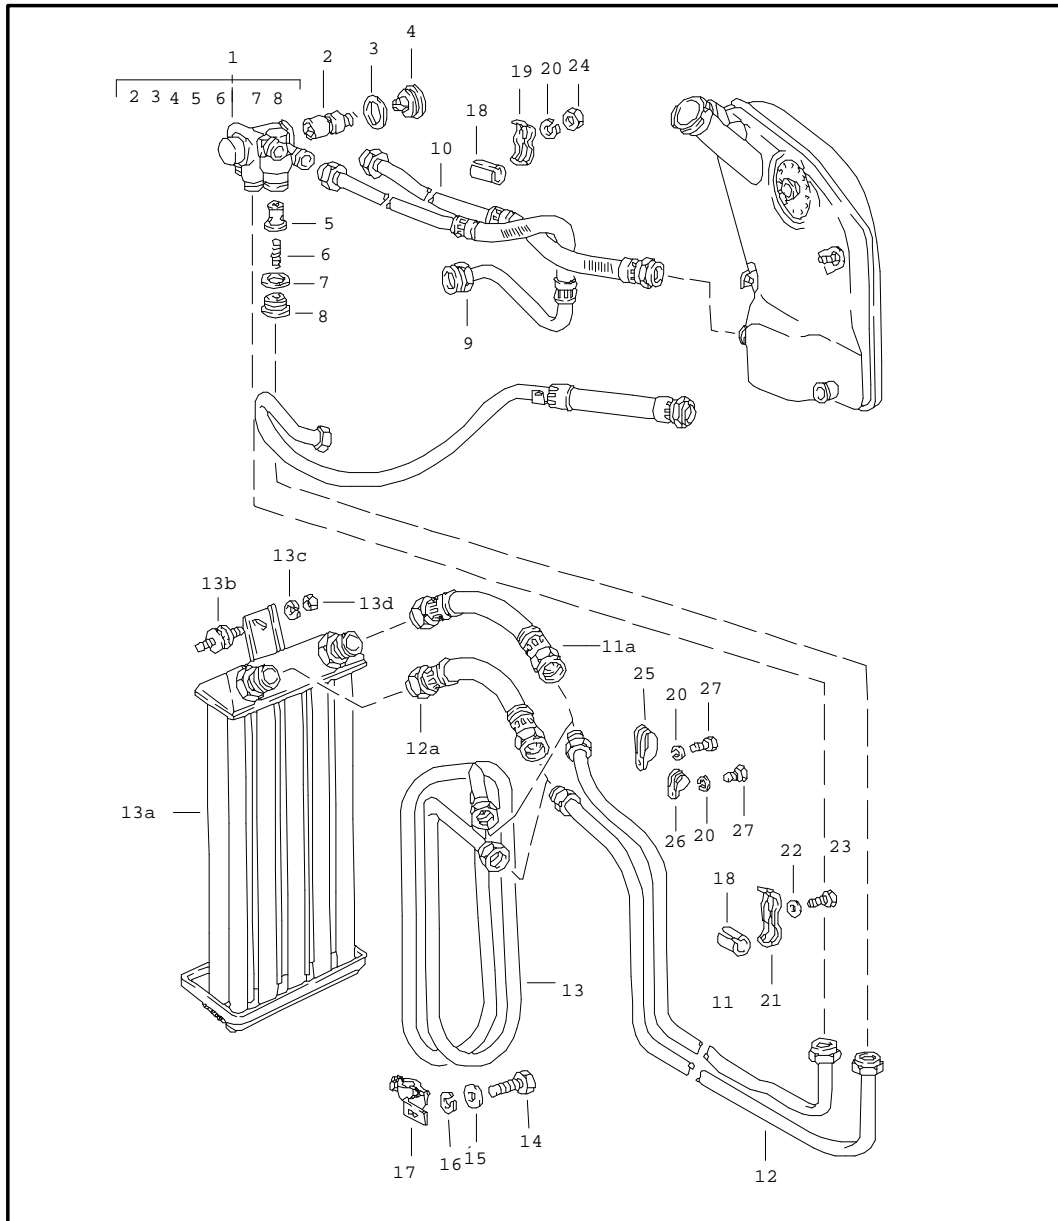

Model	Year	MG	SG	Illustration	Restrictions	Update	10:51	31.08.2004	PORSCHE	PET	PORSCHE
911	83	1	04	104-05		179					

Pos	Part Number	Name	Remarks	Qty	Model
		engine lubrication radiator coil			
1	930 107 017 00	regulator housing		1	
2	930 107 155 00	regulator insert		1	
3	900 123 136 30	sealing ring A 42 X 49		1	
4	911 107 155 00	screw plug		1	
5	930 107 076 00	piston		1	
6	900 280 008 00	compression spring		1	
7	900 123 075 30	sealing ring A 32 X 38		1	
8	916 107 276 00	screw plug		1	
9	911 107 743 10	oil pipe		1	SC
9	930 107 743 10	oil pipe		1	TURBO
10	A 911 107 730 11	oil pipe		1	
10	911 107 730 11	oil pipe		1	
11	930 207 046 01	return pipe		1	
11A	930 207 113 00	oil pipe	80-	1	
12	930 207 045 01	intake tube	-80	1	
12	930 207 045 01	intake tube	81-	1	
12A	930 207 111 00	oil pipe	80-	1	
13	911 207 050 01	radiator coil	-79	1	
13A	A 930 207 053 02	oil cooler see technical information GR.1 NR.2/84	80-	1	
13B	930 110 194 00	bonded rubber buffer	80-	3	
13C	900 025 007 02	washer 8,4	80-	6	
13D	900 910 022 02	lock nut M 8	80-	6