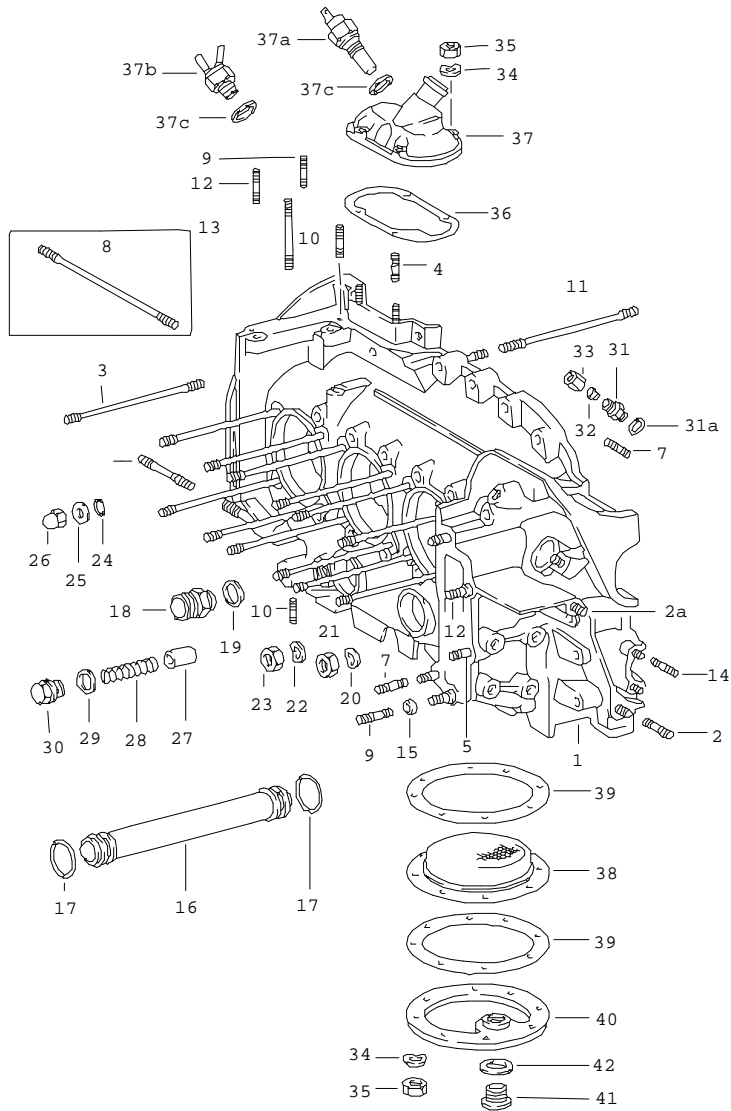

Model	Year	MG	SG	Illustration	Restrictions	Update	10:49	31.08.2004	PORSCHE	PET	PORSCHE
911	83	1	01	101-05		179					

Pos	Part Number	Name	Remarks	Qty	Model
1	930 101 915 00	crankcase left crankcase with studs M >> 63D 4069 M >> 64D 3716 M >> 63D 8154 M >> 67D 0711		1	SC
1	930 101 917 00	crankcase with studs M 63D 4070 >> M 64D 3717 >> M 63D 8155 >> M 67D 0712 >>		1	SC
1	930 101 916 00	crankcase with studs M >> 63D 4069 M >> 64D 3716 M >> 63D 8154 M >> 67D 0711		1	TURBO
1	930 101 918 00	crankcase with studs M 63D 4070 >> M 64D 3717 >> M 63D 8155 >> M 67D 0712 >>		1	TURBO
2	999 062 090 02	stud M 10 X 40 M >> 63D 4069 M >> 64D 3716 M >> 63D 8154 M >> 67D 0711		1	SC
2	999 062 207 02	stud M 10 X 45 M >> 63D 4069 M >> 64D 3716 M >> 63D 8154 M >> 67D 0711		1	TURBO
2/A	999 062 039 02	stud M 10 X 50 M >> 63D 4069 M >> 64D 3716 M >> 63D 8154 M >> 67D 0711		1	SC