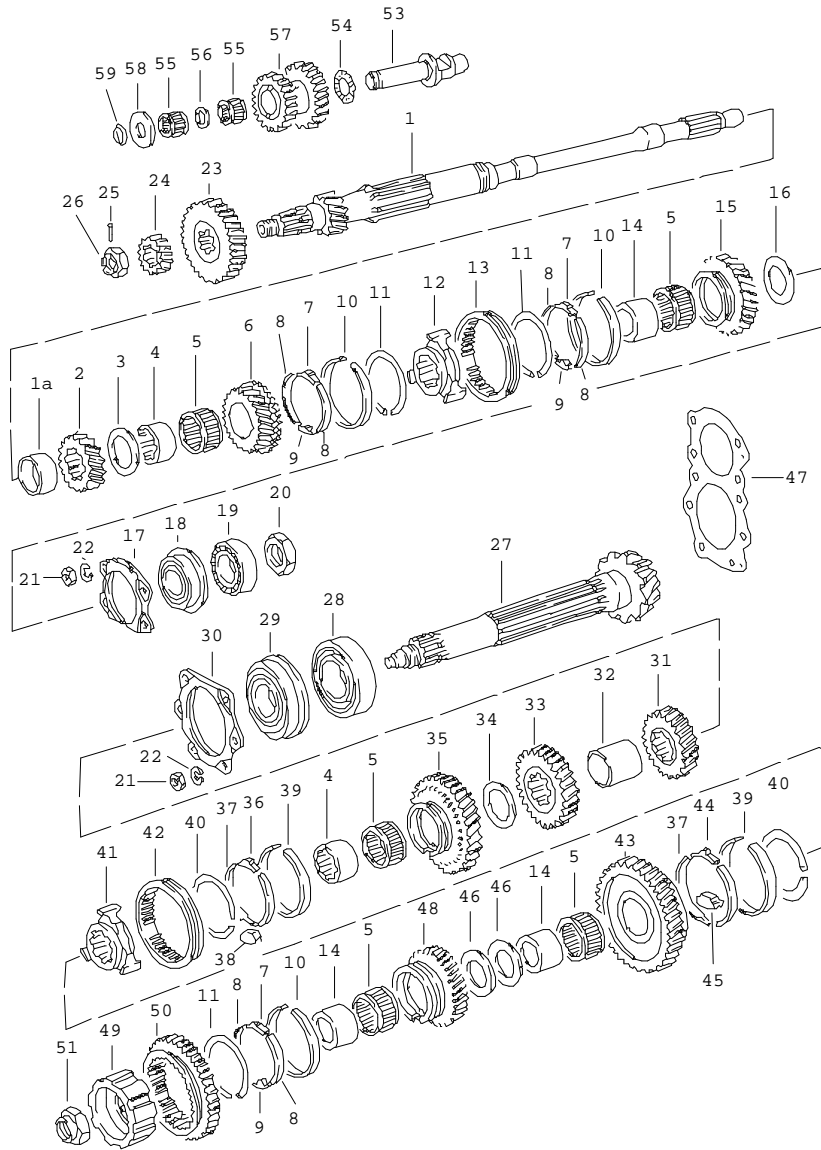

Model	Year	MG	SG	Illustration	Restrictions	Update	10:56	31.08.2004	PORSCHE	PET	PORSCHE
911	83	3	03	303-15		179					

Pos	Part Number	Name	Remarks	Qty	Model
		gears and shafts 5. speed transmission			G 915
		gear sets see group 3/03/10			
1	-	drive shaft		1	
1A	915 302 267 00	spacer sleeve		1	
2	-	fixed gear wheel 2. speed		1	
3	915 302 292 00	thrust washer		1	
4	E 915 302 262 00	bush		2	
5	999 201 470 00	needle cage		1	
6	-	loose gear wheel 3. speed		1	
7	911 302 315 00	stone 3./5. speed		3	
8	A 911 302 316 00	brake band		6	
8	911 302 316 08	brake band 3./5. speed		6	
9	911 302 317 01	stop 3./5. speed		3	
10	911 302 301 06	synchroniser ring 3./5. speed		3	
11	911 302 311 01	circlip		3	
12	911 302 402 20	guide sleeve		1	
13	911 302 411 20	shift sleeve		1	
14	915 302 261 00	bush		3