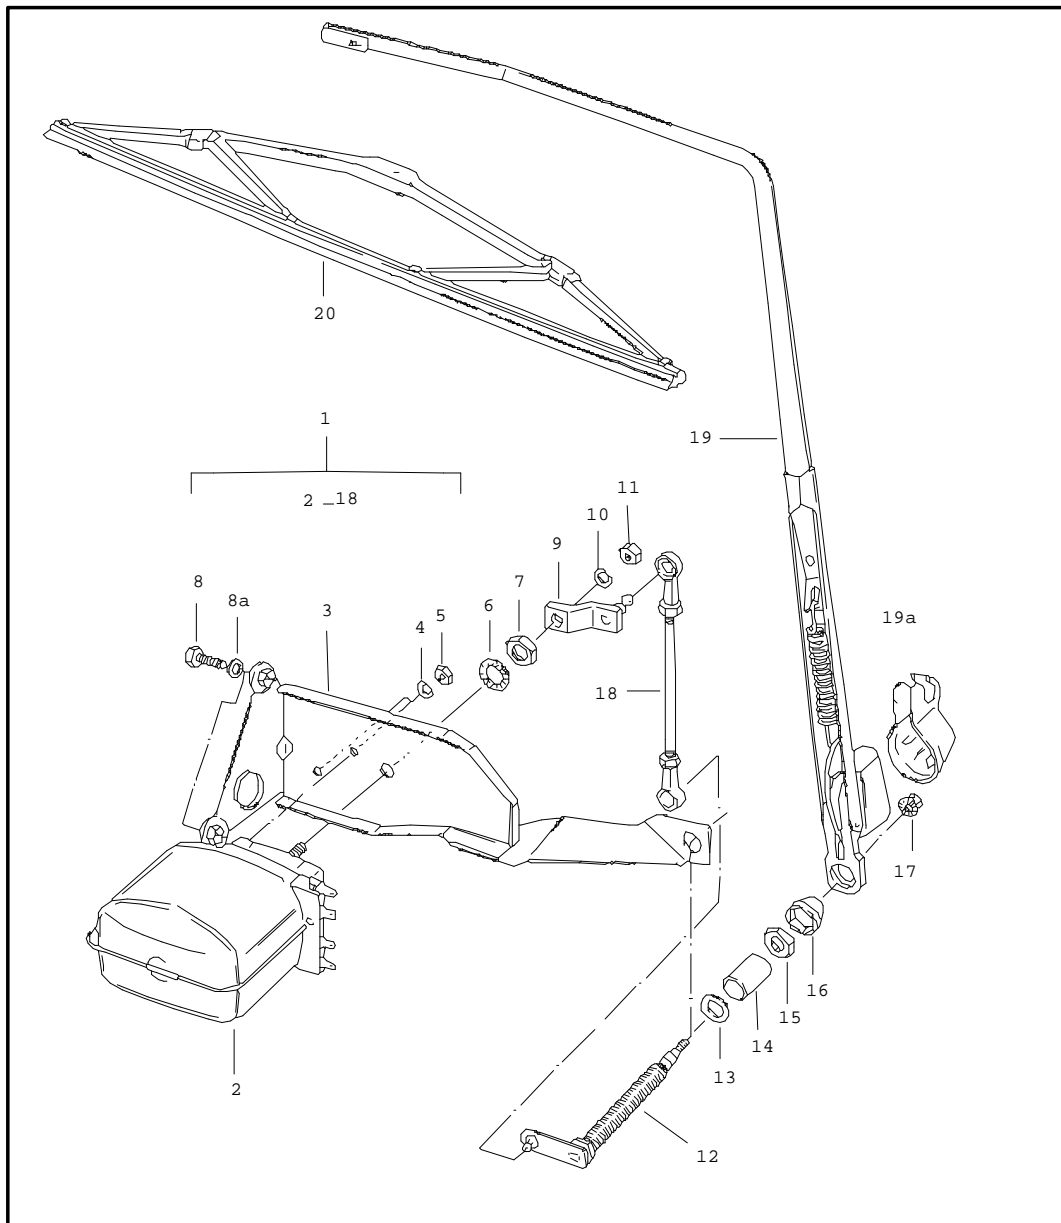

Model	Year	MG	SG	Illustration	Restrictions	Update	11:14	31.08.2004	PORSCHE	PET	PORSCHE
911	83	9	04	904-05		179					

Pos	Part Number	Name	Remarks	Qty	Model
		rear window wiper			
		for subsequent installat. 911SC /M 559 use also: condenser 911.573.057.04		1	
1	911 628 019 03	rear window wiper without wiper arm wiper blade		1	SC
(1)	911 628 019 04	rear window wiper without wiper arm wiper blade	-80	1	SC,M 473
(1)	911 628 019 05	rear window wiper without wiper arm wiper blade	81-	1	SC,M 473 TURBO
2	911 628 063 00	wiper motor		1	
3	911 628 037 01	wiper frame		1	
4	N 012 006 4	lock ring		2	
5	999 076 023 02	hexagon nut M 5		2	
6	E 911 628 338 00	washer 14,2		1	
7	999 078 014 02	hexagon nut M 14 X 1		1	
8	999 072 005 09	hexagon-head bolt M 6 X 12		2	
8A	N 012 006 4	lock ring B 6		1	
9	901 628 318 00	lever		1	
10	N 012 006 4	lock ring A 6		1	
11	999 076 024 02	hexagon nut M 6		1	
12	911 628 256 02	wiper bearing		1	SC