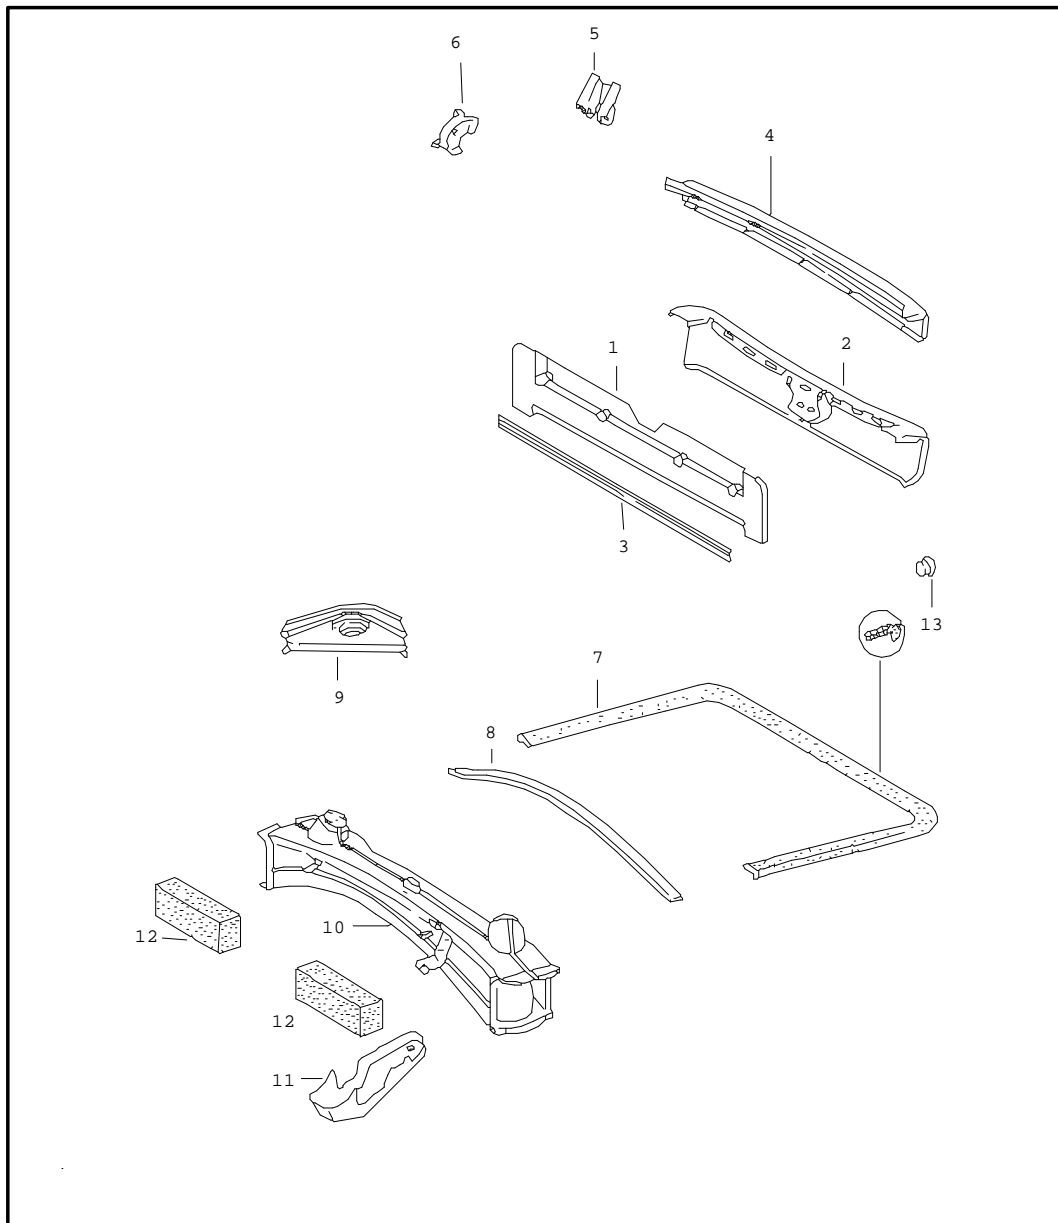

Model	Year	MG	SG	Illustration	Restrictions	Update	11:02	31.08.2004	PORSCHE	PET	PORSCHE
911	83	8	01	801-15		179					

Pos	Part Number	Name	Remarks	Qty	Model
		frame rear			
1	A 911 501 830 01	cross member		1	SC
(1)	911 507 080 00	cross member		1	SC
(1)	A 930 501 085 00	cross member		1	TURBO
(1)	930 501 080 00	cross member		1	TURBO
2	A 901 501 087 22	cross member		1	SC
(2)	911 507 080 00	cross member		1	SC
(2)	A 930 501 086 00	cross member		1	TURBO
(2)	930 501 080 00	cross member		1	TURBO
3	901 501 797 20	rail	it is necessary to rework	1	SC TURBO
(3)	A 901 501 797 20	rail		1	TURBO
4	911 503 151 00	end plate		1	
5	A 911 501 729 00	bracket	-82	2	
5	911 501 729 01	pneumatic spring mount		2	
6	911 501 041 00	bearing		1	COUPE/TARGA
6	911 501 041 60	bearing		1	CABRIO
7	911 504 111 02	engine compartment seal		1	SC
(7)	930 504 170 01	engine compartment seal		1	TURBO
8	911 504 113 02	engine compartment seal		1	SC
(8)	911 504 115 02	engine compartment seal	-80	1	TURBO
(8)	911 504 115 02	engine compartment seal	81-	1	TURBO
9	901 501 083 21	engine mounting		2	
10	A 911 501 075 06	cross member		1	
10	911 501 075 07	cross member		1	
11	911 501 023 02	bracket fuel pump		1	TURBO
12	911 504 930 00	strap		2