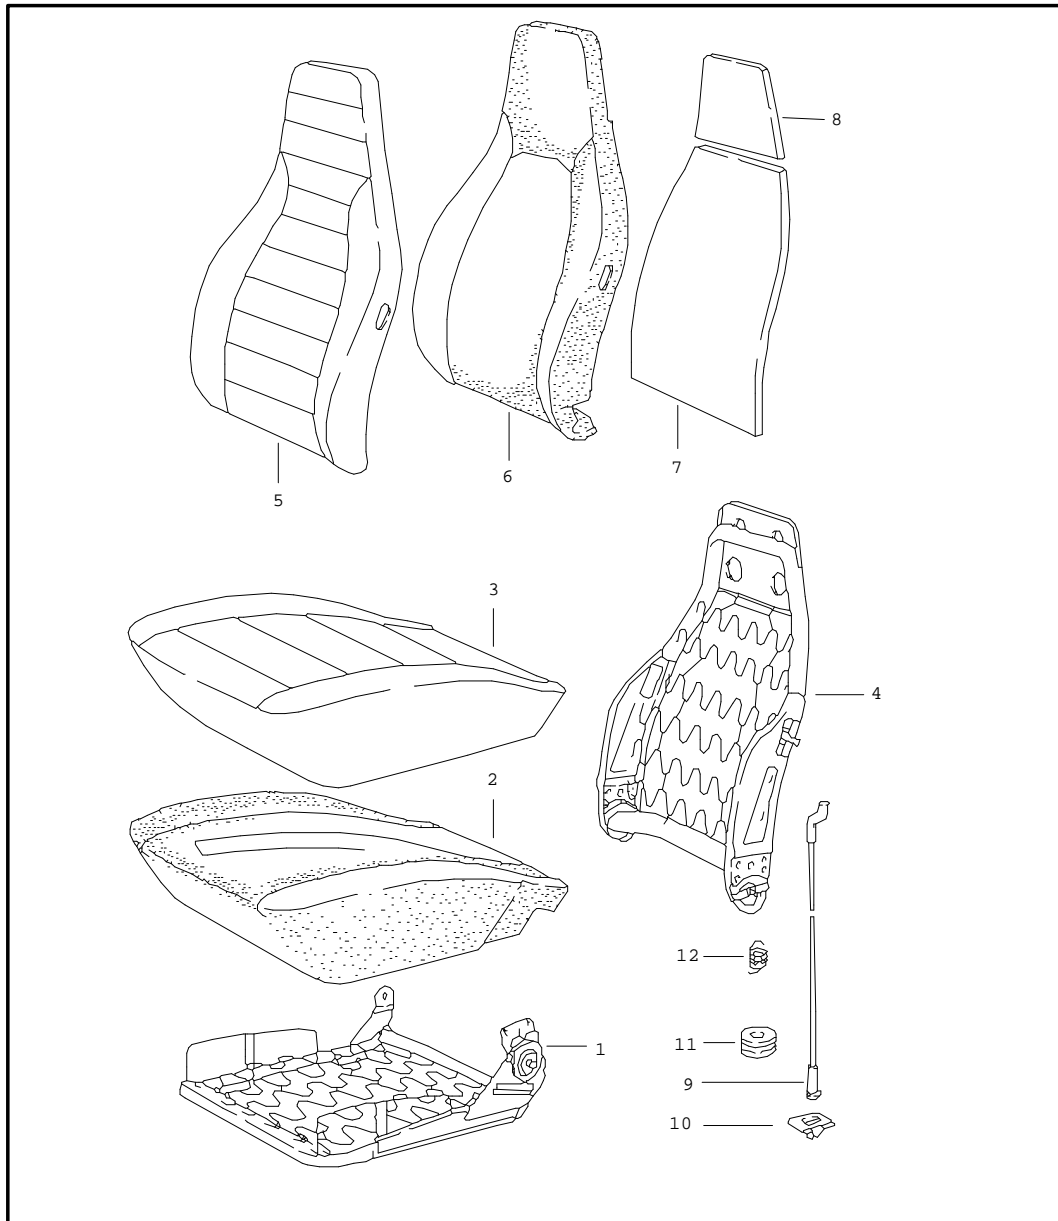

Model	Year	MG	SG	Illustration	Restrictions	Update	11:06	31.08.2004	PORSCHE	PET	PORSCHE
911	83	8	08	808-05		179					

Pos	Part Number	Name	Remarks	Qty	Model
		front seat single parts			
1	911 521 069 56	seat frame	/L	1	
(1)	911 521 070 56	seat frame	/R	1	
2	E 911 521 385 02	foam part seat cushion	/L	1	
(2)	E 911 521 386 02	foam part seat cushion	/R	1	
3	A 911 521 037 10	cover for cushion leatherette/ centre part braided texture	/L -80	1	SC
	8AT	lobster	-78		
	5AT	cork			
	7AT	black			
	4AT	brown	79-		
(3)	A 911 521 038 10	cover for cushion leatherette/ centre part braided texture	/R -80	1	SC
	8AT	lobster	-78		
	5AT	cork			
	7AT	black			
	4AT	brown	79-		
3	A 911 521 037 11	cover for cushion leatherette/ centre part pin stripe velour	/L	1	SC
	8AK	lobster/lobster	-78		
	5AK	cork/cork			
	7AK	black/black			
	8ZT	black/lobster			
	5ZT	black/cork