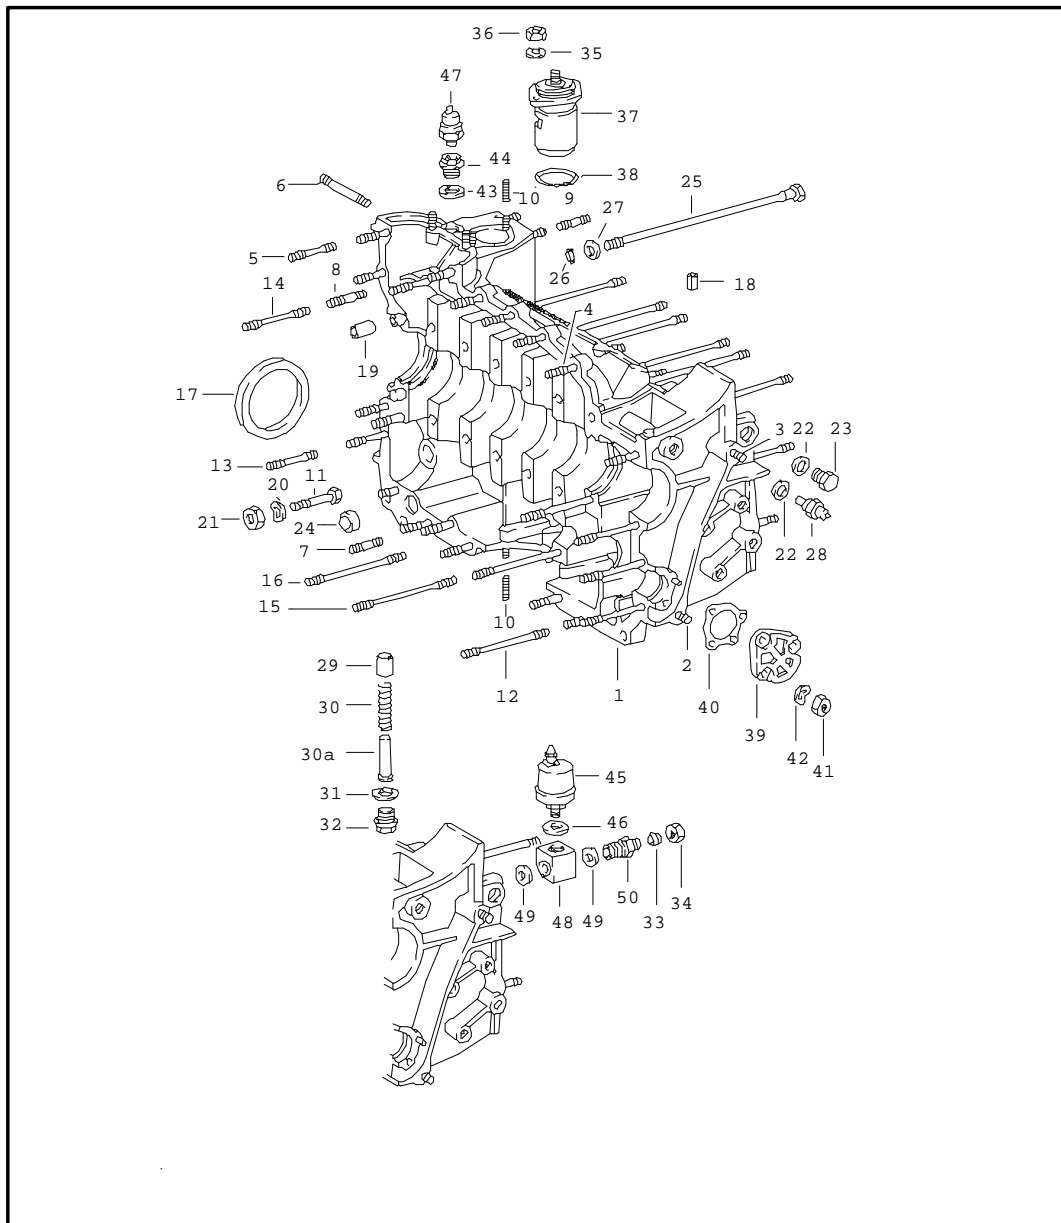

Model	Year	MG	SG	Illustration	Restrictions	Update	10:49	31.08.2004	PORSCHE	PET	PORSCHE
911	83	1	01	101-10		179					

Pos	Part Number	Name	Remarks	Qty	Model
1	930 101 915 00	crankcase right		1	SC
1	930 101 917 00	crankcase with studs		1	SC
		M	>> 63D 4069		
		M	>> 64D 3716		
		M	>> 63D 8154		
		M	>> 67D 0711		
1	930 101 916 00	crankcase with studs		1	TURBO
		M	>> 63D 4069		
		M	>> 64D 3716		
		M	>> 63D 8154		
		M	>> 67D 0711		
1	930 101 918 00	crankcase with studs		1	TURBO
		M	>> 63D 4070		
		M	>> 64D 3717		
		M	>> 63D 8155		
		M	>> 67D 0712		
2	999 062 090 02	stud M 10 X 40		1	SC
		M	>> 63D 4069		
		M	>> 64D 3716		
		M	>> 63D 8154		
		M	>> 67D 0711		
2	999 062 207 02	stud M 10 X 45		1	TURBO
		M	>> 63D 4069		
		M	>> 64D 3716		
		M	>> 63D 8154		
		M	>> 67D 0711		
3	999 061 056 02	stud M 10 X 45		1	
		M	>> 63D 4069		
		M	>> 64D 3716		
		M	>> 63D 8154		
		M	>> 67D 0711		
4	999 062 010 02	stud M 8 X 35		1