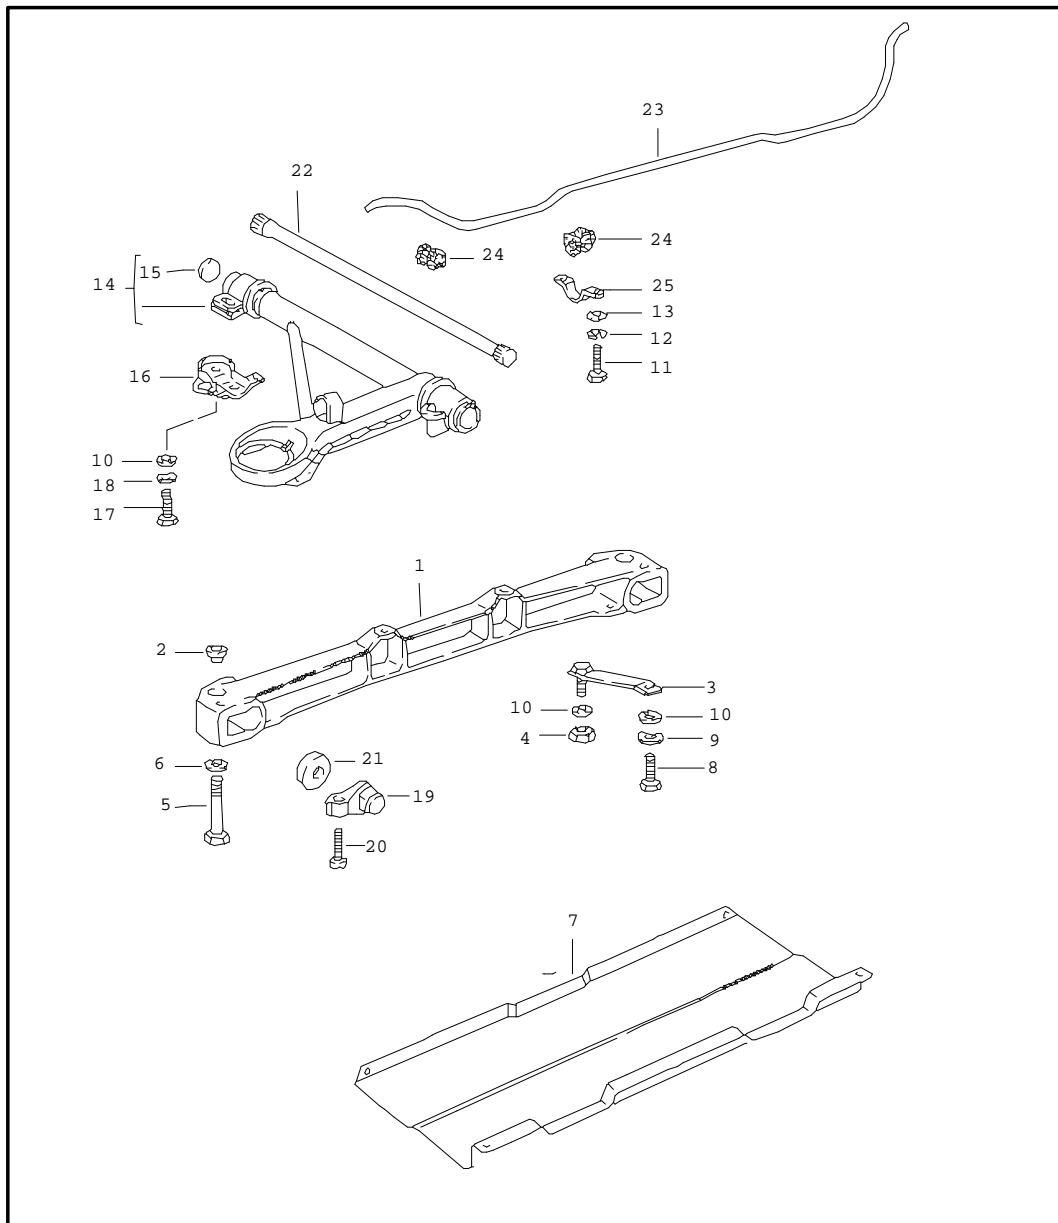

Model	Year	MG	SG	Illustration	Restrictions	Update	10:58	31.08.2004	PORSCHE	PET	PORSCHE
911	83	4	01	401-00		179					

Pos	Part Number	Name	Remarks	Qty	Model
		front axle stabiliser			
1	911 341 013 10	auxiliary support		1	
2	930 341 135 00	adapter		2	TURBO
3	930 341 031 02	strut		2	TURBO
3	911 341 031 01	strut		2	SC
4	900 910 031 09	lock nut		2	
5	A 900 082 110 02	hexagon-head bolt M 12 X 1,5 X 85		2	
5	900 082 110 02	hexagon-head bolt M 12 X 1,5 X 85		2	
6	900 028 014 02	spring washer B 12		2	
7	930 341 021 02	protective plate		1	TURBO
7	911 341 161 04	protective plate		1	SC
8	N 014 721 2	pan-head screw M 10 X 25		2	
9	A N 012 028 1	lock ring 10		2	
9	N 012 028 1	lock ring B 10		2	
10	900 025 008 09	washer 10,5		8	
11	900 075 087 02	hexagon-head bolt M 8 X 16		2	TURBO
12	A 900 027 015 02	lock ring B 8		2	TURBO
12	900 027 015 02	lock ring B 8		2	TURBO
13	900 025 007 02	washer 8,4		2	TURBO
14	911 341 901 01	control arm	/L	1	SC
14	911 341 902 01	control arm	/R	1	SC