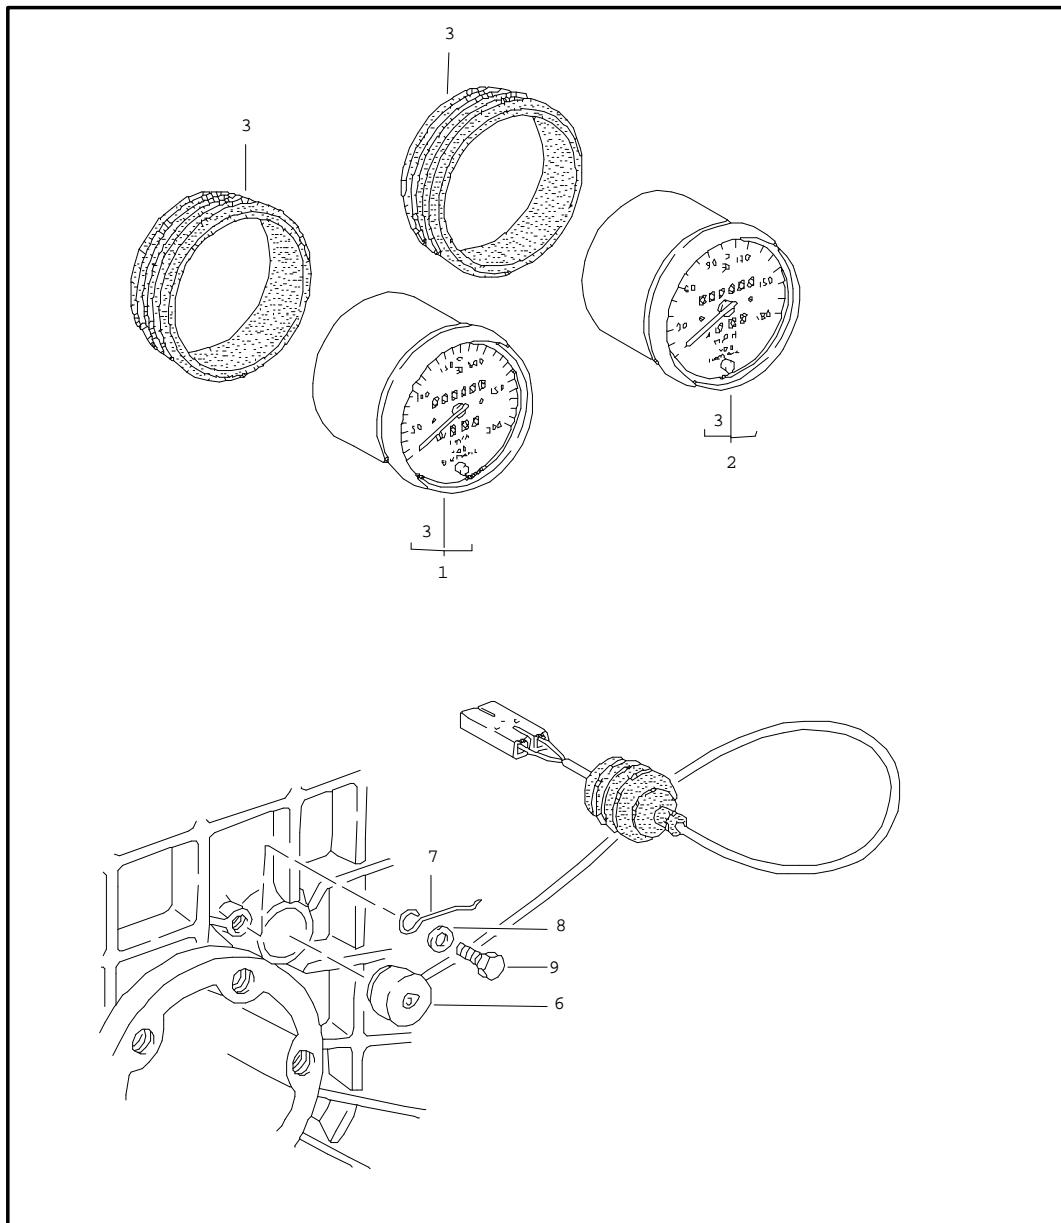

Model	Year	MG	SG	Illustration	Restrictions	Update	11:15	31.08.2004	PORSCHE	PET	PORSCHE
911	83	9	06	906-05		179					

Pos	Part Number	Name	Remarks	Qty	Model
		speedometer			
(1)	911 641 516 01	speedometer 250 KM/H		1	SC
1	930 641 507 01	speedometer 300 KM/H		1	TURBO
2	A 930 641 508 00	speedometer 150 MPH	-79	1	
(2)	930 641 508 00	speedometer 170 MPH + 270 KM/H		1	
3	911 641 902 00	rubber ring 100 $		4	
6	911 606 209 00	pulse sender		1	
7	915 660 509 00	tensioning spring		1	
8	N 011 524 7	washer 6,4		1	
9	999 072 005 09	hexagon-head bolt M 6 X 12		1	
-	911 612 406 01	cable holder		1	
-	900 093 010 02	grooved nail 3 X 8		1	
-	999 513 002 40	tie-wrap		1	TURBO
- - - E N D - - -