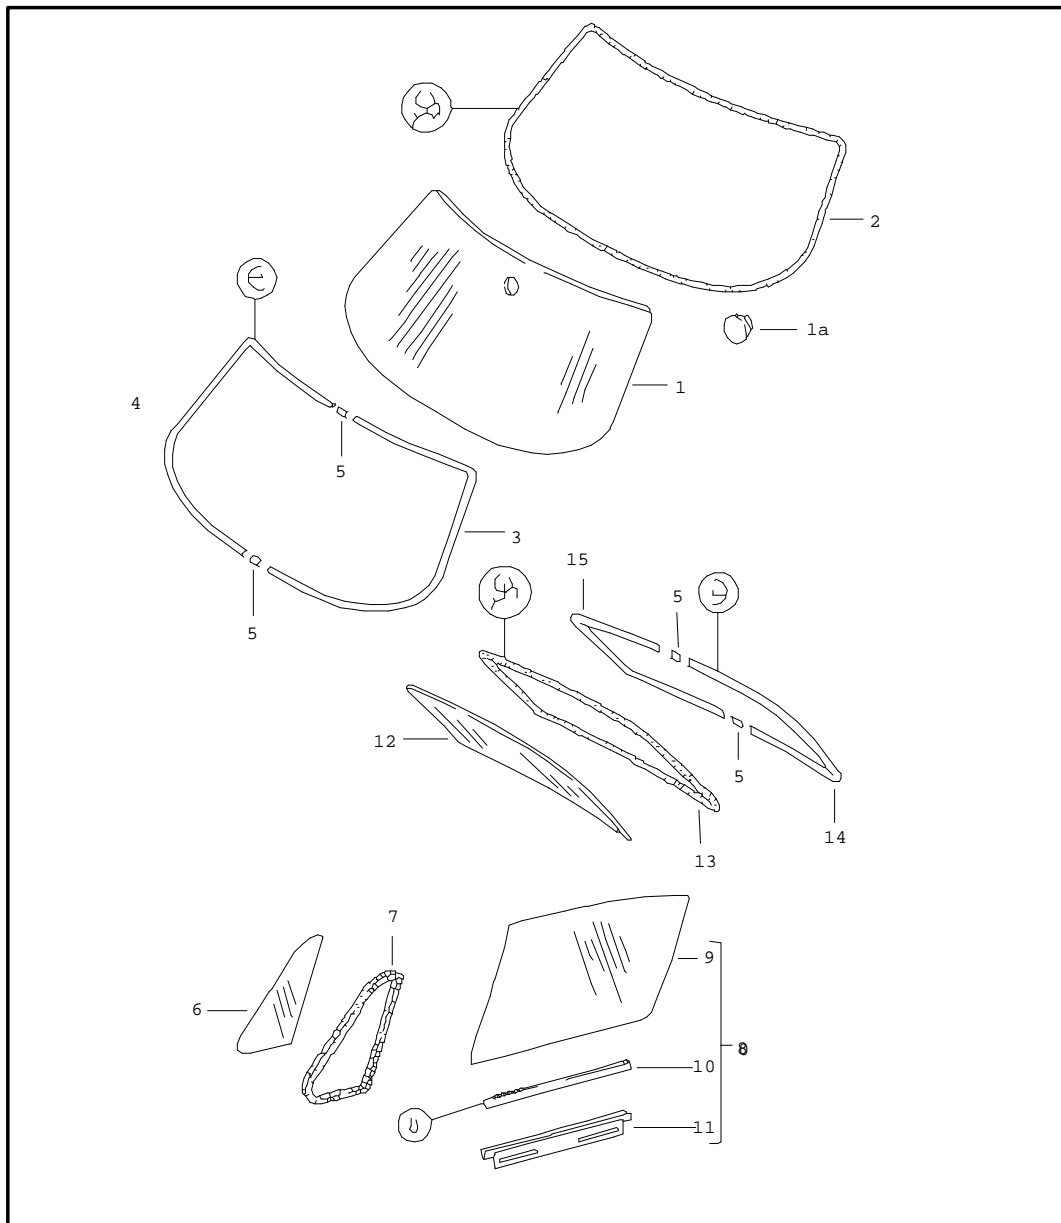

Model	Year	MG	SG	Illustration	Restrictions	Update	11:05	31.08.2004	PORSCHE	PET	PORSCHE
911	83	8	05	805-00		179					

Pos	Part Number	Name	Remarks	Qty	Model
1	911 541 011 00	windows windscreen clear not for (USA)(CDN)		1	
(1)	911 541 011 04	windscreen tinted		1	
(1) E	911 541 011 21	windscreen tinted heated		1	
(1) A	911 541 011 02	windscreen	80-81	1	
(1)	911 541 011 05	windscreen tinted upper part: dark green	80-	1	
(1) E	930 541 011 02	windscreen tinted upper part: dark green heated		1	
1A	477 845 043	adhesive plate		1	
2	911 541 225 00	windscreen sealing		1	
3	901 541 911 20	trim frame-half chrome	/L -79	1	
(3)	911 541 911 01	trim frame	/L	1	
	70K	black			
4	901 541 912 20	trim frame-half chrome	/R -79	1	
(4)	911 541 912 01	trim frame-half	/R	1	
	70K	black			
5	644 541 921 06	covering plate chrome	-79	4	
(5)	911 541 921 01	covering plate		4	
	70K	black			
6	901 542 501 27	side window clear not for (USA)(CDN)	/L	1	SC