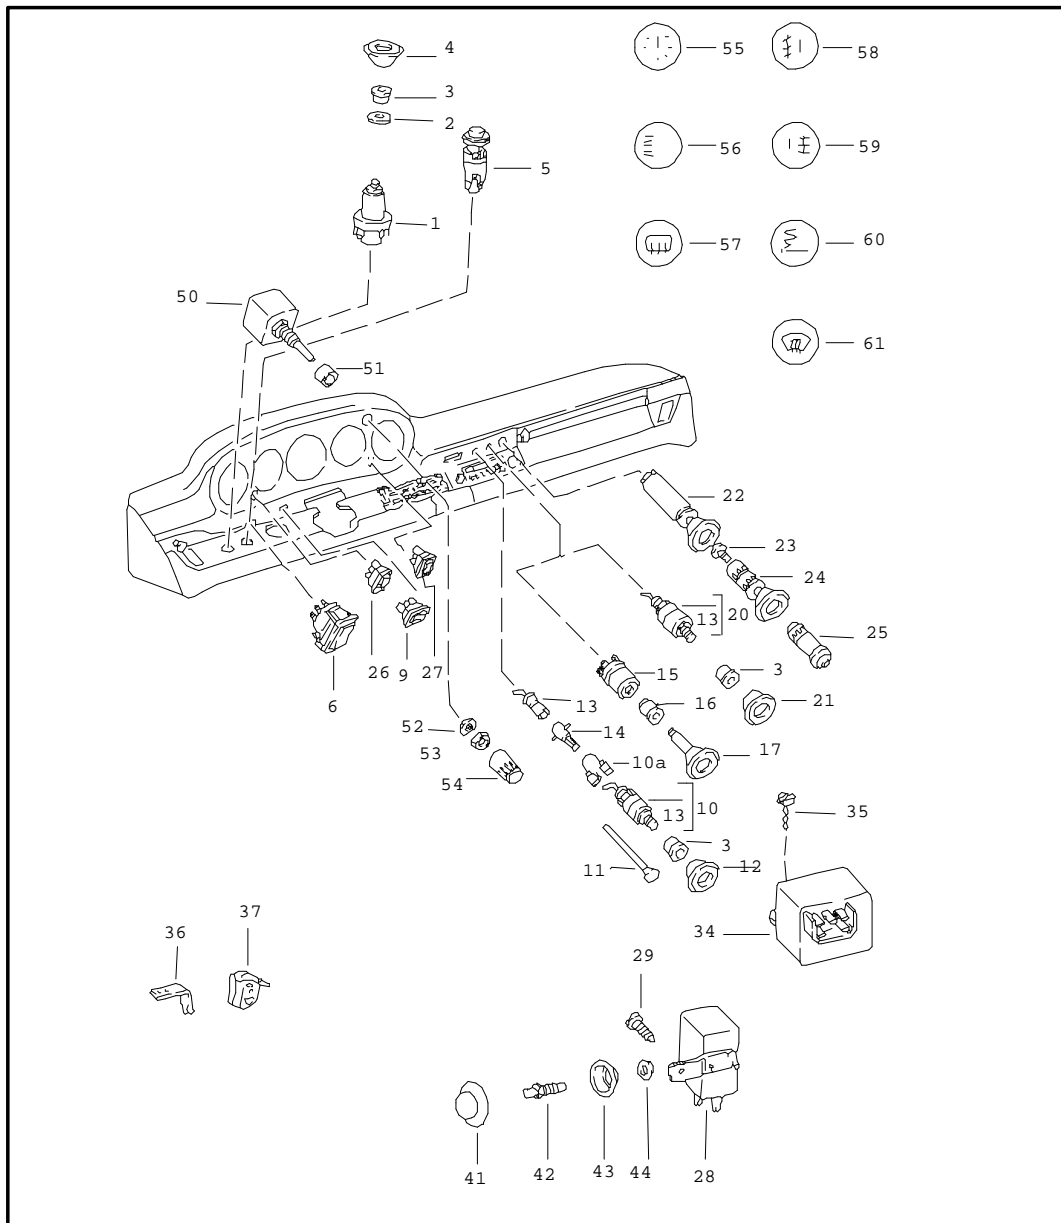

Model	Year	MG	SG	Illustration	Restrictions	Update	11:14	31.08.2004	PORSCHE	PET	PORSCHE
911	83	9	03	903-05		179					

Pos	Part Number	Name	Remarks	Qty	Model
		switch relay			
1	911 613 029 03	switch		1	
2	900 151 026 02	washer		1	
3	911 613 213 02	rose	-80	2	
(3)	911 613 213 03	rose	81-	2	
4	911 613 215 00	knob		1	
5	911 613 124 32	hazard warning light sw.		1	
-	900 631 102 90	bulb 2 W		1	
6	911 613 622 00	tip switch for sliding roof		1	
-	911 613 621 03	switch for window opener		3	
-	911 613 635 20	wiper frame for window opener		3	
9	911 613 113 00	changeover switch door mirror		1	
10	E 902 613 623 90	switch rear window heating single-stage heating	-80	1	
(10)	911 613 149 00	switch rear window heating single-stage heating	81-	1	
(10)	E 911 613 145 00	switch rear window heating two-stage heatable	-80	1	
(10)	911 613 147 00	switch rear window heating two-stage heatable	81-	1	
11	911 613 228 00	luminous stick	-80	1	
-	E 999 703 067 50	grommet		1	
12	911 613 215 03	knob	-80	1	
(12)	911 613 028 03	knob	81-	1