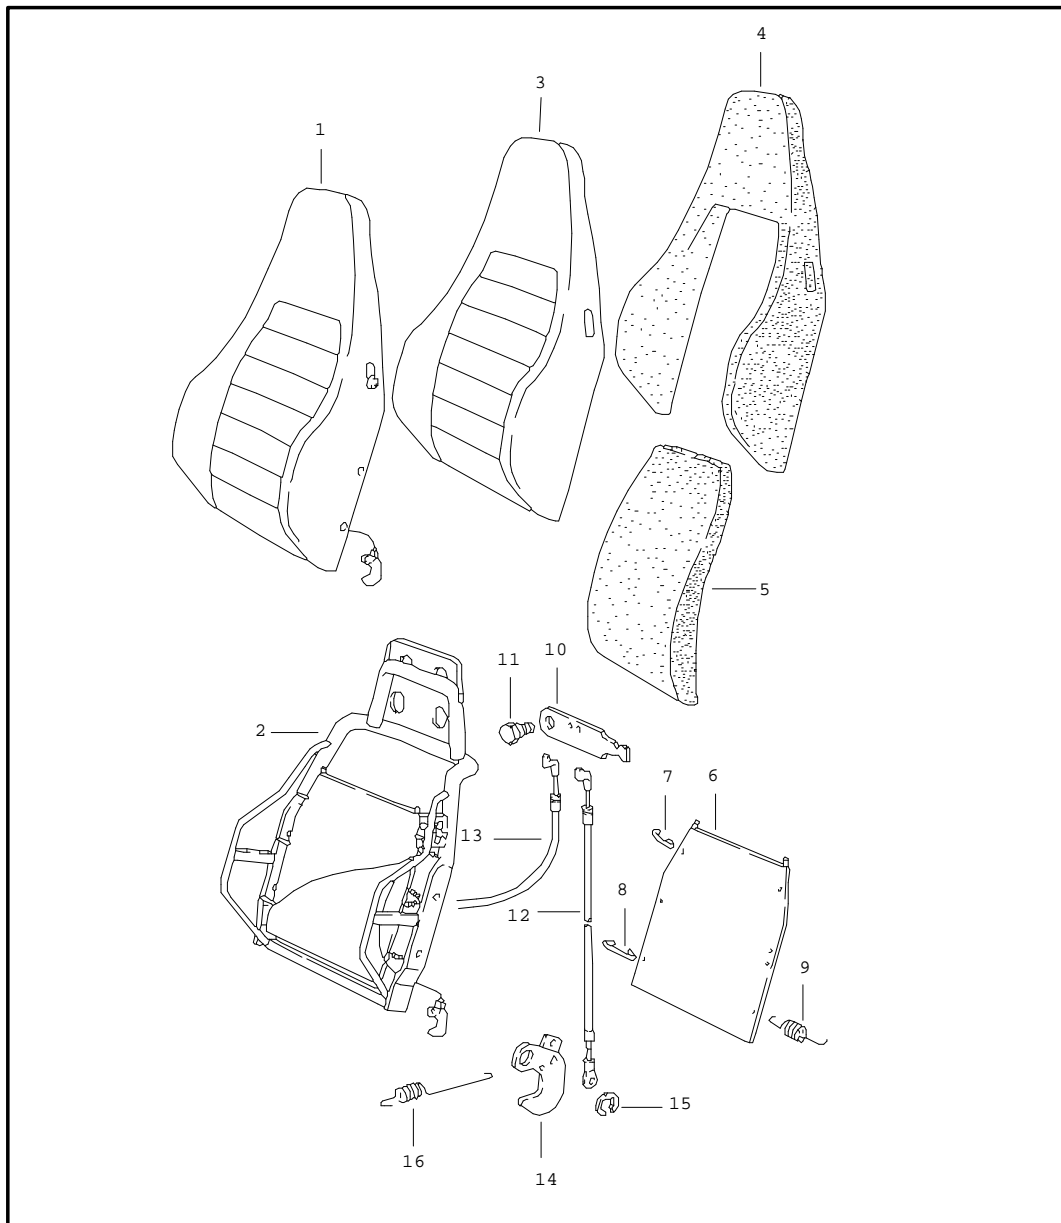

Model	Year	MG	SG	Illustration	Restrictions	Update	11:07	31.08.2004	PORSCHE	PET	PORSCHE
911	83	8	08	808-15		179					

Pos	Part Number	Name	Remarks	Qty	Model
		sports seat backrest single parts	-80		
1	A 911 521 603 00	backrest leatherette/ centre part pin stripe velour	/L	1	
	8AK	lobster/lobster	-78		
	5AK	cork/cork			
	7AK	black/black			
	8ZT	black/lobster			
	5ZT	black/cork			
	5ZQ	brown/cork	79-		
(1)	A 911 521 604 00	backrest leatherette/ centre part pin stripe velour	/R	1	
	8AK	lobster/lobster	-78		
	5AK	cork/cork			
	7AK	black/black			
	8ZT	black/lobster			
	5ZT	black/cork			
	5ZQ	brown/cork	79-		
1	A 911 521 603 00	backrest leatherette/ centre part tartan cloth	/L	1	
	8ZU	lobster/brown white/beige	-78		
	5ZU	cork/brown white/beige			
	8ZZ	black-red blue/black			
	2ZZ	black/green blue/black