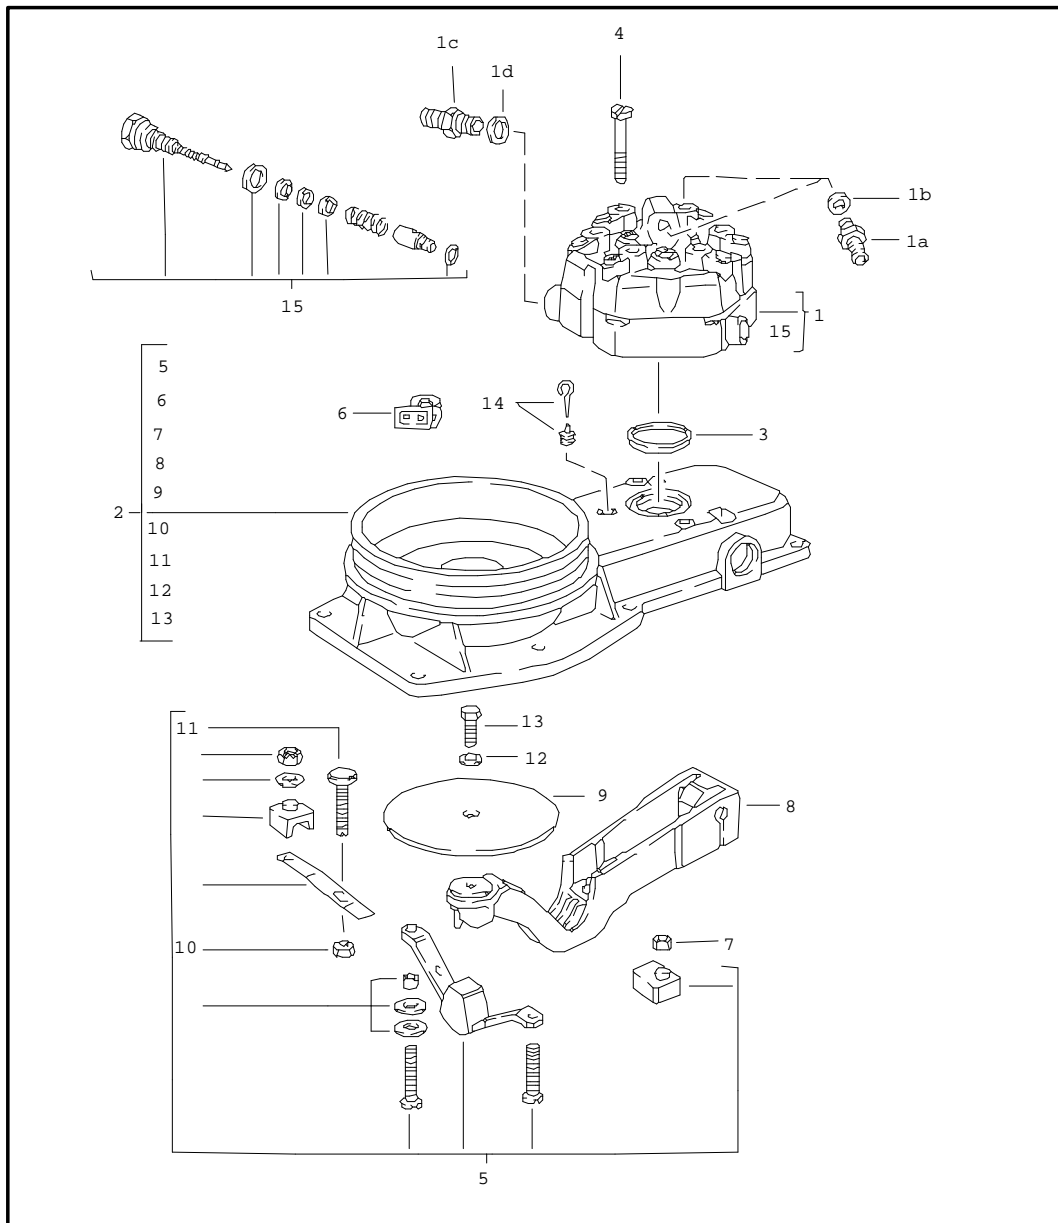

Model	Year	MG	SG	Illustration	Restrictions	Update	10:52	31.08.2004	PORSCHE	PET	PORSCHE
911	83	1	07	107-00		179					

Pos	Part Number	Name	Remarks	Qty	Model
		mixture control unit			911 SC
1	> 911 110 967 00	fuel distributor		1	M930.03/09 M930.13/19
1	> 911 110 977 00	fuel distributor		1	M930.10
1A	930 110 629 00	screw socket	81-	8	
1BA	900 123 050 30	sealing ring	81-	8	
1B	900 123 115 30	sealing ring A 8 X 11,5	81-	8	
1C	900 283 001 02	connection piece	81-	2	
1D	900 123 116 30	sealing ring A 12 X 15,5	81-	2	
2	911 110 965 00	mass air flow		1	M930.03/09 M930.13/19
2	911 110 975 00	mass air flow		1	M930.10
3	911 110 932 00	sealing ring		1	
4	911 110 933 00	pan-head screw M 5 X 50		3	
5	A 911 110 947 02	stop stop		1	
5	911 110 947 02	set stop		1	
6	911 110 929 00	safety contact		1	
7	911 110 945 00	lock nut		2	
8	911 110 939 00	control lever		1	
9	911 110 943 00	air flow sensor plate		1	
10	911 110 950 00	hexagon nut		1	
11	911 110 949 00	adjusting screw		1	
12	A N 012 226 5	spring washer		1	
12	N 012 226 5	spring washer A 6		1	
13	911 110 944 00	hexagon-head bolt		1