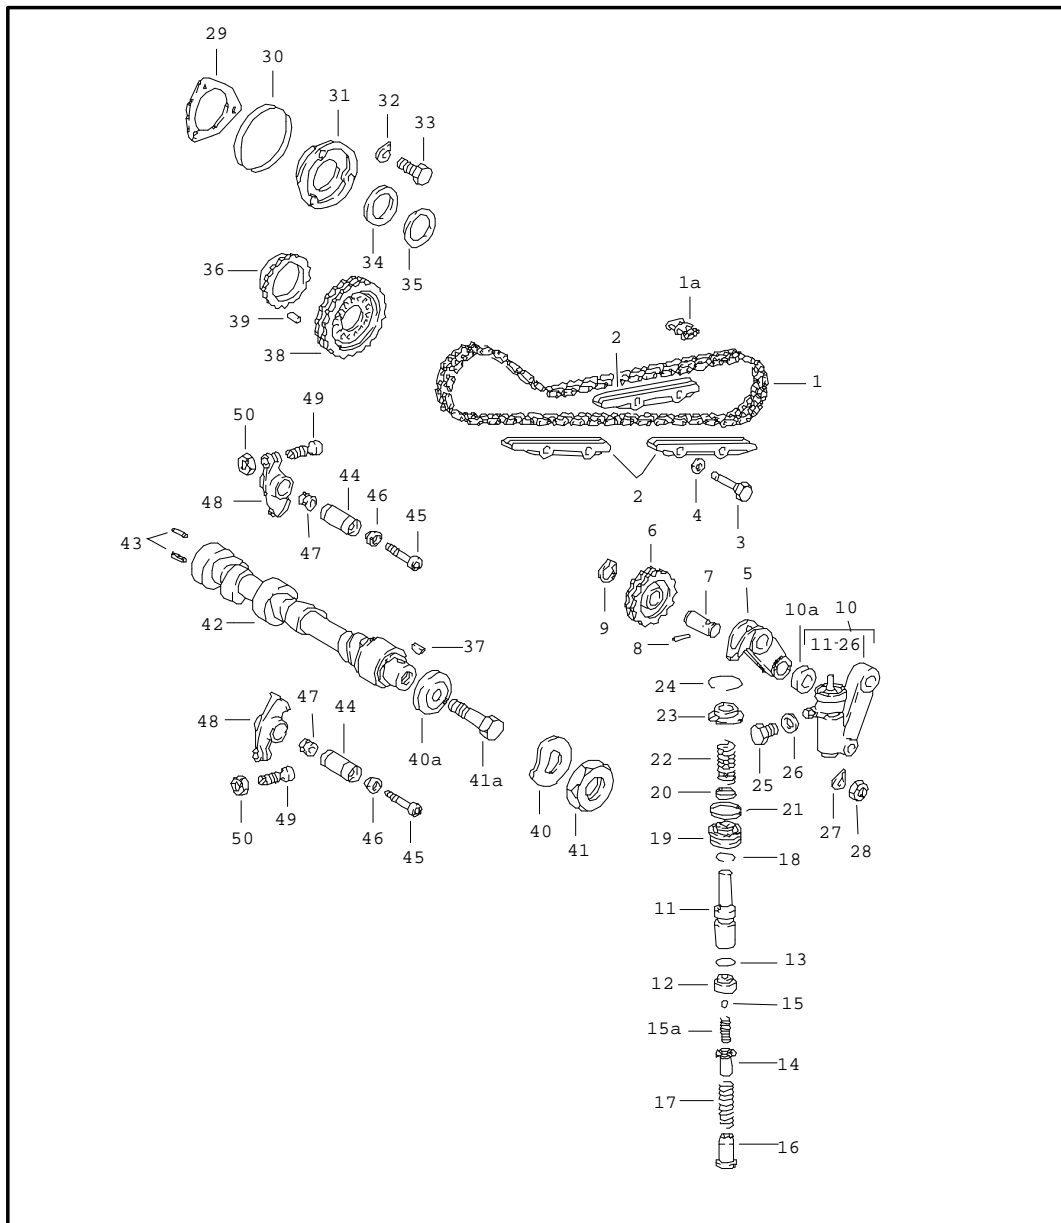

Model	Year	MG	SG	Illustration	Restrictions	Update	10:50	31.08.2004	PORSCHE	PET	PORSCHE
911	83	1	03	103-10		179					

Pos	Part Number	Name	Remarks	Qty	Model
		valve control left			
1	A 901 105 529 00	timing chain		1	
1	993 105 529 00	timing chain		1	
1	A 911 105 529 50	timing chain with connecting link		1	
1	911 105 529 50	timing chain with connecting link		1	
1A	901 105 530 00	connecting link		1	
2	911 105 222 06	guide piece		3	
3	901 105 226 03	bolt		4	
4	* 900 123 066 30	sealing ring A 10 X 16		4	
5	E 901 105 505 02	chain wheel support	-79	1	
	M	>> 640 0450			
	M	>> 630 8135			
	M	>> 630 1091			
	M	>> 630 9033			
	M	>> 670 0106			
	M	>> 689 1301			
	M	>> 689 0684			
	M	>> 670 8023			
5	930 105 509 00	chain wheel support	80-	1	
	M 640 0451	>>			
	M 630 8136	>>			
	M 630 1092	>>			
	M 630 9034	>>			
	M 670 0107	>>			
	M 689 1302	>>			
	M 689 0685	>>			
	M 670 8024	>>			
6	901 105 055 00	sprocket		1	
7	901 105 056 01	bolt		1	
8	900 197 010 00	tensioning sleeve 3 X 22		1	
9	N 012 415 1	circlip 15 X 1		1