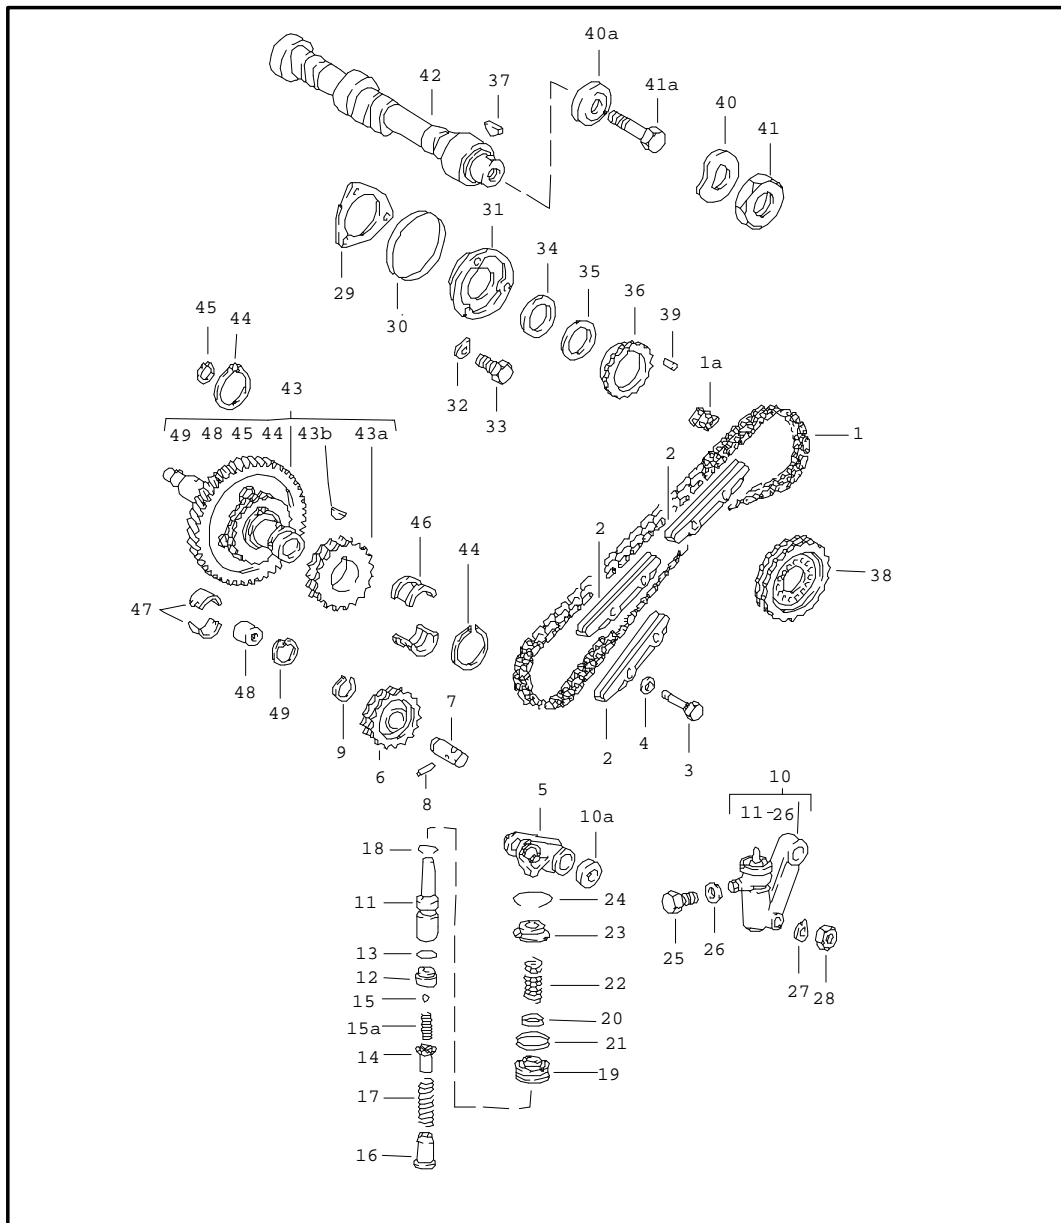

Model	Year	MG	SG	Illustration	Restrictions	Update	10:50	31.08.2004	PORSCHE	PET	PORSCHE
911	83	1	03	103-15		179					

Pos	Part Number	Name	Remarks	Qty	Model
1	A 901 105 529 00	valve control right		1	
1	993 105 529 00	timing chain		1	
1	A 911 105 529 50	timing chain with connecting link		1	
1	911 105 529 50	timing chain with connecting link		1	
1A	901 105 530 00	connecting link		1	
2	911 105 222 05	guide piece		1	
2	911 105 222 06	guide piece		2	
3	901 105 226 03	bolt		4	
4	* 900 123 066 30	sealing ring A 10 X 16		4	
5	901 105 506 02	chain wheel support	-79	1	
	M >> 640 0450				
	M >> 630 8135				
	M >> 630 1091				
	M >> 630 9033				
	M >> 670 0106				
	M >> 689 1301				
	M >> 689 0684				
	M >> 670 8023				
5	930 105 510 00	chain wheel support	80-	1	
	M 640 0451 >>				
	M 630 8136 >>				
	M 630 1092 >>				
	M 630 9034 >>				
	M 670 0107 >>				
	M 689 1302 >>				
	M 689 0685 >>				
	M 670 8024 >>				
6	901 105 055 00	sprocket		1	
7	901 105 056 01	bolt		1	
8	900 197 010 00	tensioning sleeve 3 X 22		1